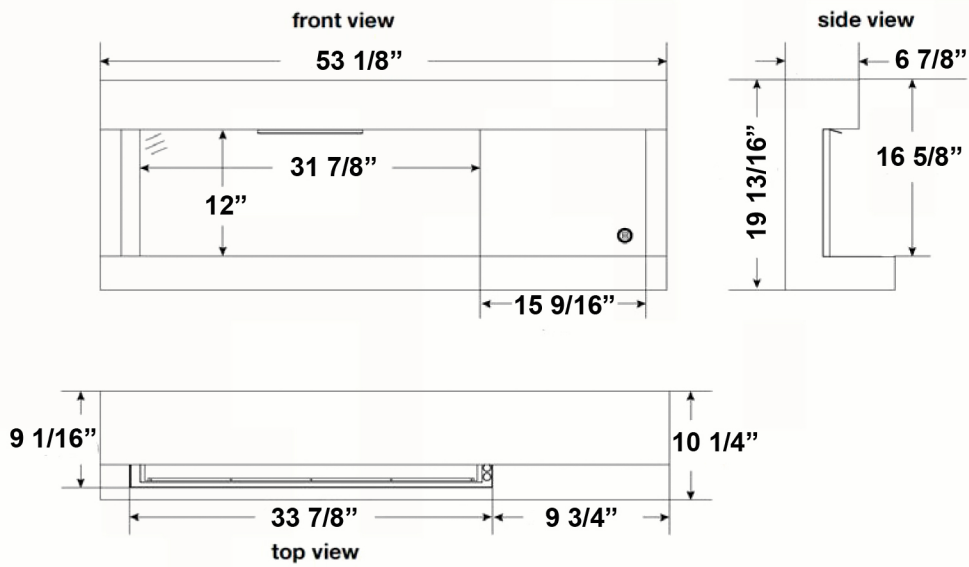

Specifications

Product Code	BTU's (Input)	Watts	Voltage	Amps	Height	Front Width	Depth	Viewing Area	
					Actual	Actual	Actual	Height	Width
NEFP32-5320BW	5,000	1,500	120V AC	15	19 13/16"	53 1/8"	10 1/4"	12"	31 7/8"

Certified under Canadian and American National Standards
Figures may vary with individual conditions such as floor plan layout, insulation value/heat loss of the house and geographical location.