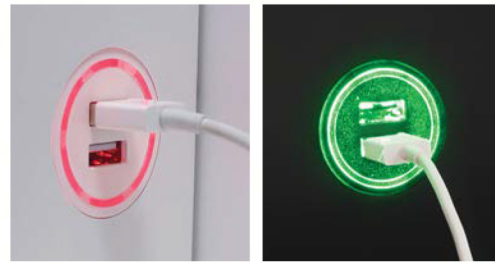

# Specifications

Product Code	BTU's (Input)	Watts	Voltage	Amps	Height	Front Width	Depth	Viewing Area	
					Actual	Actual	Actual	Height	Width
NEFP32-5320BW	5,000	1,500	120V AC	15	19 13/16"	53 1/8"	10 1/4"	12"	31 7/8"

# Features/Accessories/Options

**Birch Logset and Crystal Media (Included)**

**Dual USB Charging Ports (red = charging, green = fully charged)**

**Flame Color Options (Orange, Yellow, Blue and Multi)**

**Ember Bed Color Options (White, Blue, Green, Red, Yellow and Purple)**

**Shelf Accent Light**

**Shelf**

**Remote Control (Included)**

**Touch Control Panel**

**Shelf and Accent Light (shown on Stylus® Steinfeld)**