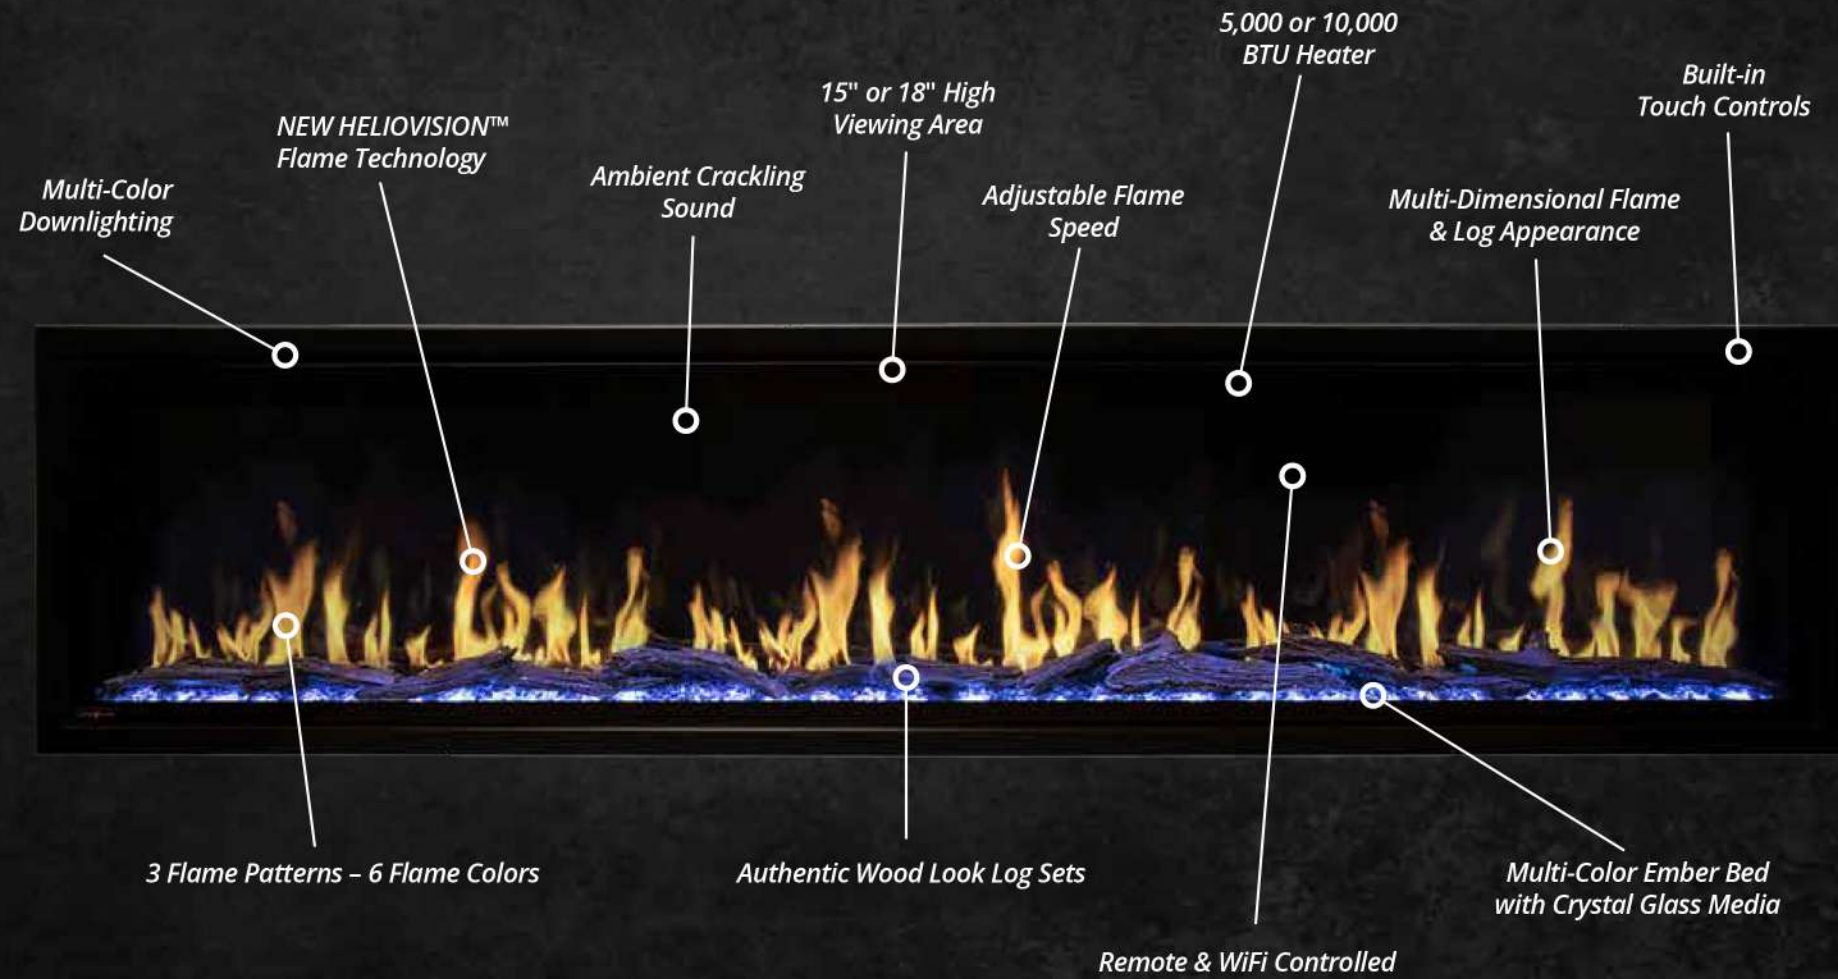

ORION ADVANCED FEATURES

Modern Flames Orion Electric Fireplaces featuring NEW HELIOVISION™ flame technology. Our Orion electric fireplaces with the most advanced features that fits all your needs.

Shown: Flame One - Hybrid

Flame Display

- ▶ Features NEW HELIOVISION™ Flame Technology
- ▶ 15" High Viewing Area
- ▶ 3 Flame Patterns – 6 Flame Colors
- ▶ Adjustable Flame Speed
- ▶ Adjustable Ambient Crackling Sound
- ▶ Multi-Color Ember Bed
- ▶ Multi-Color Downlighting
- ▶ Multi-Dimensional Flame Appearance
- ▶ 5,000 BTU Heater

Installation

- ▶ Single-Sided Built-In Linear Fireplace
- ▶ Slide-In Installation 6" Wall or Wall Mounted
- ▶ Slide-In Clean Face Design
- ▶ Available in Sizes: 52" – 60" – 76" & 100"

ORION SLIM

Single-Sided Electric Fireplace Featuring NEW HELIOVISION™ Flame Technology
Simple Slide-In Installation into 6" Wall or Wall Mounted in Any Room in the House

WHITE

MEDIA AND LOG SET

REFLECTIVE BLACK CRUSHED GLASS AND LOG SET - WESTERN DRIFTWOOD are included with each fireplace; you choose the set up.

LOG SET - WESTERN DRIFTWOOD with REFLECTIVE BLACK CRUSHED GLASS