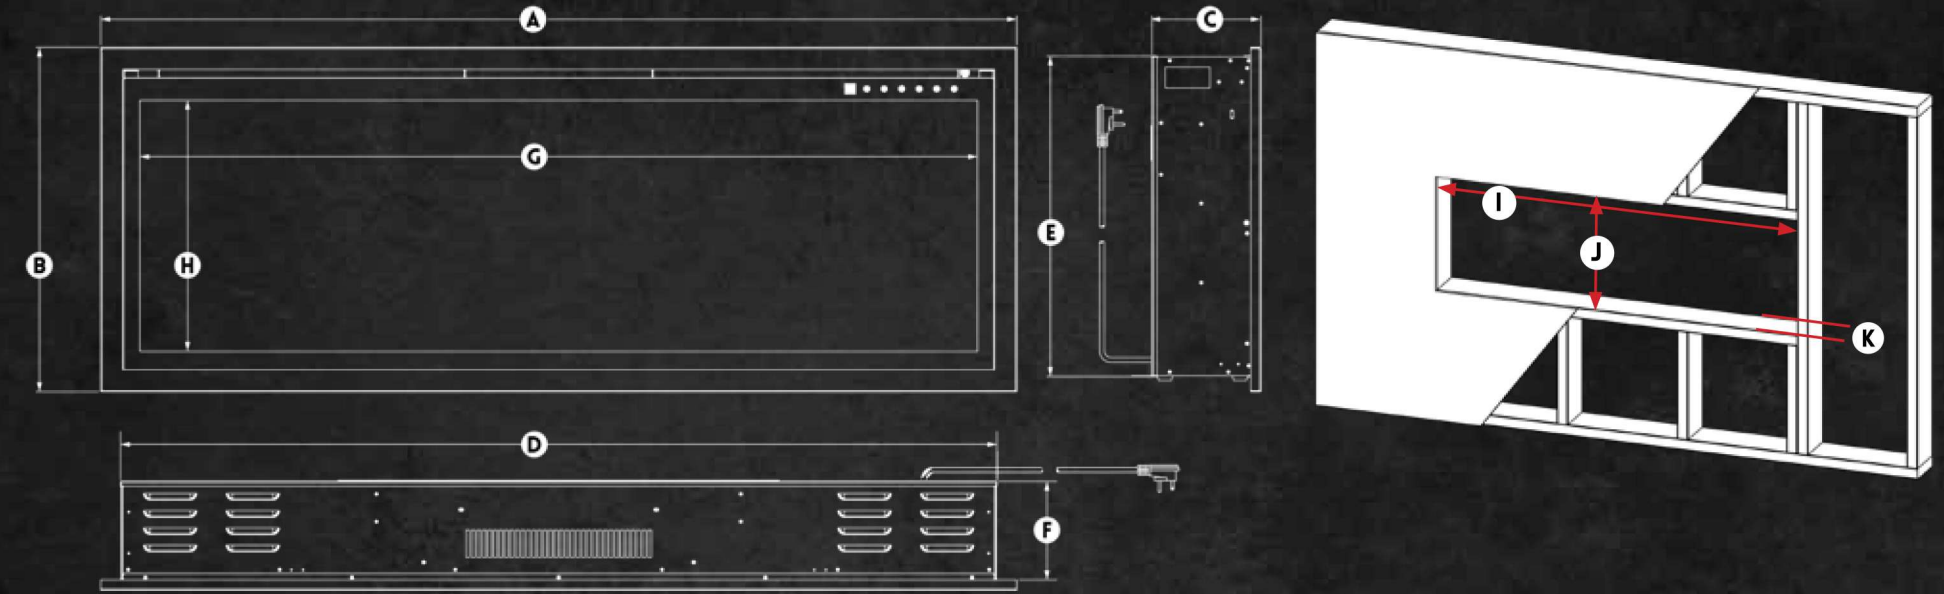

Installation

- ▶ Single-Sided Built-In Linear Fireplace
- ▶ Slide-In Installation 6" Wall or Wall Mounted
- ▶ Slide-In Clean Face Design
- ▶ Available in Sizes: 52" – 60" – 76" & 100"

ORION SLIM

Single-Sided Electric Fireplace Featuring NEW HELIOVISION™ Flame Technology
Simple Slide-In Installation into 6" Wall or Wall Mounted in Any Room in the House

Orion Slim 52" Dimensions

SLIM SPECIFICATIONS

MODEL NUMBER	PRODUCT DIMENSIONS								FRAMING DIMENSIONS		
	A	B	C	D	E	F	G	H	I	J	K
OR52-SLIM	52-3/8" 1330MM	19-5/8" 499MM	6-5/16" 160MM	50-1/4" 1276MM	18-3/4" 476MM	5-3/4" 146MM	47-7/8" 1216MM	14-3/8" 364MM	50-3/4" 1289MM	19-1/8" 486MM	6" MINIMUM 152MM MIN.
OR60-SLIM	60" 1524MM	19-5/8" 499MM	6-5/16" 160MM	58" 1473MM	18-3/4" 476MM	5-3/4" 146MM	55-1/2" 1410MM	14-3/8" 364MM	58-1/2" 1486MM	19-1/8" 486MM	6" MINIMUM 152MM MIN.
OR76-SLIM	76-5/8" 1947MM	19-5/8" 499MM	6-5/16" 160MM	74-5/8" 1895MM	18-3/4" 476MM	5-3/4" 146MM	72-3/16" 1833MM	14-3/8" 364MM	75-1/8" 1908MM	19-1/8" 486MM	6" MINIMUM 152MM MIN.
OR100-SLIM	101" 2564MM	19-5/8" 499MM	6-5/16" 160MM	98-7/8" 2511MM	18-3/4" 476MM	5-3/4" 146MM	96-7/16" 2450MM	14-3/8" 364MM	99-1/2" 2527MM	19-1/8" 486MM	6" MINIMUM 152MM MIN.