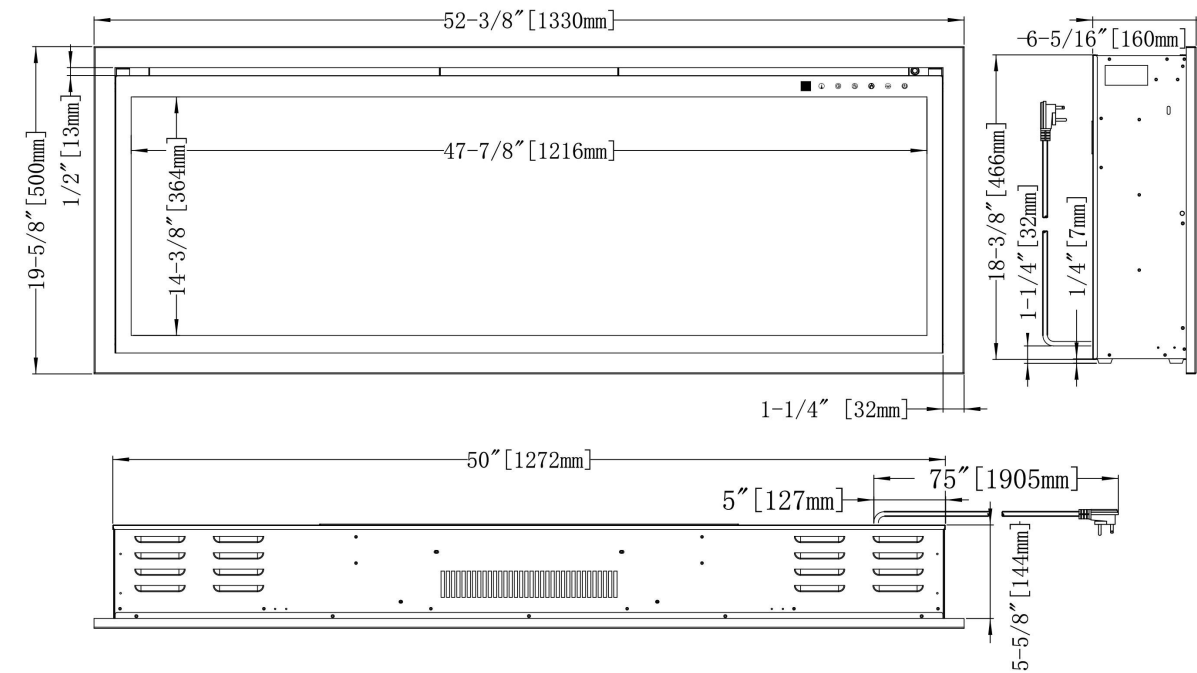

Installation

- ▶ Single-Sided Built-In Linear Fireplace
- ▶ Slide-In Installation 6" Wall or Wall Mounted
- ▶ Slide-In Clean Face Design
- ▶ Available in Sizes: 52" – 60" – 76" & 100"

ORION SLIM

Single-Sided Electric Fireplace Featuring NEW HELIOVISION™ Flame Technology
Simple Slide-In Installation into 6" Wall or Wall Mounted in Any Room in the House

Orion Slim 52" Dimensions

SLIM SPECIFICATIONS

MODEL NUMBER	PRODUCT DIMENSIONS								FRAMING DIMENSIONS		
	A	B	C	D	E	F	G	H	I	J	K
OR52-SLIM	52-3/8" 1330MM	19-5/8" 499MM	6-5/16" 160MM	50-1/4" 1276MM	18-3/4" 476MM	5-3/4" 146MM	47-7/8" 1216MM	14-3/8" 364MM	50-3/4" 1289MM	19-1/8" 486MM	6" MINIMUM 152MM MIN.
OR60-SLIM	60" 1524MM	19-5/8" 499MM	6-5/16" 160MM	58" 1473MM	18-3/4" 476MM	5-3/4" 146MM	55-1/2" 1410MM	14-3/8" 364MM	58-1/2" 1486MM	19-1/8" 486MM	6" MINIMUM 152MM MIN.
OR76-SLIM	76-5/8" 1947MM	19-5/8" 499MM	6-5/16" 160MM	74-5/8" 1895MM	18-3/4" 476MM	5-3/4" 146MM	72-3/16" 1833MM	14-3/8" 364MM	75-1/8" 1908MM	19-1/8" 486MM	6" MINIMUM 152MM MIN.
OR100-SLIM	101" 2564MM	19-5/8" 499MM	6-5/16" 160MM	98-7/8" 2511MM	18-3/4" 476MM	5-3/4" 146MM	96-7/16" 2450MM	14-3/8" 364MM	99-1/2" 2527MM	19-1/8" 486MM	6" MINIMUM 152MM MIN.