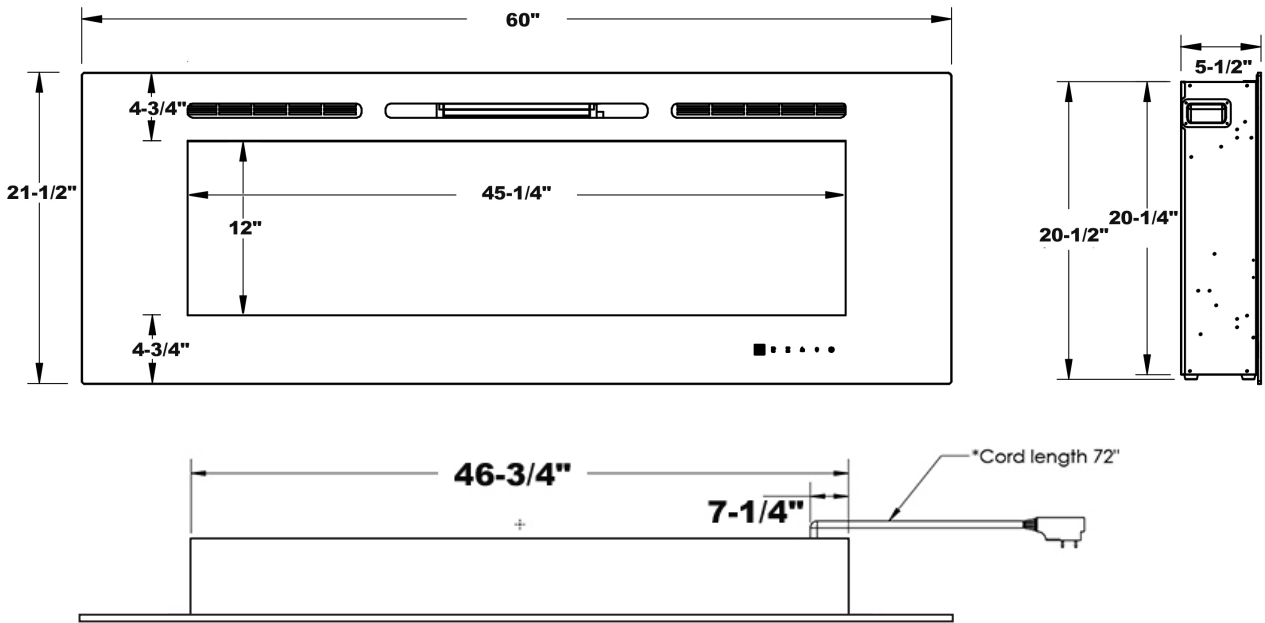

60"

MODERN  FLAMES

Challenger

Flush Mount Electric Fireplace

Challenger 60"

The Challenger flush mount electric fireplace features a convenient 60" size. This contemporary designed electric fireplace features 10 different flame colors that puts it in a class of its own. Standard media includes glacier crystals.

MODERN  FLAMES

Challenger 60" Specs

FINISHED OPENING DIMENSIONS			
Model Number	A	B	C
CEF-60B	47-1/4"	20-1/2"	5-1/2"