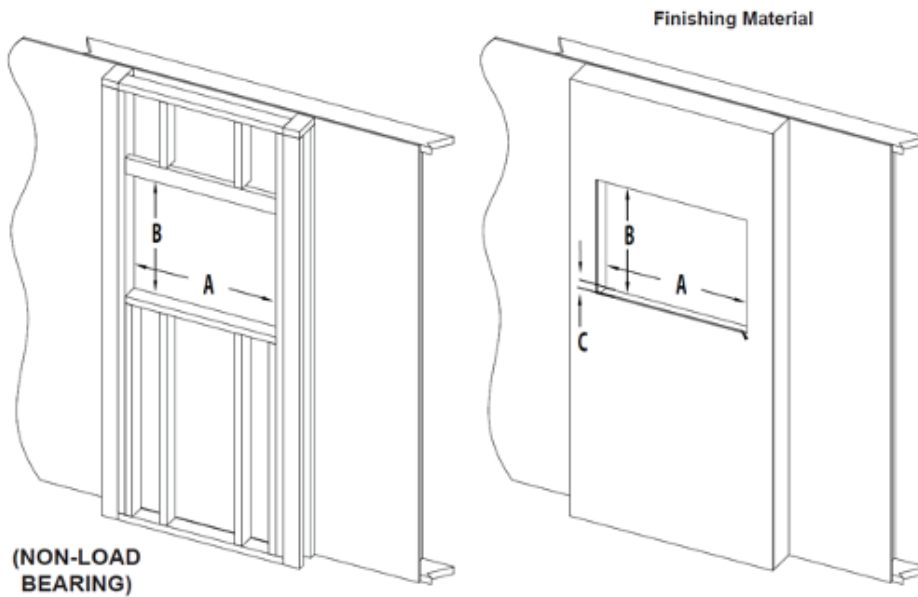

60"

MODERN  FLAMES

Challenger

Flush Mount Electric Fireplace

Challenger 60"

The Challenger flush mount electric fireplace features a convenient 60" size. This contemporary designed electric fireplace features 10 different flame colors that puts it in a class of its own. Standard media includes glacier crystals.

MODERN  FLAMES

Challenger 60" Specs

FINISHED OPENING DIMENSIONS			
Model Number	A	B	C
CEF-60B	47-1/4"	20-1/2"	5-1/2"