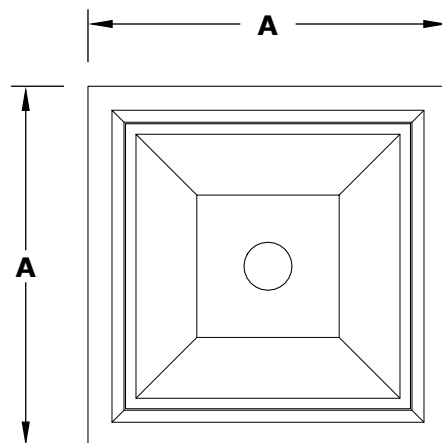

MAYA WOOD GRAIN PLANTER BOWL

ISOMETRIC VIEW

TOP VIEW

RIGHT SIDE VIEW

FRONT SIDE VIEW

PART NUMBER	A	B	C
OPT-24SWGPO	24"	13"	10.5"
OPT-30SWGPO	30"	13"	10.5"

Bowl Material: GFRC Wood Grain