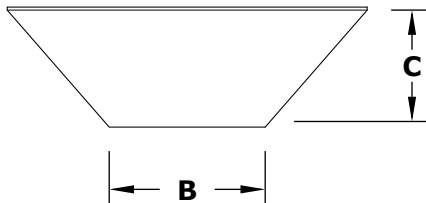

MAYA WOOD GRAIN PLANTER BOWL

ISOMETRIC VIEW

TOP VIEW

RIGHT SIDE VIEW

FRONT SIDE VIEW

PART NUMBER	A	B	C
OPT-24SWGPO	24"	13"	10.5"
OPT-30SWGPO	30"	13"	10.5"

Bowl Material: GFRC Wood Grain