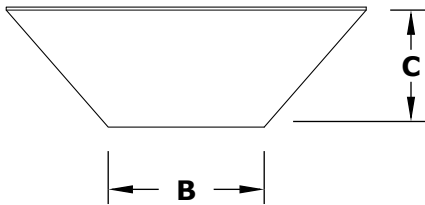

MAYA PLANTER BOWL

Powder Coat Finish

ISOMETRIC VIEW

TOP VIEW

RIGHT SIDE VIEW

FRONT SIDE VIEW

PART NUMBER	A	B	C
OPT-245QPCPO	24"	12"	10"
OPT-305QPCPO	30"	15"	10"
OPT-365QPCPO	36"	18"	12"

Bowl Material: Aluminum
Finish: Powder Coat