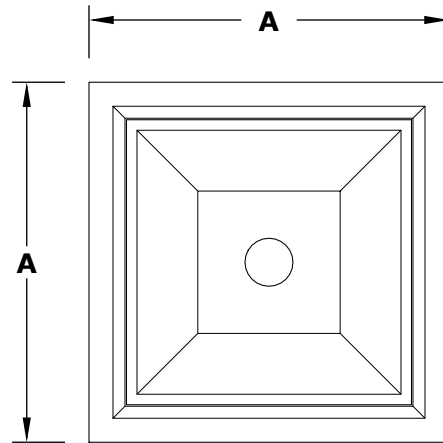

MAYA PLANTER BOWL

Powder Coat Finish

ISOMETRIC VIEW

TOP VIEW

RIGHT SIDE VIEW

FRONT SIDE VIEW

PART NUMBER	A	B	C
OPT-245QPCPO	24"	12"	10"
OPT-305QPCPO	30"	15"	10"
OPT-365QPCPO	36"	18"	12"

Bowl Material: Aluminum
Finish: Powder Coat