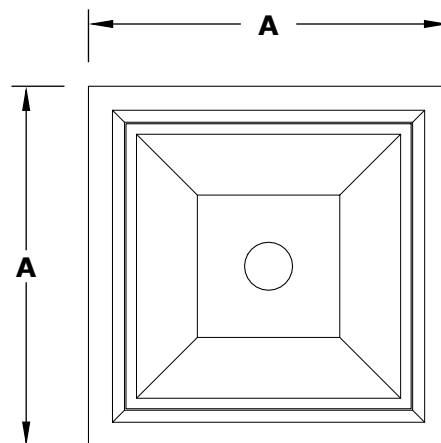

MAYA PLANTER BOWL

GFRC CONCRETE

ISOMETRIC VIEW

TOP VIEW

RIGHT SIDE VIEW

FRONT SIDE VIEW

PART NUMBER	A	B	C
OPT-24SP	24"	13"	10.75"
OPT-30SP	30"	13"	10.25"
OPT-36SP	36"	20"	12"

Bowl Material: GFRC Concrete