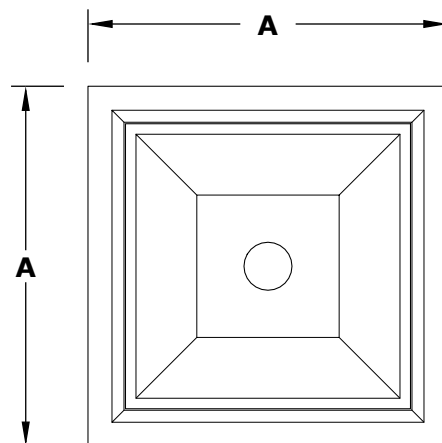

MAYA PLANTER BOWL - COPPER

ISOMETRIC VIEW

TOP VIEW

RIGHT SIDE VIEW

FRONT SIDE VIEW

PART NUMBER	A	B	C
OPT-24SCPO	24"	12"	10"
OPT-30SCPO	30"	15"	10"
OPT-36SCPO	36"	18"	12"

Bowl Material: GFRC Concrete