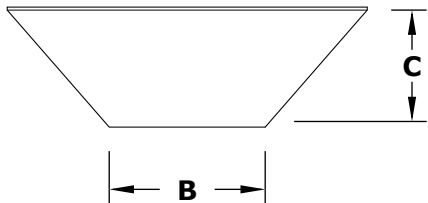

MAYA PLANTER BOWL - COPPER

ISOMETRIC VIEW

TOP VIEW

RIGHT SIDE VIEW

FRONT SIDE VIEW

PART NUMBER	A	B	C
OPT-24SCPO	24"	12"	10"
OPT-30SCPO	30"	15"	10"
OPT-36SCPO	36"	18"	12"

Bowl Material: GFRC Concrete