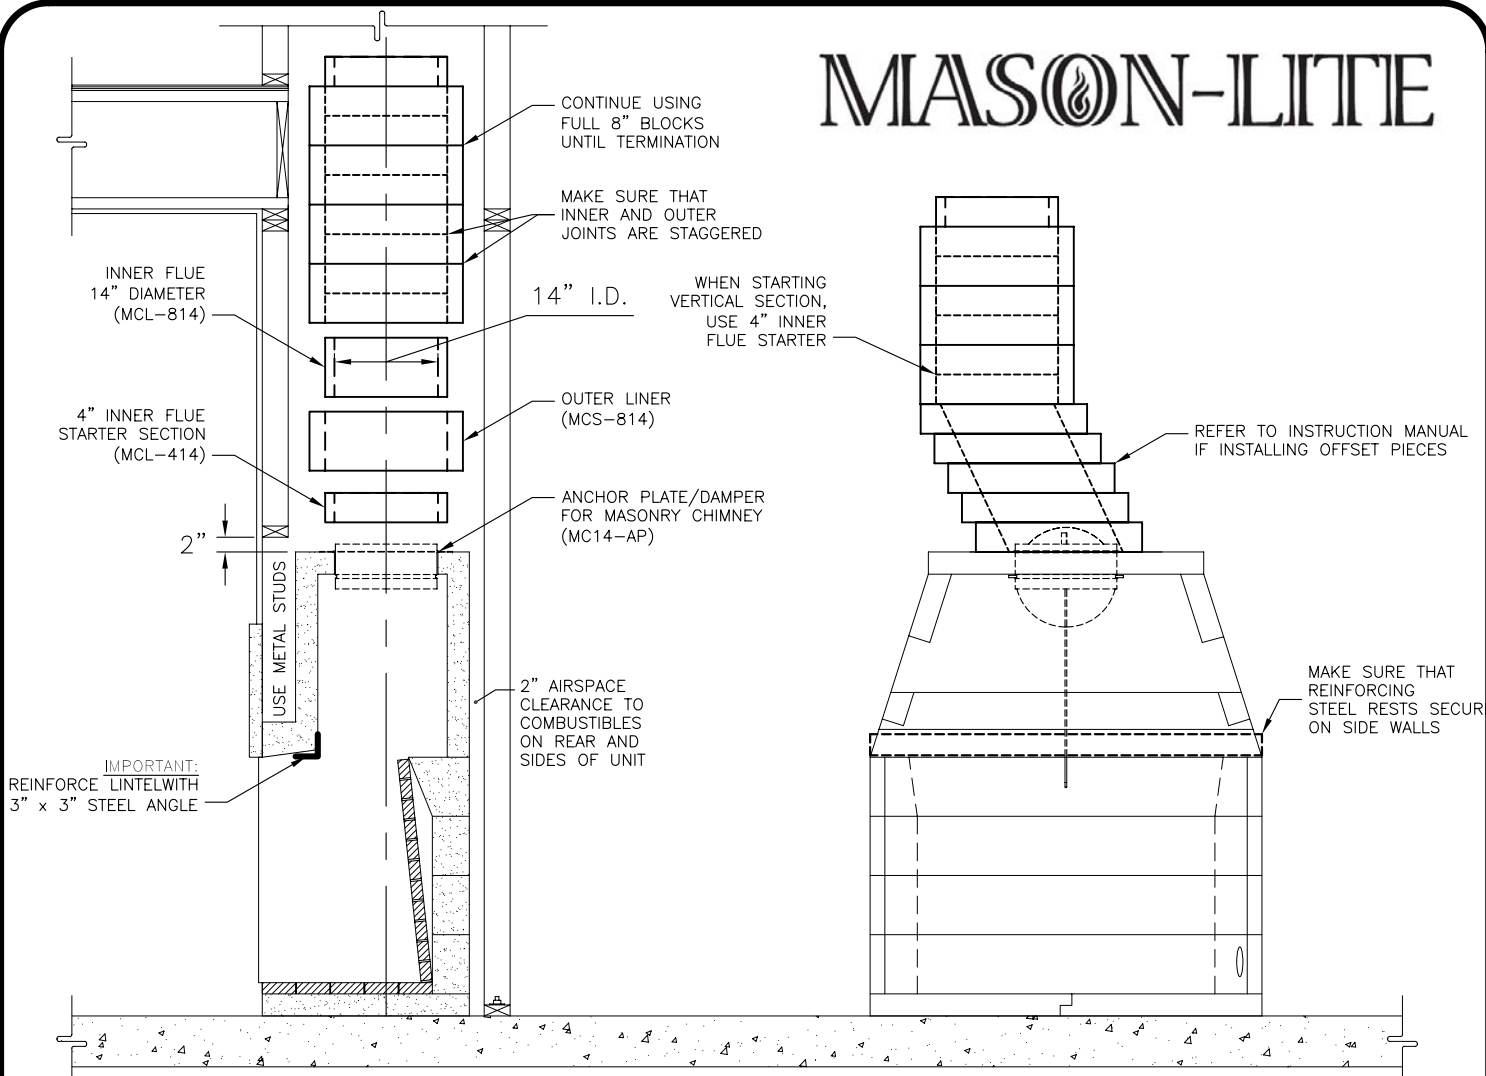

# MASON-LITE

## INDIVIDUAL PART DIMENSIONS

### Masonry Chimney System Kits:

MCLS-814K 12 Inner and Outer Flue Pieces (8' Total)

MCLS-814P 6 Inner and Outer Flue Pieces (4' Total)

*Masonry Chimney System parts can be ordered individually or as a kit*