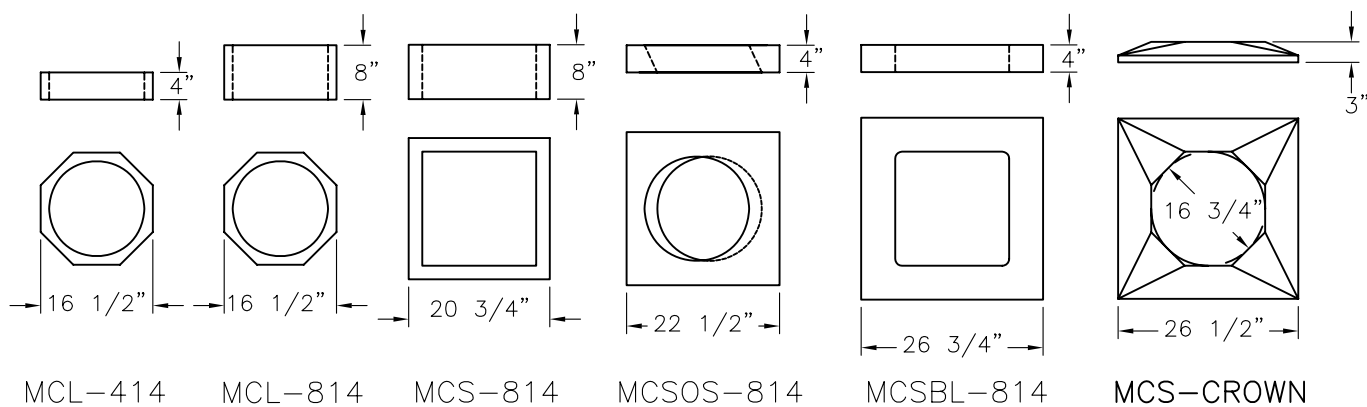

## INDIVIDUAL PART DIMENSIONS

### Masonry Chimney System Kits:

MCLS-814K 12 Inner and Outer Flue Pieces (8' Total)

MCLS-814P 6 Inner and Outer Flue Pieces (4' Total)

*Masonry Chimney System parts can be ordered individually or as a kit*