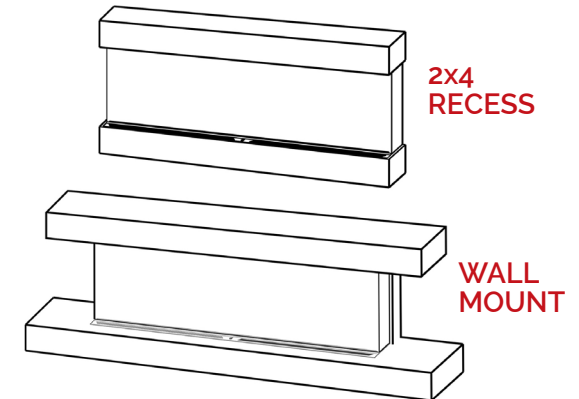

STANDARD CONTROLS

REMOTE CONTROL & MANUAL CONTROL

UPGRADE CONTROL

WIRELESS WALL TETHER WITH THERMOSTAT CONTROL

MULTI INSTALLATIONS - UP TO 20 DIFFERENT CONFIGURATIONS

- BUILT-IN/ CLEAN FACE INSTALLATION
- WALL MOUNT INSTALLATION
- PARTIAL RECESS INSTALLATION (2x4 WALL)
- FLOATING WALL CABINET
- FLOOR CABINET
- SINGLE SIDED
- LEFT CORNER
- RIGHT CORNER

MODEL & CONFIGURATION		VIEWING AREA			FIREBOX DIMENSIONS					
MODEL #	CONFIGURATION	A FRONT GLASS WIDTH	B SIDE GLASS WIDTH	C GLASS HEIGHT	D OVERALL WIDTH	E OVERALL HEIGHT	F OVERALL DEPTH	G BOTTOM TO VIEWING	H TOP TO VIEWING	I BACK TO VIEWING
LPM-4216	SINGLE SIDED	43.875"	-	15.5"	44"	24.875"	11.5"	4.5"	4.5"	-
	CORNER (L/R)	43.875"	5	15.5"	44"	24.875"	11.5"	4.5"	4.5"	4.125"
	3-SIDED (BAY)	43.875"	5	15.5"	44"	24.875"	11.5"	4.5"	4.5"	4.125"
LPM-5416	SINGLE SIDED	55.875"	-	15.5"	56"	24.875"	11.5"	4.5"	4.5"	-
	CORNER (L/R)	55.875"	5	15.5"	56"	24.875"	11.5"	4.5"	4.5"	4.125"
	3-SIDED (BAY)	55.875"	5	15.5"	56"	24.875"	11.5"	4.5"	4.5"	4.125"
LPM-6616	SINGLE SIDED	67.875"	-	15.5"	68"	24.875"	11.5"	4.5"	4.5"	-
	CORNER (L/R)	67.875"	5	15.5"	68"	24.875"	11.5"	4.5"	4.5"	4.125"
	3-SIDED (BAY)	67.875"	5	15.5"	68"	24.875"	11.5"	4.5"	4.5"	4.125"
LPM-7816	SINGLE SIDED	79.875"	-	15.5"	80"	24.875"	11.5"	4.5"	4.5"	-
	CORNER (L/R)	79.875"	5	15.5"	80"	24.875"	11.5"	4.5"	4.5"	4.125"
	3-SIDED (BAY)	79.875"	5	15.5"	80"	24.875"	11.5"	4.5"	4.5"	4.125"