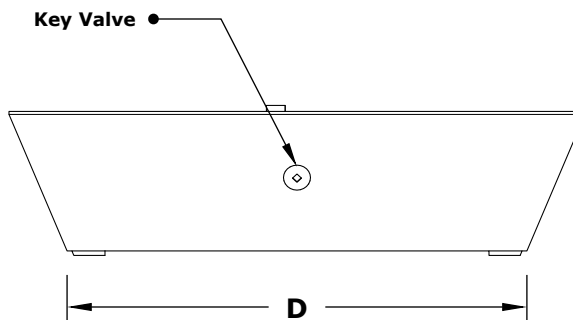

# LINEAR MAYA COPPER FIRE & WATER BOWL

ISOMETRIC VIEW

TOP VIEW

RIGHT SIDE VIEW

FRONT SIDE VIEW

SKU	A	B	C	D	E	F	GPM
OPT-4820MCFW	48"	20"	12"	38"	10"	36"	65,000
OPT-4820MCFWE12V	48"	20"	12"	38"	10"	36"	65,000
OPT-6020MCFW	60"	20"	12"	50"	10"	42"	65,000
OPT-6020MCFWE12V	60"	20"	12"	50"	10"	42"	65,000
OPT-7220MCFW	72"	20"	12"	62"	10"	54"	65,000
OPT-7220MCFWE12V	72"	20"	12"	62"	10"	54"	65,000

Fire Bowl Material: Copper  
 Pan Material: 304 Stainless Steel  
 Burner Material: 304 Stainless Steel  
 Standard 2" Depth on all pans  
**12V ELECTRONIC IGNITION**  
 ANSI Z21.97-(2017) / CSA 2.41-(2017)