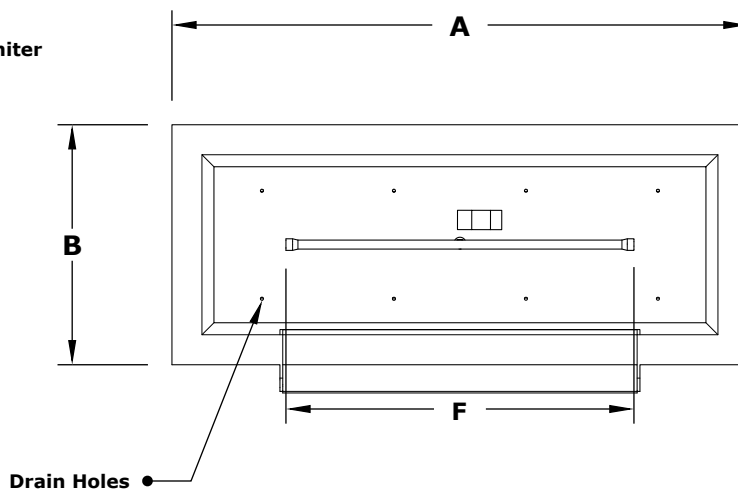

# LINEAR MAYA COPPER FIRE & WATER BOWL

ISOMETRIC VIEW

TOP VIEW

RIGHT SIDE VIEW

FRONT SIDE VIEW

SKU	A	B	C	D	E	F	GPM
OPT-4820MCFW	48"	20"	12"	38"	10"	36"	65,000
OPT-4820MCFWE12V	48"	20"	12"	38"	10"	36"	65,000
OPT-6020MCFW	60"	20"	12"	50"	10"	42"	65,000
OPT-6020MCFWE12V	60"	20"	12"	50"	10"	42"	65,000
OPT-7220MCFW	72"	20"	12"	62"	10"	54"	65,000
OPT-7220MCFWE12V	72"	20"	12"	62"	10"	54"	65,000

Fire Bowl Material: Copper  
 Pan Material: 304 Stainless Steel  
 Burner Material: 304 Stainless Steel  
 Standard 2" Depth on all pans  
**12V ELECTRONIC IGNITION**  
 ANSI Z21.97-(2017) / CSA 2.41-(2017)

Match Lit Unit Includes: Pan, Burner, Gas Orifice, Gas Hoses, Key Valve, Key,  
 12v Ignition Unit Includes: Pan, Burner, Gas Orifice, Gas Hoses, Key Valve, Key, Plug & Play Electronic Valve, Pilot Igniter.