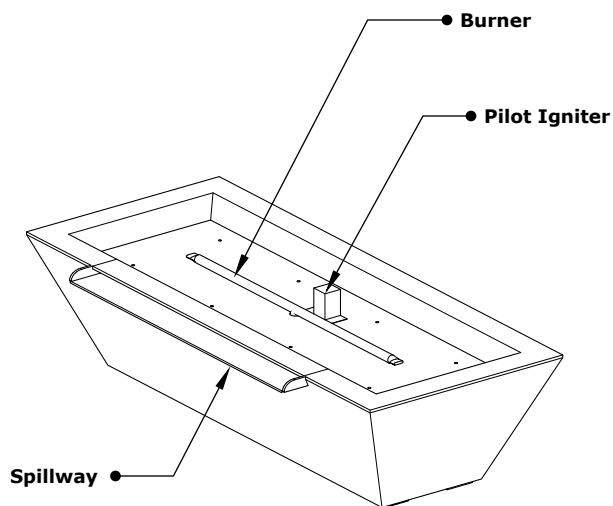

# LINEAR MAYA COPPER FIRE & WATER BOWL

ISOMETRIC VIEW

TOP VIEW

RIGHT SIDE VIEW

FRONT SIDE VIEW

SKU	A	B	C	D	E	F	GPM
OPT-4820MCFW	48"	20"	12"	38"	10"	36"	65,000
OPT-4820MCFWE12V	48"	20"	12"	38"	10"	36"	65,000
OPT-6020MCFW	60"	20"	12"	50"	10"	42"	65,000
OPT-6020MCFWE12V	60"	20"	12"	50"	10"	42"	65,000
OPT-7220MCFW	72"	20"	12"	62"	10"	54"	65,000
OPT-7220MCFWE12V	72"	20"	12"	62"	10"	54"	65,000

Fire Bowl Material: Copper  
 Pan Material: 304 Stainless Steel  
 Burner Material: 304 Stainless Steel  
 Standard 2" Depth on all pans  
**12V ELECTRONIC IGNITION**  
 ANSI Z21.97-(2017) / CSA 2.41-(2017)

Match Lit Unit Includes: Pan, Burner, Gas Orifice, Gas Hoses, Key Valve, Key,  
 12v Ignition Unit Includes: Pan, Burner, Gas Orifice, Gas Hoses, Key Valve, Key, Plug & Play Electronic Valve, Pilot Igniter.