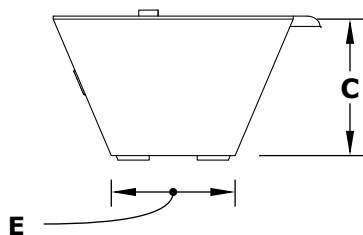

# LINEAR MAYA COPPER FIRE & WATER BOWL

ISOMETRIC VIEW

TOP VIEW

RIGHT SIDE VIEW

FRONT SIDE VIEW

SKU	A	B	C	D	E	F	GPM
OPT-4820MCFW	48"	20"	12"	38"	10"	36"	65,000
OPT-4820MCFWE12V	48"	20"	12"	38"	10"	36"	65,000
OPT-6020MCFW	60"	20"	12"	50"	10"	42"	65,000
OPT-6020MCFWE12V	60"	20"	12"	50"	10"	42"	65,000
OPT-7220MCFW	72"	20"	12"	62"	10"	54"	65,000
OPT-7220MCFWE12V	72"	20"	12"	62"	10"	54"	65,000

Fire Bowl Material: Copper  
 Pan Material: 304 Stainless Steel  
 Burner Material: 304 Stainless Steel  
 Standard 2" Depth on all pans  
**12V ELECTRONIC IGNITION**  
 ANSI Z21.97-(2017) / CSA 2.41-(2017)