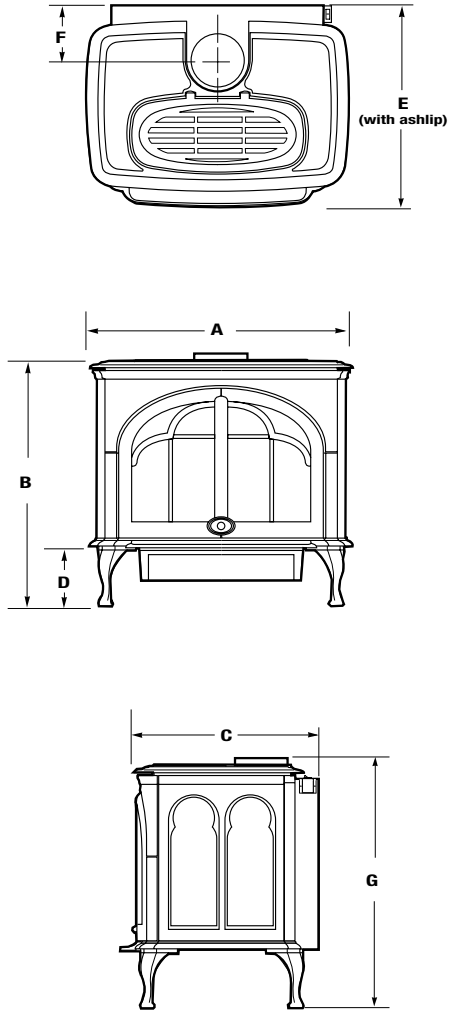

Midnight blue

Ivory white

LINER

Ceramic brick liner kit

REMOTE

Options include a thermostatic touch remote and simple on/off remote, among others.

STOVE DIMENSIONS

| | CI1500 | CI2500 |
|---|---------|---------|
| A | 24-1/2" | 30-1/2" |
| B | 27-1/2" | 28-1/2" |
| C | 19" | 22" |
| D | 7" | 7" |
| E | 20-1/2" | 23-1/2" |
| F | 6" | 6" |
| G | 28" | 29" |

SIDE WALL/BACK WALL

CORNER

| | CI1500 | CI2500 |
|---|---------|---------|
| A | 14-1/4" | 17-1/4" |
| B | 15-7/8" | 19" |

Ceiling/Alcove Height: 62" from floor to ceiling. This includes any projections such as shelves, windowsills, mantels, etc., above the appliance.

Alcove Width: CI1500DVF – 28-1/2".
CI2500DVF – 34-1/2".

Alcove Depth: 48" max.