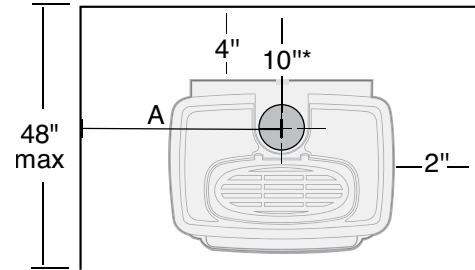

Midnight blue

Ivory white

LINER

Ceramic brick liner kit

REMOTE

Options include a thermostatic touch remote and simple on/off remote, among others.

STOVE DIMENSIONS

| | CI1500 | CI2500 |
|---|---------|---------|
| A | 24-1/2" | 30-1/2" |
| B | 27-1/2" | 28-1/2" |
| C | 19" | 22" |
| D | 7" | 7" |
| E | 20-1/2" | 23-1/2" |
| F | 6" | 6" |
| G | 28" | 29" |

SIDE WALL/BACK WALL

CORNER

| | CI1500 | CI2500 |
|---|---------|---------|
| A | 14-1/4" | 17-1/4" |
| B | 15-7/8" | 19" |

Ceiling/Alcove Height: 62" from floor to ceiling. This includes any projections such as shelves, windowsills, mantels, etc., above the appliance.