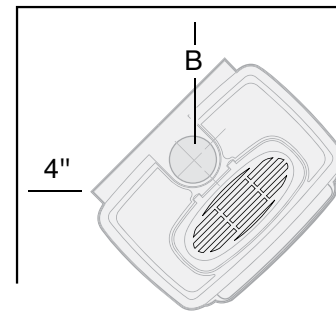

CORNER

	CI1500	CI2500
A	14-1/4"	17-1/4"
B	15-7/8"	19"

Ceiling/Alcove Height: 62" from floor to ceiling. This includes any projections such as shelves, windowsills, mantels, etc., above the appliance.

Alcove Width: CI1500DVF – 28-1/2".
CI2500DVF – 34-1/2".

Alcove Depth: 48" max.