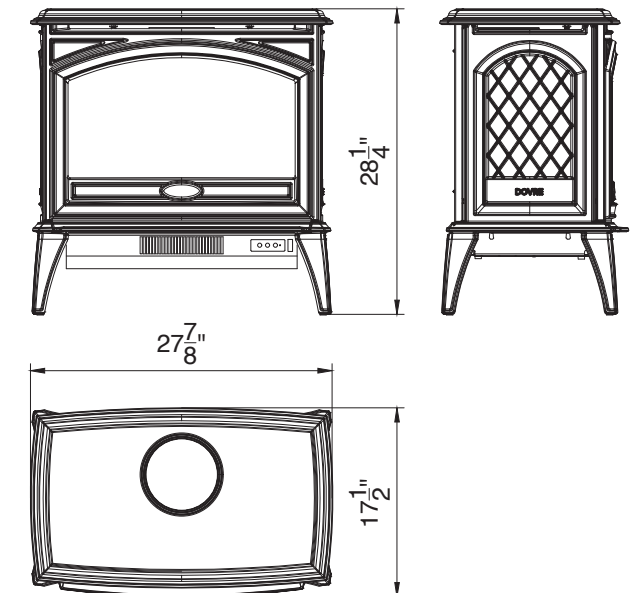

LYNWOOD ELECTRIC: E50 & E70

- Real Cast Iron Construction. Available in two sizes: 50" and 70"
- Rated for indoor applications only
- State of the art Fire and Ice flame set- with a simple click of the remote change the flame from traditional colors such as orange to contemporary colors such as rose, purple and violet and icy blue color. A spectrum of colors.
- Two Flame sets and canopy lighting in 13 color themes, creates the illusion of a real fire
- Flame effect can be used with or without heat
- On demand heat with two heat settings. Thermostat and Hardwire Ready
- Produces up to 4800 BTU of heat, enough to heat up 500 sq. ft
- Lower heat vent, allows the heat to flow directly to floor level
- Includes a multi-function remote
- Fan Noise: 43dB

E50 NA	Freestanding Electric Fireplace Cast Iron Construction	$1,699
E70 NA	Freestanding Electric Fireplace Cast Iron Construction	$1,999

Tech Specs

	E50	E70
Volts	120	120
Amps	12.5	12.5
Watts	1500	1500
Heater	HIGH 1500 Watts	1500 Watts
	LOW 75 Watts	75 Watts
No Heater	19 Watts	19 Watts
Lamps	TYPE LED	LED
	TOTAL WATTS 19 Watts	19 Watts
Rotor Motor	1 at 5 watts	1 at 5 watts
Height, Width, Depth	28 1/4" x 23 1/8" x 17 1/2"	28 1/4" x 27 7/8" x 17 1/2"
Glass Size	13 1/8" x 16 3/8"	13 1/8" X 21 1/4"
Approx. Heating Area	400 sq ft	400 sq ft

Media Included

Provided media include: 10 piece realistic birch like logs, 2 colors of fireglass, two bags of vermiculite in black and white colors. *Additional media is available for purchase for this series

E70