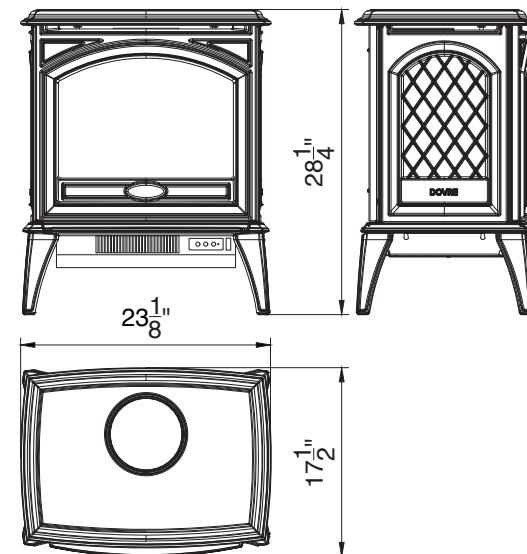

Lynwood E50 electric fireplace shown with the Oak log media

E50