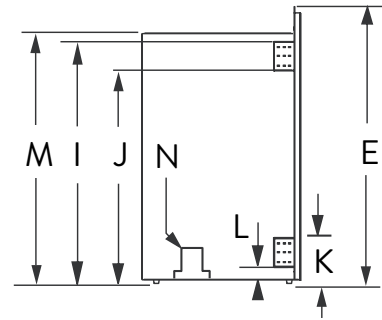

Black

Glass Enclosure Panels

Fixed Bronze-Tinted Glass Doors

STANDARD FEATURES (INCLUDED)

Remote (Included)

Remote Features

• Main Power	On/Off
• Flame Intensity (Yellow)	3 levels + Off
• Flame Intensity (Blue)	3 levels + Off
• Ember Bed Lighting	3 Levels + Off
• Ceiling Mood Lighting	3 levels + Off
• Heater & Blower	High, Low, T-stat + Off
• One Button Preset	Preset Flame Effect

APPLIANCE SPECIFICATIONS

ERT3000 DIMENSIONS

	ERT3033	ERT3036
A	21-1/8"	24"
B	13-3/4"	13-3/4"
C	14-7/8"	14-7/8"
D	34-1/2"	37-5/8"
E	32"	32"
F	5-1/8"	5-1/8"
G	33"	36"
H	21-1/8"	21-1/8"
I	27-1/2"	27-1/2"
J	24-1/2"	24-1/2"
K	5-1/4"	5-1/4"
L	2-1/4"	2-1/4"
M	29-3/4"	29-3/4"
N	Electrical Access	Electrical Access