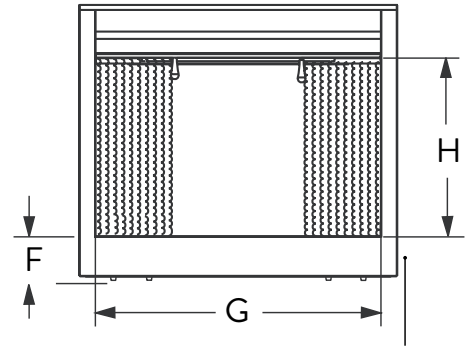

APPLIANCE SPECIFICATIONS

ERT3000 DIMENSIONS

	ERT3033	ERT3036
A	21-1/8"	24"
B	13-3/4"	13-3/4"
C	14-7/8"	14-7/8"
D	34-1/2"	37-5/8"
E	32"	32"
F	5-1/8"	5-1/8"
G	33"	36"
H	21-1/8"	21-1/8"
I	27-1/2"	27-1/2"
J	24-1/2"	24-1/2"
K	5-1/4"	5-1/4"
L	2-1/4"	2-1/4"
M	29-3/4"	29-3/4"
N	Electrical Access	Electrical Access