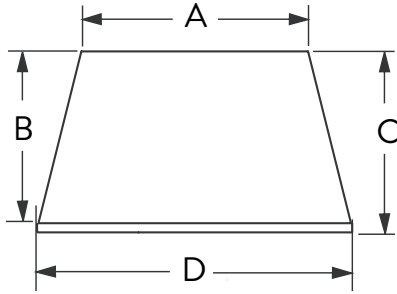

APPLIANCE SPECIFICATIONS

ERT3000 DIMENSIONS

	ERT3033	ERT3036
A	21-1/8"	24"
B	13-3/4"	13-3/4"
C	14-7/8"	14-7/8"
D	34-1/2"	37-5/8"
E	32"	32"
F	5-1/8"	5-1/8"
G	33"	36"
H	21-1/8"	21-1/8"
I	27-1/2"	27-1/2"
J	24-1/2"	24-1/2"
K	5-1/4"	5-1/4"
L	2-1/4"	2-1/4"
M	29-3/4"	29-3/4"
N	Electrical Access	Electrical Access