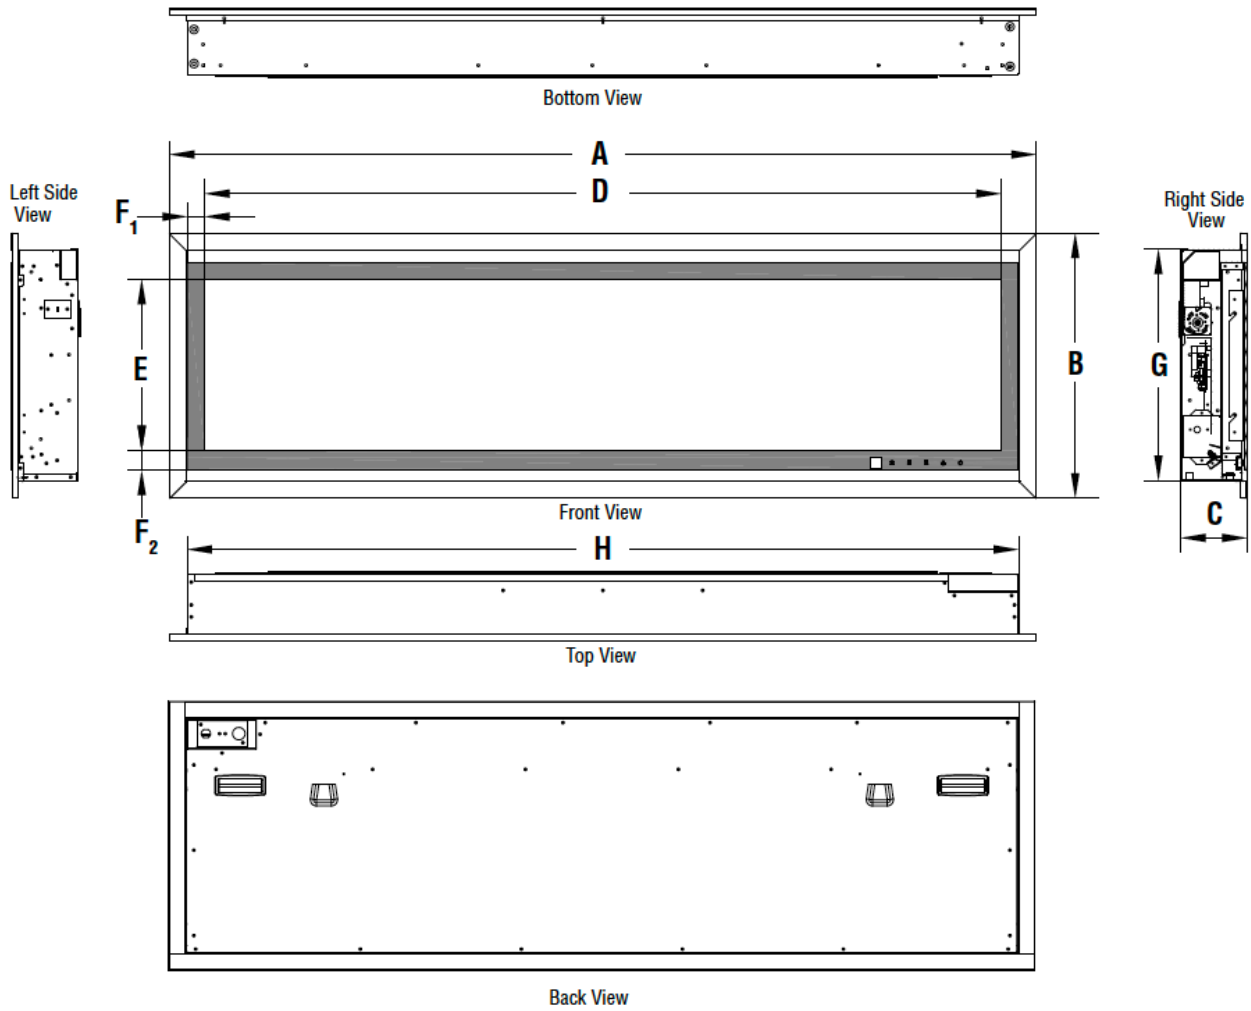

APPLIANCE SPECIFICATIONS

ERL 3000 DIMENSIONS

	60"	72"	84"	100"
A	64-7/8"	76-7/8"	88-7/8"	104-7/8"
B	18-3/8"	18-3/8"	18-3/8"	18-3/8"
C	6"	6"	6"	6"
D	60"	72"	84"	100"
E	11-7/8"	11-7/8"	11-7/8"	11-7/8"
F1	1-1/4"	1-1/4"	1-1/4"	1-1/4"
F2	1-3/8"	1-3/8"	1-3/8"	1-3/8"
G	16"	16"	16"	16"
H	62-1/2"	74-1/2"	86-1/2"	102-1/2"