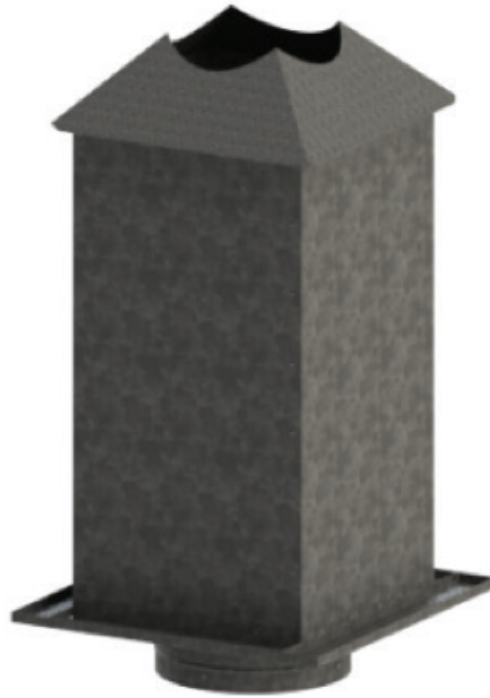

DuraTech® 5"-8" Square Ceiling Support Box w/ Collar

DuraVent is proud to announce the Square Ceiling support box now with a new and improved Square to Round Insulation Collar! This new collar design provides better protection from debris entering the support box!

The Square Ceiling Support box is used with flat, vaulted or cathedral ceilings where there is an attic space above. Supports up to 40' of DuraTech Chimney.

The additional collar enables the support box to be qualified as an Attic Insulation Shield.

The additional Attic Insulation Shield (DT-AIS) is not required with these support boxes.

SIZE	ORDER #	STOCK #
6"	6DT-CS24IS	810009648
6"	6DT-CS36IS	840009649
6"	6DT-CS24RIS	810009650

Information published in all DuraVent bulletins is current at time of publication and is subject to change without notice.