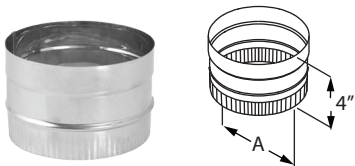

DuraBlack SS Stovepipe Adapter

Use to adapt DuraBlack stovepipe to appliance flue outlet.

SIZE	6"	8"
A	5 15/16"	7 15/16"
ORDER #	6DBK-ADSS	8DBK-ADSS
STOCK #	810000980	810001017