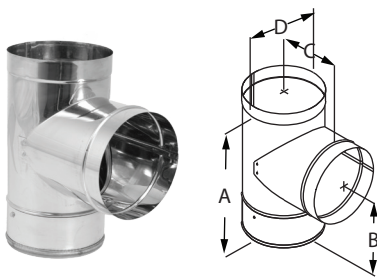

DuraBlack SS Tee w/ Clean-Out Cap

Use with rear exit appliances and appliances that require a barometric damper.

SIZE	6"	8"
A	10 1/2"	12 1/2"
B	6 3/8"	7 1/4"
C	5 3/4"	7"
D	6 1/8"	8 1/8"
ORDER #	6DBK-TSS	8DBK-TSS
STOCK #	810000971	810001008