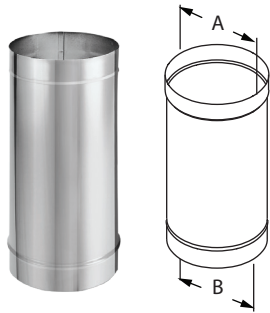

DuraBlack SS Single-Wall Pipe

Use for a single-wall connector pipe. Requires 18" clearance to combustibles. Subtract 1 1/4" from the length to calculate the installed length.

SIZE		6"	8"
A		6 1/8"	8 1/8"
B		6"	8"
12" LENGTH	ORDER #	6DBK-12SS	8DBK-12SS
	STOCK #	810000964	810001001
24" LENGTH	ORDER #	6DBK-24SS	8DBK-24SS
	STOCK #	810000966	810001003
48" LENGTH	ORDER #	6DBK-48SS	8DBK-48SS
	STOCK #	810000968	810001005