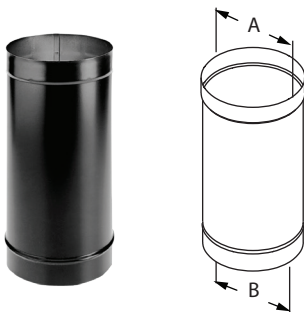

DuraBlack Single-Wall Black Pipe

Use for a single-wall connector pipe. Requires 18" clearance to combustibles. Subtract 1 1/4" from length to calculate the installed length.

SIZE		6"	7"	8"	10"
A		6 1/8"	7 1/8"	8 1/8"	10 1/8"
B		6"	7"	8"	10"
12" LENGTH	ORDER #	6DBK-12	7DBK-12	8DBK-12	10DBK-12
	STOCK #	810000963	810000985	810001000	810001020
24" LENGTH	ORDER #	6DBK-24	7DBK-24	8DBK-24	10DBK-24
	STOCK #	810000965	810000986	810001002	810001021
48" LENGTH	ORDER #	6DBK-48	7DBK-48	8DBK-48	--
	STOCK #	810000967	810000988	810001004	--