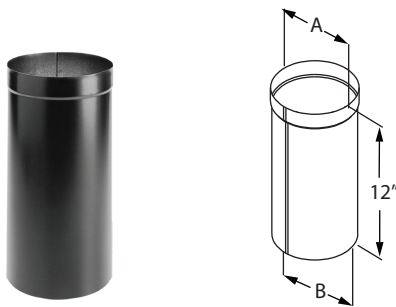

DuraBlack Oval-To-Round Adapter

Connects to the oval flue outlet of the appliance. Must be field ovalized.

SIZE	6"	7"	8"
A	6 1/8"	7 1/8"	8 1/8"
B	5 15/16"	6 15/16"	7 15/16"
ORDER #	6DBK-ADOR	7DBK-ADOR	8DBK-ADOR
STOCK #	810000977	810000993	810001014