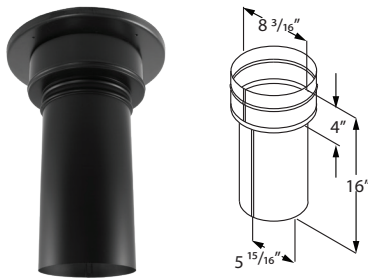

DuraBlack Slip Increaser w/ Trim

Use to adapt from 6" DuraBlack to 8" DuraTech, DuraPlus, or DuraLiner at the ceiling support box or finishing collar. Adds 5" - 15" of length.

Note: When installed with DuraTech Premium or DuraTech Canada, do not use trim collar.

SIZE	6"- 8"
ORDER #	6DBK-XS8
STOCK #	810000962