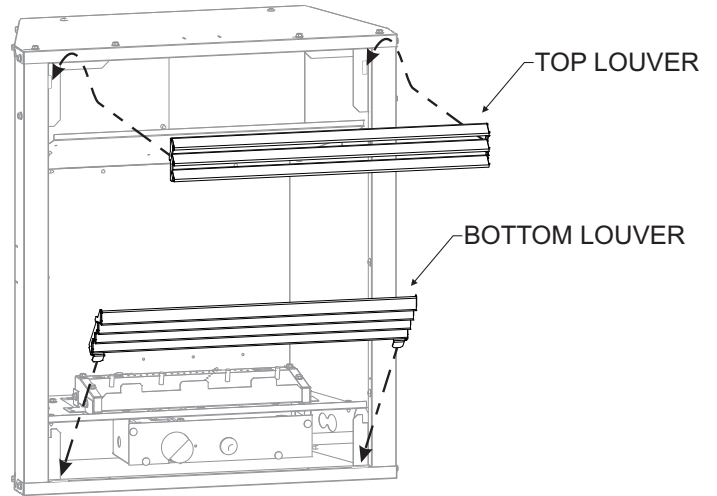

INSTALLATION INSTRUCTIONS OPTIONAL LOUVERS

INSTRUCTIONS MUST BE LEFT WITH THE OWNER FOR FUTURE REFERENCE AFTER INSTALLATION.

ATTENTION: If Applicable, remove protective film from louvers before installation.

1. Remove original top and bottom louver from fireplace. Grasp louver, lift upward and pull forward.
2. Install optional top and bottom louver into fireplace. Grasp louver, insert louver into fireplace and push downward.
3. Installation of optional louvers is completed.

MODEL	PART NUMBER	
	UPPER LOUVER	LOWER LOUVER
DVG22ABL	24472	24460
DVG22ABR	24473	24461
DVG22AHP	24474	24462
DVG22ASS	24475	24463
DVG22LBL	24464	24452
DVG22LBR	24465	24453
DVG22LHP	24466	24454
DVG22LSS	24467	24455
DVG22MBL	24468	24456
DVG22MBR	24469	24457
DVG22MHP	24470	24458
DVG22MSS	24471	24459
DVG33ABL	18550	18550
DVG33AHP	18552	18552
DVG33ASS	18553	18553
DVG33LBL	18566	18566
DVG33LHP	18568	18568
DVG33LSS	18569	18569
DVG33MBL	18582	18582
DVG33MHP	18584	18584
DVG33MSS	18585	18585

MODEL	PART NUMBER	
	UPPER LOUVER	LOWER LOUVER
DVG35ABL	18554	18554
DVG35AHP	18556	18556
DVG35ASS	18557	18557
DVG35LBL	18570	18570
DVG35LHP	18572	18572
DVG35LSS	18573	18573
DVG35MBL	18586	18586
DVG35MHP	18588	18588
DVG35MSS	18589	18589
DVL22BL	24059	24058
DVL22HP	24489	24491
DVL22SS	24490	24493
FPK22	24054	24053
FPK36	24051	24052
VPL24HP	25987	25987
VPL24SS	25995	25995