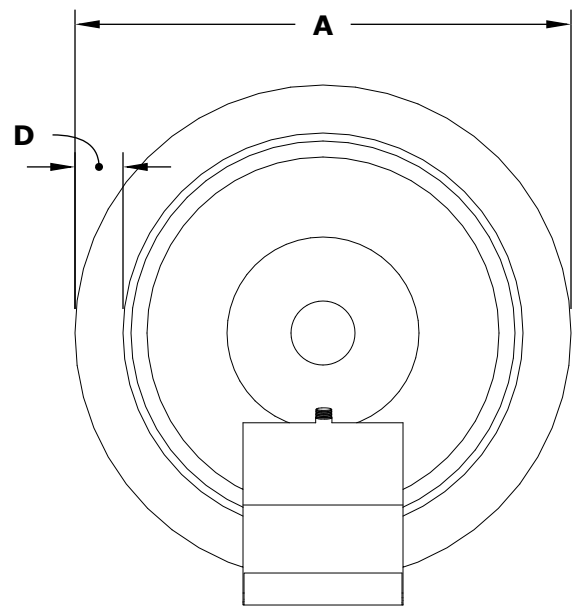

CAZO PLANTER & WATER BOWL - WOOD GRAIN

ISOMETRIC VIEW

FRONT SIDE VIEW

RIGHT SIDE VIEW

TOP VIEW

SKU	A	B	C	D	GPM
OPT-24RWGPW	24"	8"	12"	2"	7-10
OPT-32RWGPW	32"	11"	12"	2"	7-10

Fire Pit Material: GFRC Wood Grain
 Pan Material: 304 Stainless Steel
 Burner Material: 304 Stainless Steel

Standard 2" Depth on all pans
12V ELECTRONIC IGNITION
 ANSI Z21.97-(2017) / CSA 2.41-(2017)

Match Lit Unit Includes: Pan, Burner, Gas Orifice, Gas Hoses, Key Valve, Key,
 12v Ignition Unit Includes: Pan, Burner, Gas Orifice, Gas Hoses, Key Valve, Key, Plug & Play Electronic Valve, Pilot Igniter.