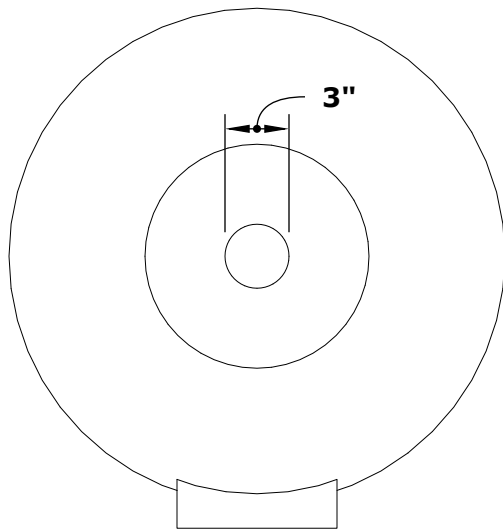

CAZO PLANTER & WATER BOWL - WOOD GRAIN

ISOMETRIC VIEW

FRONT SIDE VIEW

RIGHT SIDE VIEW

TOP VIEW

SKU	A	B	C	D	GPM
OPT-24RWGPW	24"	8"	12"	2"	7-10
OPT-32RWGPW	32"	11"	12"	2"	7-10

Fire Pit Material: GFRC Wood Grain
 Pan Material: 304 Stainless Steel
 Burner Material: 304 Stainless Steel

Standard 2" Depth on all pans
12V ELECTRONIC IGNITION
 ANSI Z21.97-(2017) / CSA 2.41-(2017)

Match Lit Unit Includes: Pan, Burner, Gas Orifice, Gas Hoses, Key Valve, Key,
 12v Ignition Unit Includes: Pan, Burner, Gas Orifice, Gas Hoses, Key Valve, Key, Plug & Play Electronic Valve, Pilot Igniter.