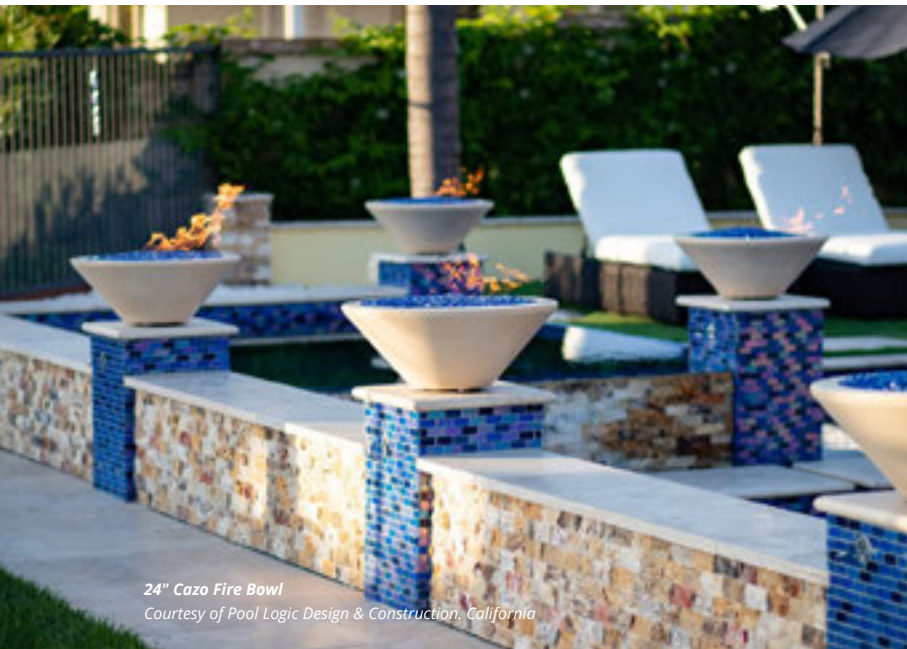

24" Cazo Fire & Water Bowl

24" Cazo Fire Bowl
Courtesy of Pool Logic Design & Construction, California