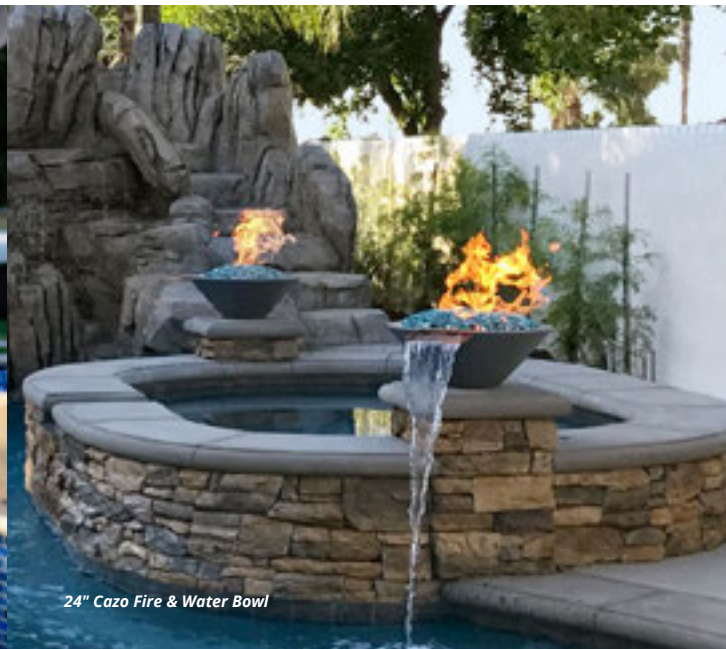

36" Bowl

OPT-R36PCFO
OPT-R36PCFOE12V

- » Size: 36"
- » Height: 12"
- » Base: 20"
- » Burner: 10"
- » BTU: 65K
- » Sugg. Glass: 50 lbs.

24" GRAY

Cazo Fire & Water Bowl

Includes: Bowl, Copper Scupper (¾" Inlet) Fire Pan, Burner, Whistle Free Hose, Gas Orifice, Mounting Bracket, Lava Rock.

36" Bowl

OPT-R36PCFW
OPT-R36PCFWE12V

- » Size: 36"
- » Height: 12"
- » Base: 20"
- » Burner: 10"
- » BTU: 65K
- » Sugg. Glass: 50 lbs.
- » Scupper: 10"
- » GPM: 7-10

24" Cazo Fire Bowl
Courtesy of Pool Logic Design & Construction, California