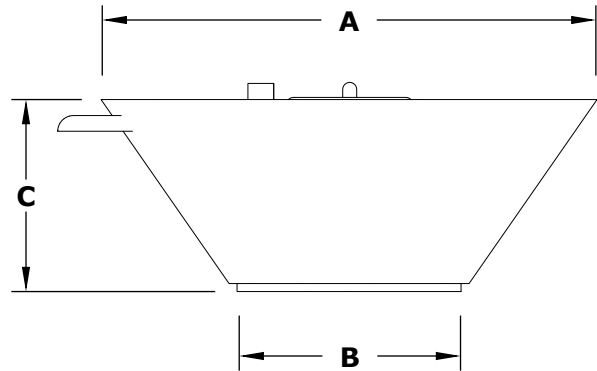

# CAZO FIRE & WATER BOWL - POWDER COAT

**ISOMETRIC VIEW**

**RIGHT SIDE VIEW**

**Drain Holes**

**Fire Pan**

**TOP VIEW**

**BOTTOM SIDE VIEW**

SKU	A	B	C	D	E	BTU
OPT-R24PCFW	24"	10"	10"	8"	8"	45,000
OPT-R24PCFWE12V	24"	10"	10"	8"	8"	45,000
OPT-R30PCFW	30"	16"	12"	8"	10"	65,000
OPT-R30PCFWE12V	30"	16"	12"	8"	10"	65,000
OPT-R36PCFW	36"	20"	12"	10"	10"	65,000
OPT-R36PCFWE12V	36"	20"	12"	10"	10"	65,000

Fire Bowl Material: Copper  
 Finish: Hammered Patina Finish  
 Pan Material: 304 Stainless Steel  
 Burner Material: 304 Stainless Steel

**12V ELECTRONIC IGNITION**  
 ANSI Z21.97-(2017) / CSA 2.41-(2017)