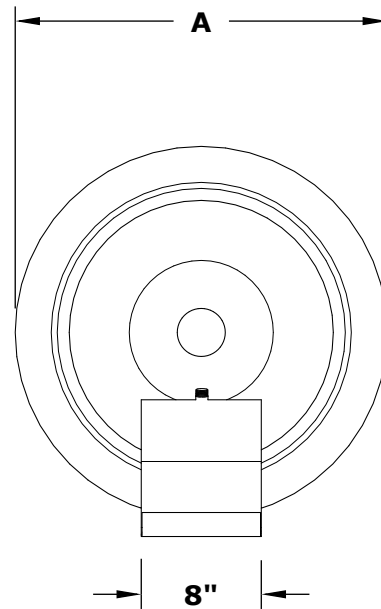

CAZO PLANTER & WATER BOWL
GFRC CONCRETE

ISOMETRIC VIEW

TOP VIEW

RIGHT SIDE VIEW

FRONT SIDE VIEW

PART NUMBER	A	B	C	GPM
OPT-24RPW	24"	9"	9"	7-10
OPT-31RPW	31"	10"	10"	7-10
OPT-36RPW	36"	14"	12"	7-10
OPT-48RPW	48"	20"	16"	7-10