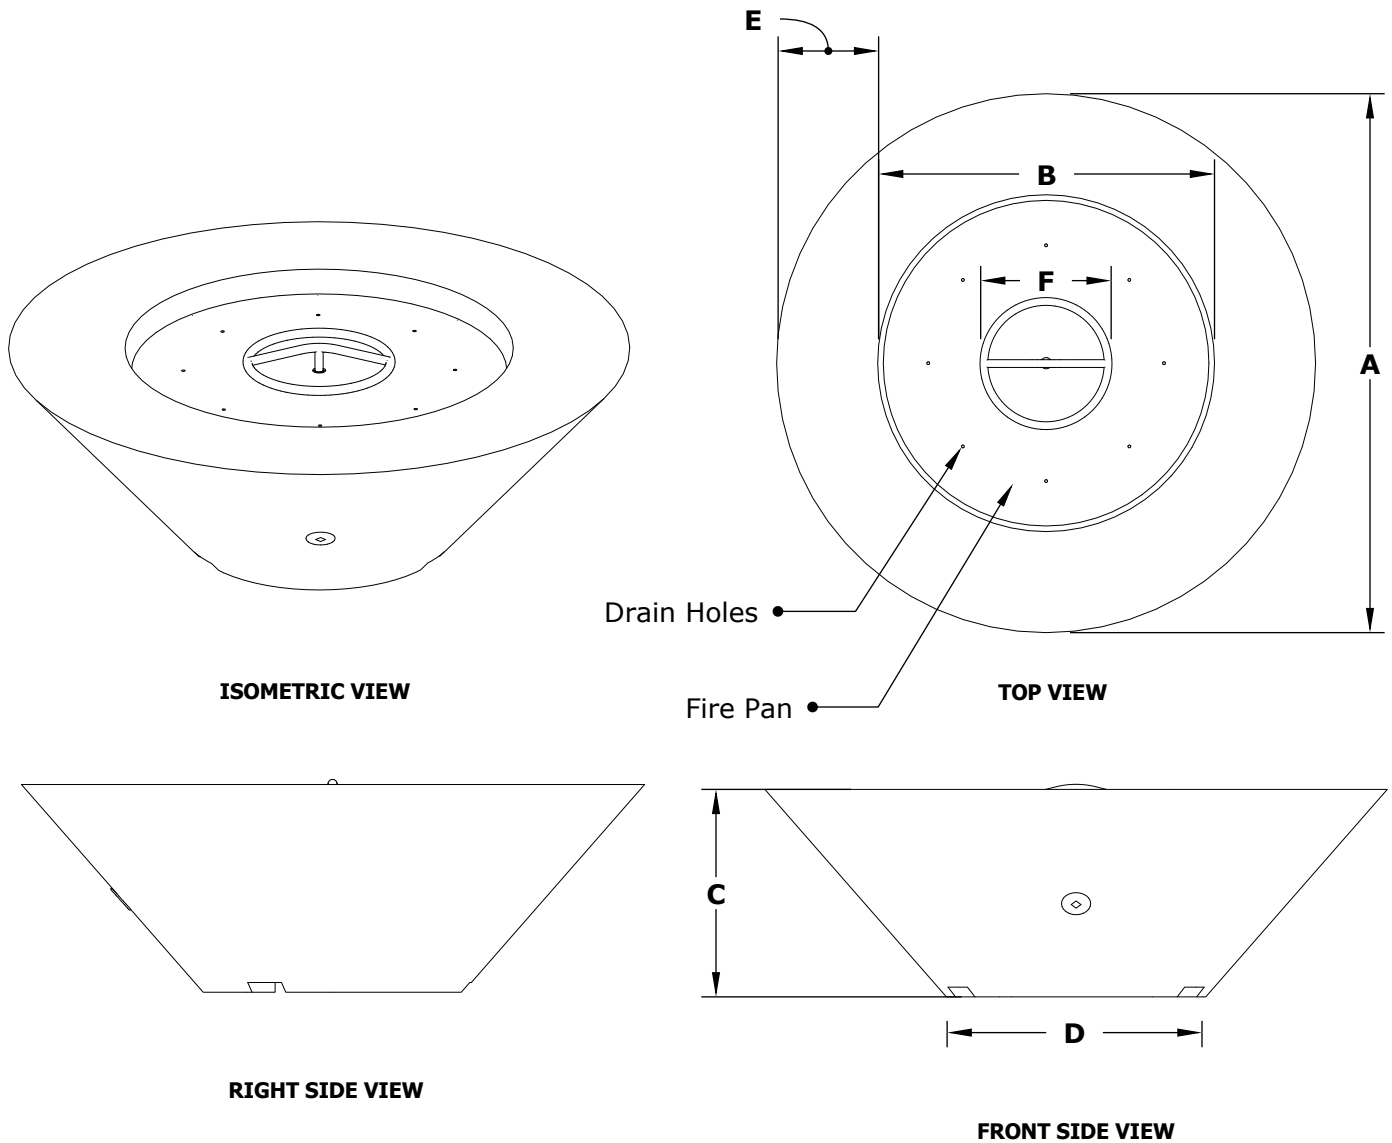

CAZO WIDE LEDGE FIRE PIT- GFRC CONCRETE

SKU	A	B	C	D	E	F	BTU
OPT-CZ48	48"	30"	17"	20"	9"	12" Single Ring	65,000
OPT-CZ60	60"	40"	20"	30"	10"	18" Double Ring	65,000
OPT-CZ48EKIT	48"	30"	17"	20"	9"	12" Single Ring	65,000
OPT-CZ60EKIT	60"	40"	20"	30"	10"	18" Double Ring	65,000

Includes: Pan, Burner, NG or LP orifice, Whistle Free Hose, Black Lava Rock.

Fire Pit Material: GFRC Concrete
 Pan Material: 304 Stainless Steel
 Burner Material: 304 Stainless Steel
 Ignition Type: Match Lit or Electronic

Standard 2" Depth on all pans

110V ELECTRONIC IGNITION
 ANSI Z21.97-(2017) / CSA 2.41-(2017)