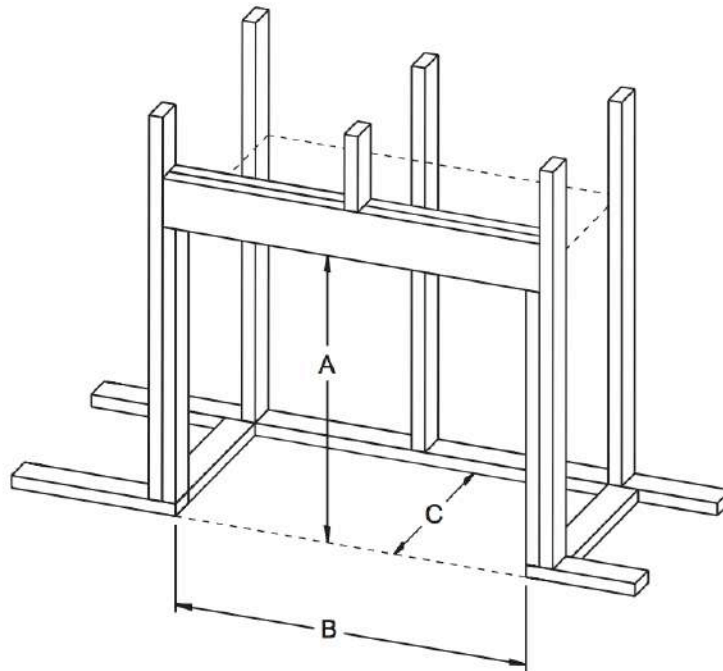

Model	A	B	C
OP36FB	36	41	19 1/4
OP42FB	36	45	19 1/4

Image can be referenced for Outdoor Linear Fireplace, Outdoor Traditional Fireplace, and Outdoor Firebox

TRADITIONAL BURNER SPECIFICATIONS

Model	Description	BTUs Input	Minimum Firebox Dimensions in Inches			
			Front Width	Rear Width	Depth	Height
ONR24	24-inch Outdoor Harmony Burner, Millivolt	50,000	34 5/16	28	15 9/16	24 3/16
ONI24	24-inch Outdoor Harmony Burner, IP	50,000	34 5/16	28	15 9/16	24 3/16
ONR30	30-inch Outdoor Harmony Burner, Millivolt	50,000	36 5/16	32	15 9/16	24 3/16
ONI30	30-inch Outdoor Harmony Burner, IP	50,000	36 5/16	32	15 9/16	24 3/16

CONTEMPORARY BURNER SPECIFICATIONS

Model	Description	Minimum Firebox Dimensions in Inches			
		Front Width	Rear Width	Depth	Height
OLI24	24-inch Outdoor Loft Burner, IP	34 5/16	28	15 9/16	24 3/16
OLI30	30-inch Outdoor Loft Burner, IP	38 5/16	32	15 9/16	24 3/16