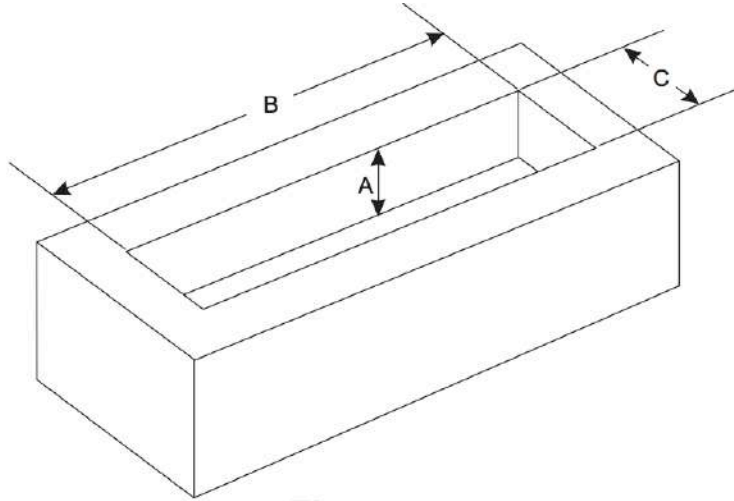

specifications

OUTDOOR LINEAR FIRE PIT SPECIFICATIONS

Internal Enclosure Dimensions (inches)

Model	A	B	C
OL48TP	7 1/2* Min.	51 3/4 Min. / 52 1/2 Max.	22 5/8 Min. / 23 1/2 Max.
OL60TP	7 1/2* Min.	63 3/4 Min. / 64 1/2 Max.	22 5/8 Min. / 23 1/2 Max.

*If installing a drain tray accessory, add at least 6 inches more to the height to allow for the drain pan, connector, and tubing.

OUTDOOR LINEAR FIREPLACE SPECIFICATIONS

Outdoor Linear Fireplace includes two metal studs and noncombustible backer board. Additional materials may be required for installation.

Model	A	B	C
OLL48FP	40 13/16	52	19 1/16
OLL48SP	40 13/16	52	22 5/16
OLL60FP	31	64	19 1/4
OLL60SP	31	64	22 1/2

*If installing a drain tray accessory, please see manual for additional instructions.

OUTDOOR FIREPLACE SPECIFICATIONS

Outdoor Fireplace includes two metal studs and noncombustible backer board. Additional materials may be required for installation.

Model	A	B	C
OP36FP	36	41	19 1/4
OP42FP	36	45	19 1/4