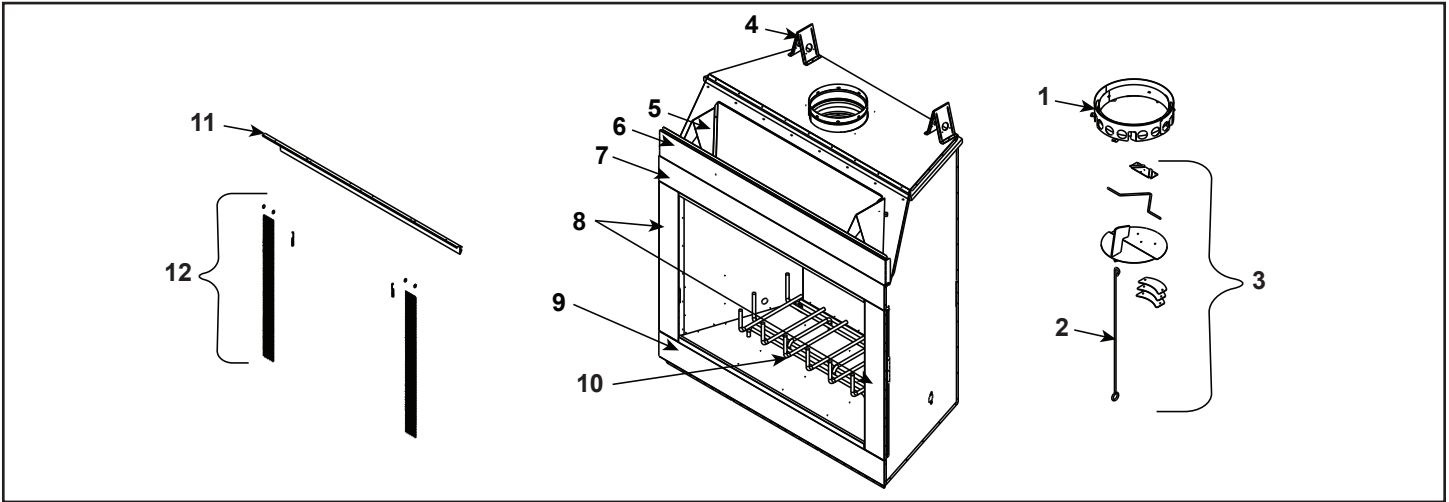

Service Parts

BILTMORE (SB60, SB60HB)

36" Woodburning Fireplace

Beginning Manufacturing Date: N/A
Ending Manufacturing Date: Active

IMPORTANT: THIS IS DATED INFORMATION. Parts must be ordered from a dealer or distributor. **Hearth and Home Technologies does not sell directly to consumers.** Provide model number and serial number when requesting service parts from your dealer or distributor.

ITEM	DESCRIPTION	COMMENTS	PART NUMBER
1	Starter Section Assembly		22072B
2	Damper Blade Assembly		29964
3	Damper Control		20549
	Damper Weight		SRV19785
4	Rear Top Standoff	Qty 2 req	19228
5	Front Top Standoff	Qty 2 req	11864
6	Top Front		SRV4013-206BK
7	Top Front Face		SRV31313BK
8	Column (Right or Left)		SRV4013-004BK
9	Bottom Front Face		SRV31311BK
10	Grate		GR30
11	Smoke Shield		SRV32949BK
12	Firescreen Assembly	Qty 2 req	33699
	Firescreen Handle	1 ea.	SRV10002
	Firescreen Rod	Qty 2 req	SRV12052
	Grate Retainer	Qty 2 req	4017-060
	Nailing Flange	Qty 4 req	31190
	Outside Air Kit		AK22
	Fastener Pack		13580
	Outside Air Shield		SRV33271
	4 in. Outside Air Inlet Ring		25692
	Screen Cover (top only)		SRV31319BK
	Side Trim	Qty 2 req	SRV31326BK
	Strip Protector	Qty 2 req	SRV18320
	Touch-Up Paint		71479