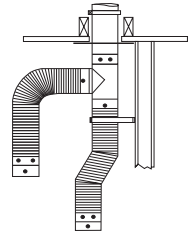

## DuraConnect I & DuraConnect II

OFFSET THRU CEILING

90° OFFSET W/TEE

THRU THE WALL  
TO BVO

COMBINED VENT  
THRU CEILING