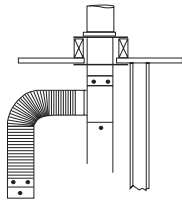

## DuraConnect I & DuraConnect II

OFFSET THRU CEILING

90° OFFSET W/TEE

THRU THE WALL  
TO BVO

COMBINED VENT  
THRU CEILING