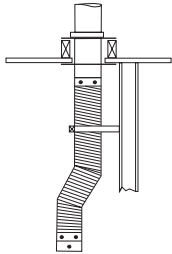

## DuraConnect I & DuraConnect II

OFFSET THRU CEILING

90° OFFSET W/TEE

THRU THE WALL  
TO BVO

COMBINED VENT  
THRU CEILING