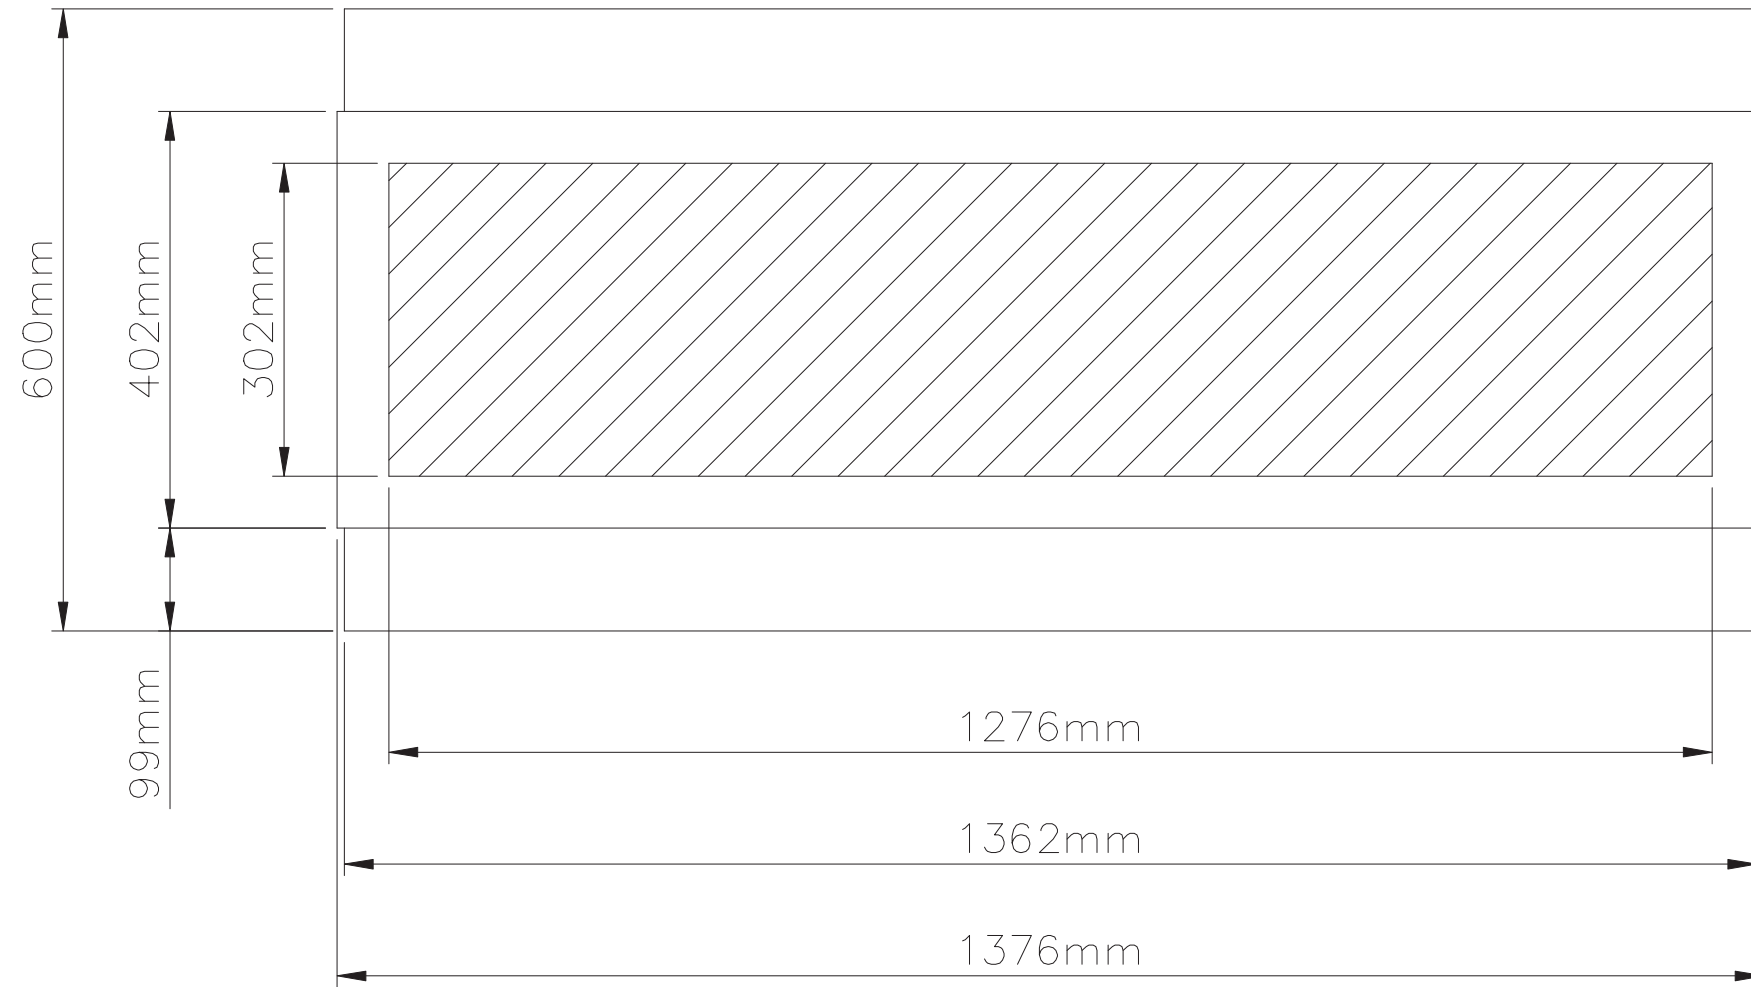

TECHNICAL SPECIFICATIONS	
MODEL	102755-DE
VOLTAGE	120 AC 60 Hz
WATTS	1500 W Max
NO HEATER	25 W
MOTOR HEATER	19 W
APPLIANCE WIDTH	54 1/8"
APPLIANCE HEIGHT	23 5/8"
APPLIANCE DEPTH	11 7/8"
GROSS WEIGHT	121 lbs
PLUG LOCATION	Left side
CORD LENGTH	70 7/8"
ROUGH WALL OPENING	55" x 25"
BTU	4800

SERIES Built-In	MODEL BI-55-DE		REV 1
SCALE 1" = 1'-0"	DATE: 11/16/2017	SHEET 1 OF 1	

TECHNICAL SPECIFICATIONS	
MODEL	102755-DE
VOLTAGE	120 AC 60 Hz
WATTS	1500 W Max
NO HEATER	25 W
MOTOR HEATER	19 W
APPLIANCE WIDTH	137.6 cm
APPLIANCE HEIGHT	60 cm
APPLIANCE DEPTH	30.2 cm
GROSS WEIGHT	55 kgs
PLUG LOCATION	Left side
CORD LENGTH	180 cm
ROUGH WALL OPENING	140 cm x 63.5 cm
BTU	4800

SERIES Built-In	MODEL BI-55-DE		REV 1
SCALE 1" = 1'-0"	DATE: 11/16/2017	SHEET 1 OF 1	