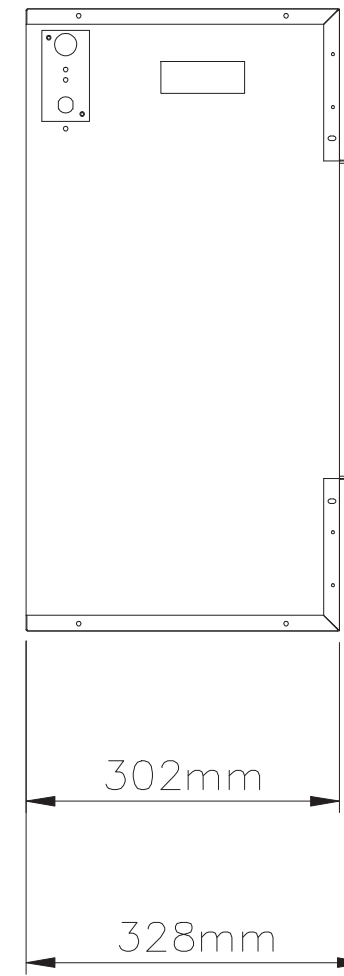

TECHNICAL SPECIFICATIONS	
MODEL	102755-DE
VOLTAGE	120 AC 60 Hz
WATTS	1500 W Max
NO HEATER	25 W
MOTOR HEATER	19 W
APPLIANCE WIDTH	54 1/8"
APPLIANCE HEIGHT	23 5/8"
APPLIANCE DEPTH	11 7/8"
GROSS WEIGHT	121 lbs
PLUG LOCATION	Left side
CORD LENGTH	70 7/8"
ROUGH WALL OPENING	55" x 25"
BTU	4800

SERIES Built-In	MODEL BI-55-DE		REV 1
SCALE 1" = 1'-0"	DATE: 11/16/2017	SHEET 1 OF 1	

TECHNICAL SPECIFICATIONS	
MODEL	102755-DE
VOLTAGE	120 AC 60 Hz
WATTS	1500 W Max
NO HEATER	25 W
MOTOR HEATER	19 W
APPLIANCE WIDTH	137.6 cm
APPLIANCE HEIGHT	60 cm
APPLIANCE DEPTH	30.2 cm
GROSS WEIGHT	55 kgs
PLUG LOCATION	Left side
CORD LENGTH	180 cm
ROUGH WALL OPENING	140 cm x 63.5 cm
BTU	4800

SERIES Built-In	MODEL BI-55-DE		REV 1
SCALE 1" = 1'-0"	DATE: 11/16/2017	SHEET 1 OF 1	