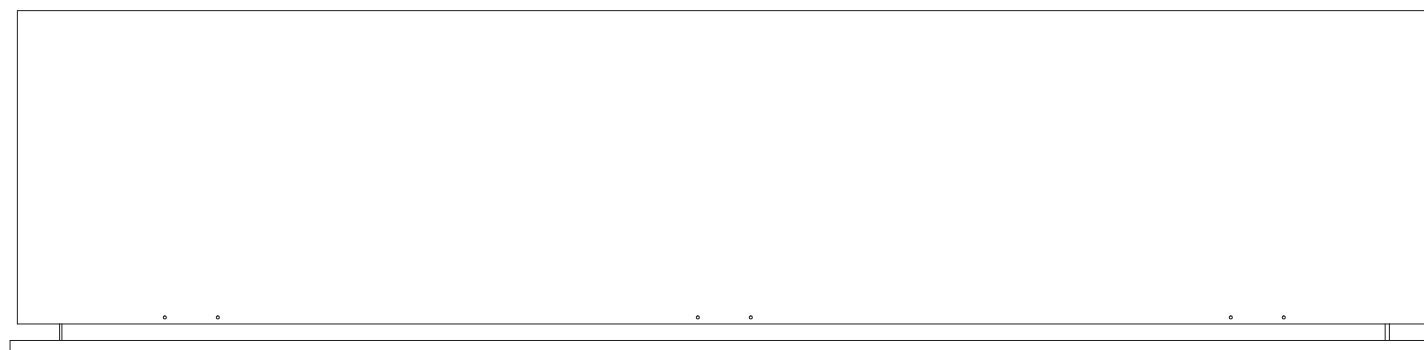

TECHNICAL SPECIFICATIONS	
MODEL	102755-DE
VOLTAGE	120 AC 60 Hz
WATTS	1500 W Max
NO HEATER	25 W
MOTOR HEATER	19 W
APPLIANCE WIDTH	54 1/8"
APPLIANCE HEIGHT	23 5/8"
APPLIANCE DEPTH	11 7/8"
GROSS WEIGHT	121 lbs
PLUG LOCATION	Left side
CORD LENGTH	70 7/8"
ROUGH WALL OPENING	55" x 25"
BTU	4800

SERIES Built-In	MODEL BI-55-DE		REV 1
SCALE 1" = 1'-0"	DATE: 11/16/2017	SHEET 1 OF 1	

TECHNICAL SPECIFICATIONS	
MODEL	102755-DE
VOLTAGE	120 AC 60 Hz
WATTS	1500 W Max
NO HEATER	25 W
MOTOR HEATER	19 W
APPLIANCE WIDTH	137.6 cm
APPLIANCE HEIGHT	60 cm
APPLIANCE DEPTH	30.2 cm
GROSS WEIGHT	55 kgs
PLUG LOCATION	Left side
CORD LENGTH	180 cm
ROUGH WALL OPENING	140 cm x 63.5 cm
BTU	4800

SERIES Built-In	MODEL BI-55-DE		REV 1
SCALE 1" = 1'-0"	DATE: 11/16/2017	SHEET 1 OF 1	