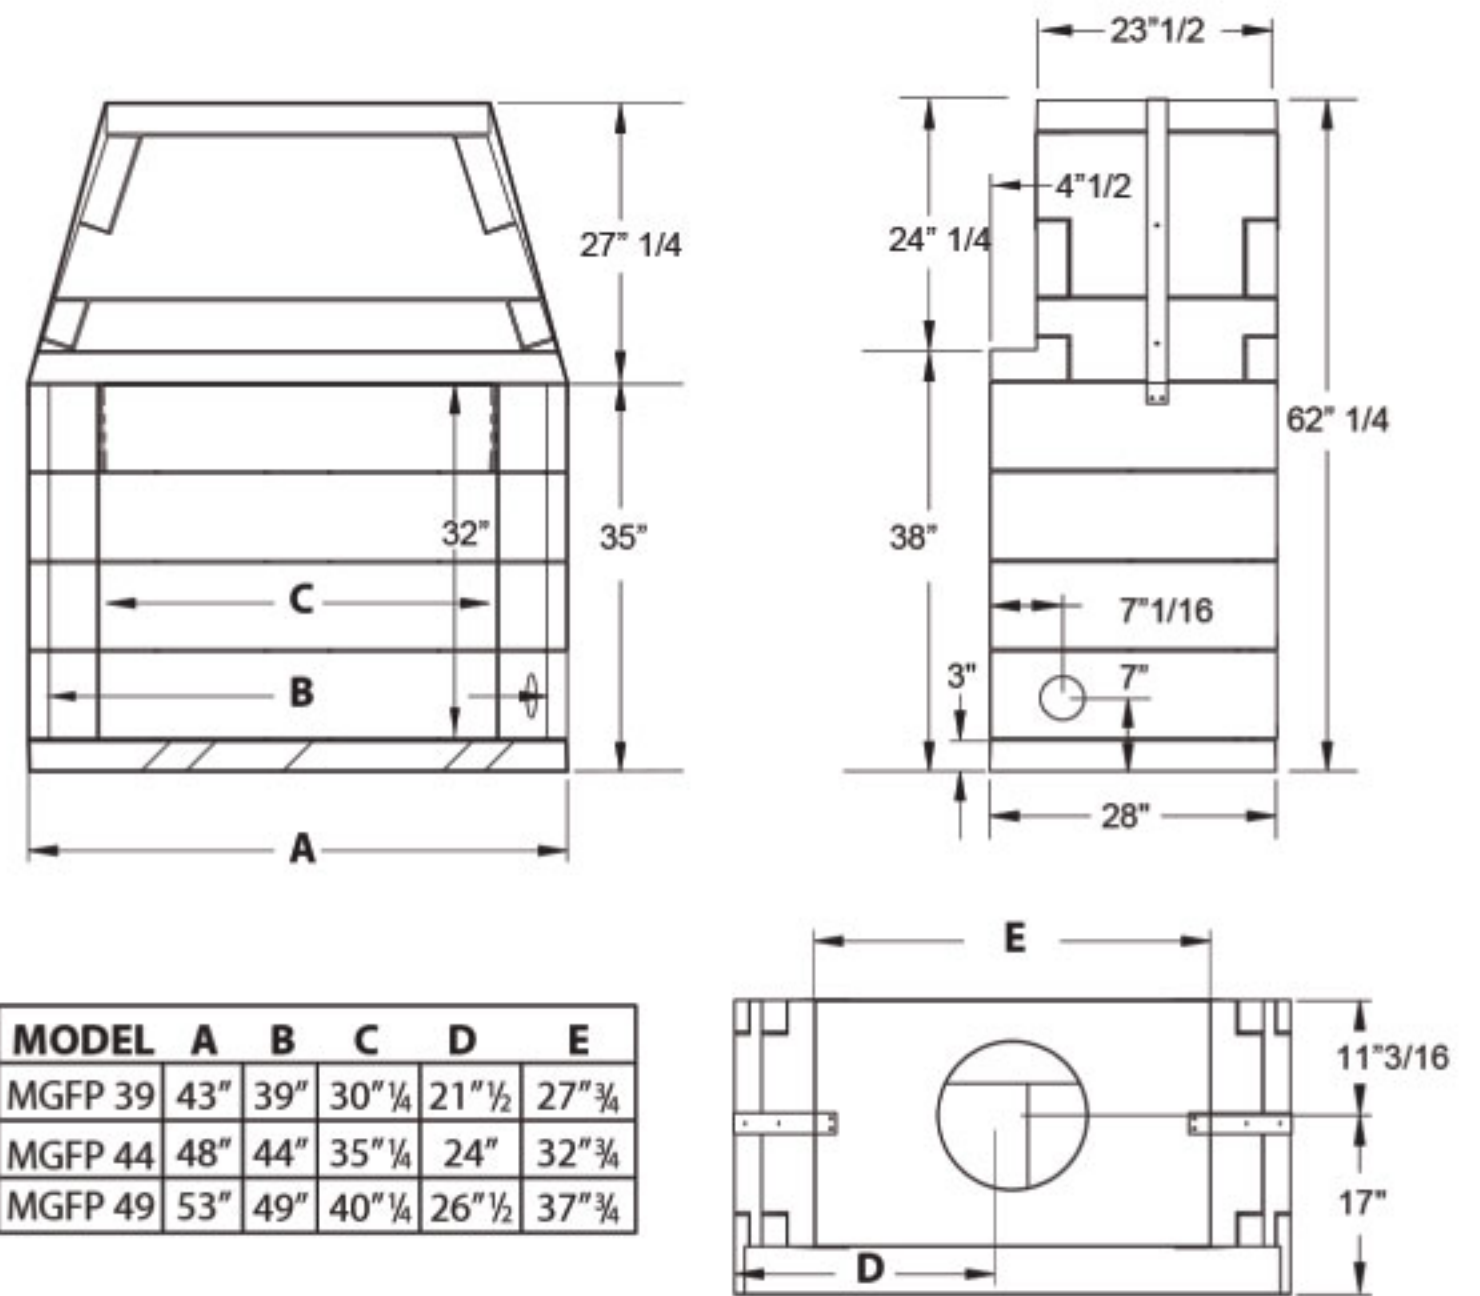

B-Vent Gas-Burning Series

Designed for easy, multi-floor installations, our light-weight masonry fireplace systems meet all necessary U.S. building codes for outdoor / indoor construction.

Features and Benefits:

- A fireplace system complete with a set of R.H. Peterson "Real-Fyre" realistic gas logs, designed with rich detail to replicate the natural beauty of wood
- Clean and Environmentally Friendly: Gas-burning fireplaces have lower outputs of carbon monoxide, pollutants, and particulate matter compared to wood-burners
- Convenient, No-Mess Operation: Free from sparks and long-burning embers, no chimney cleaning, no messy ashes or wood chips, no wood storage space needed
- Superior Warmth in four Sizes:*
  - MGFP39 (39"): 65,000 BTU's (natural gas)
  - MGFP44 (44"): 65,000 BTU's (natural gas)
  - MGFP49 (49"): 80,000 BTU's (natural gas)
  - MGFPST43 (See Thru) (43"): 90,000 BTU's (natural gas)
- *Also Available for Propane
- Smaller Flue for reduced framing requirements. Architects love it!
- Compliant with ANSI-Z 21.50 gas fireplace standard
- Handheld remote control for turning the gas on or off
- Electronic ignition with battery backup
- Safety shutoff feature for fail-safe operation
- Utilizes industry standard 10" B-Vent chimney, (12" for See Through)
- Optional firebrick colors and patterns for an authentic fireplace look-and-feel

Product Specifications

*Dimensions are nominal due to grout joint differences. Please refer to instruction manual for framing clearance specifics. The instruction manual can be found at www.Mason-Lite.com/Architects

Optional Mason-Lite Brick Panels

MASON-LITE
by MFI • Masonry Fireplace Industries, LLC

Modular Pre-Cast Fireplace Systems

AUTHORIZED DEALER