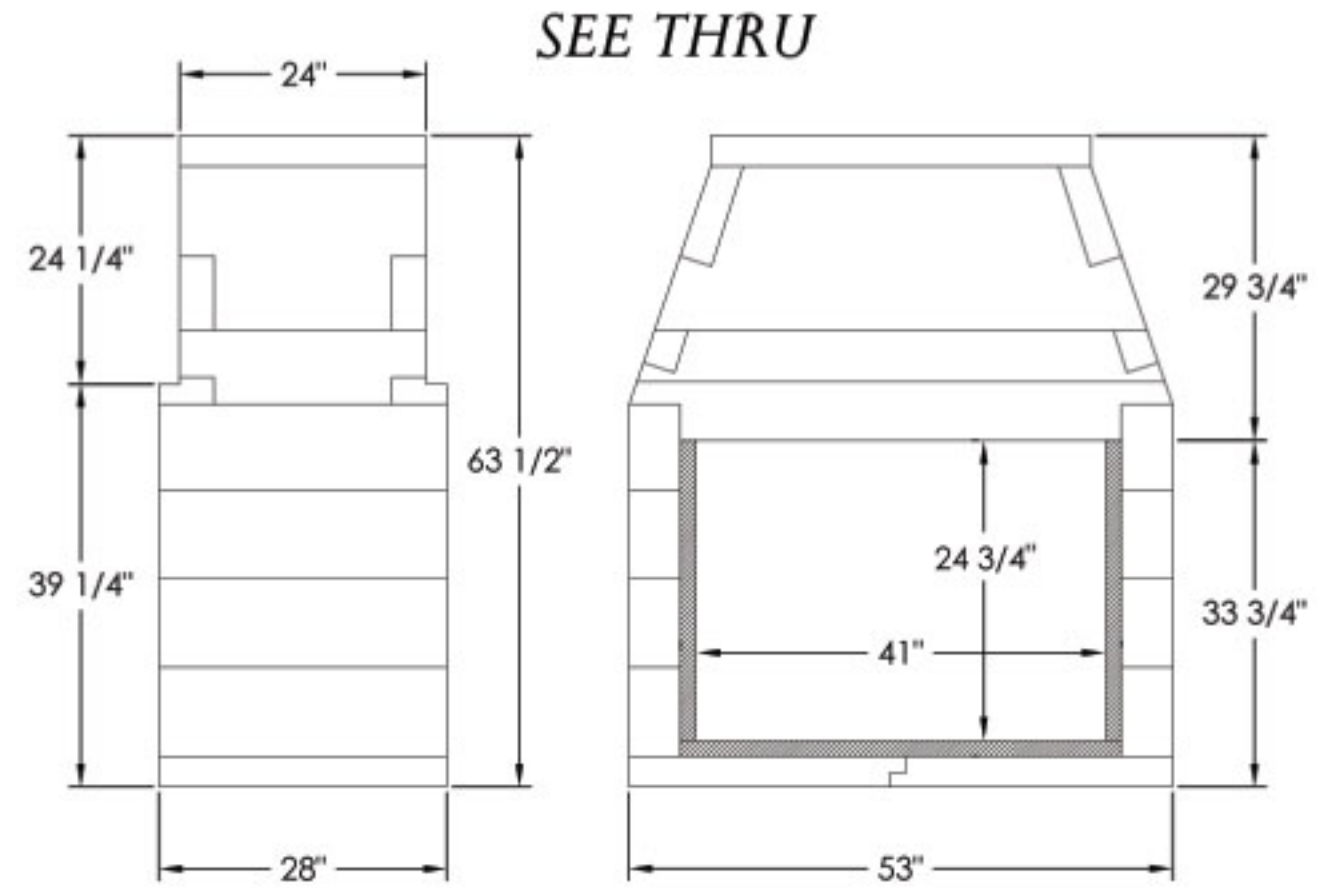

B-Vent Gas-Burning Series

Designed for easy, multi-floor installations, our light-weight masonry fireplace systems meet all necessary U.S. building codes for outdoor / indoor construction.

Features and Benefits:

- A fireplace system complete with a set of R.H. Peterson "Real-Fyre" realistic gas logs, designed with rich detail to replicate the natural beauty of wood
- Clean and Environmentally Friendly: Gas-burning fireplaces have lower outputs of carbon monoxide, pollutants, and particulate matter compared to wood-burners
- Convenient, No-Mess Operation: Free from sparks and long-burning embers, no chimney cleaning, no messy ashes or wood chips, no wood storage space needed
- Superior Warmth in four Sizes:*
  - MGFP39 (39"): 65,000 BTU's (natural gas)
  - MGFP44 (44"): 65,000 BTU's (natural gas)
  - MGFP49 (49"): 80,000 BTU's (natural gas)
  - MGFPST43 (See Thru) (43"): 90,000 BTU's (natural gas)
- *Also Available for Propane
- Smaller Flue for reduced framing requirements. Architects love it!
- Compliant with ANSI-Z 21.50 gas fireplace standard
- Handheld remote control for turning the gas on or off
- Electronic ignition with battery backup
- Safety shutoff feature for fail-safe operation
- Utilizes industry standard 10" B-Vent chimney, (12" for See Through)
- Optional firebrick colors and patterns for an authentic fireplace look-and-feel

Product Specifications

*Dimensions are nominal due to grout joint differences. Please refer to instruction manual for framing clearance specifics. The instruction manual can be found at www.Mason-Lite.com/Architects

Optional Mason-Lite Brick Panels

MASON-LITE
by MFI • Masonry Fireplace Industries, LLC

Modular Pre-Cast Fireplace Systems

AUTHORIZED DEALER