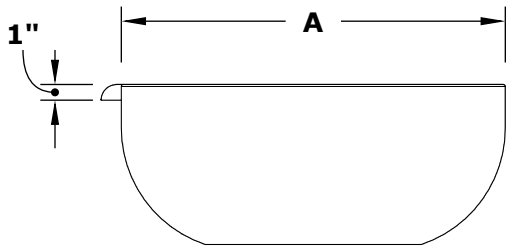

AVALON METAL WATER BOWL

ISOMETRIC VIEW

TOP VIEW

RIGHT SIDE VIEW

Smooth Flow
Water Fitting
(1 1/2" Connection)

SECTION CUT

FRONT SIDE VIEW

1 1/2" Inlet

| Hammered Copper | Stainless Steel | A | B | C | D | E | F | GPM |
|-----------------|-----------------|-----|-----|-----|------|-----|------|------|
| OPT-24AVCPWO | OPT-24AVSSWO | 24" | 10" | 12" | 2" | 8" | 3" | 7-10 |
| OPT-30AVCPWO | OPT-30AVSSWO | 30" | 13" | 15" | 3.5" | 8" | 3.5" | 7-10 |
| OPT-36AVCPWO | OPT-36AVSSWO | 36" | 13" | 18" | 3.5" | 10" | 3.5" | 7-10 |

Bowl Material: Copper / Steel
Includes: Bowl, Copper Scupper,
Water Fitting