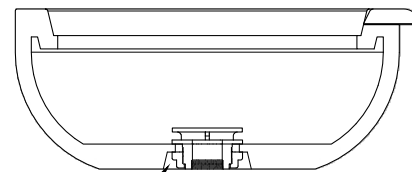

AVALON METAL WATER BOWL

ISOMETRIC VIEW

TOP VIEW

RIGHT SIDE VIEW

Smooth Flow
Water Fitting
(1 1/2" Connection)

SECTION CUT

FRONT SIDE VIEW

1 1/2" Inlet

| Hammered Copper | Stainless Steel | A | B | C | D | E | F | GPM |
|-----------------|-----------------|-----|-----|-----|------|-----|------|------|
| OPT-24AVCPWO | OPT-24AVSSWO | 24" | 10" | 12" | 2" | 8" | 3" | 7-10 |
| OPT-30AVCPWO | OPT-30AVSSWO | 30" | 13" | 15" | 3.5" | 8" | 3.5" | 7-10 |
| OPT-36AVCPWO | OPT-36AVSSWO | 36" | 13" | 18" | 3.5" | 10" | 3.5" | 7-10 |

Bowl Material: Copper / Steel
Includes: Bowl, Copper Scupper,
Water Fitting