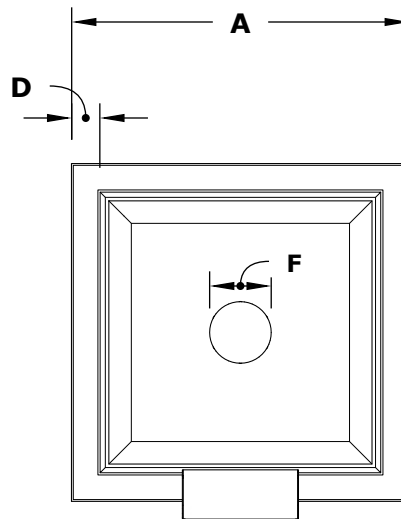

AVALON METAL WATER BOWL

ISOMETRIC VIEW

TOP VIEW

RIGHT SIDE VIEW

Smooth Flow
Water Fitting
(1 1/2" Connection)

SECTION CUT

FRONT SIDE VIEW

1 1/2" Inlet

| Hammered Copper | Stainless Steel | A | B | C | D | E | F | GPM |
|-----------------|-----------------|-----|-----|-----|------|-----|------|------|
| OPT-24AVCPWO | OPT-24AVSSWO | 24" | 10" | 12" | 2" | 8" | 3" | 7-10 |
| OPT-30AVCPWO | OPT-30AVSSWO | 30" | 13" | 15" | 3.5" | 8" | 3.5" | 7-10 |
| OPT-36AVCPWO | OPT-36AVSSWO | 36" | 13" | 18" | 3.5" | 10" | 3.5" | 7-10 |

Bowl Material: Copper / Steel
Includes: Bowl, Copper Scupper,
Water Fitting