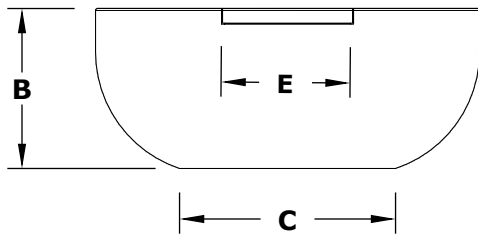

AVALON METAL WATER BOWL

ISOMETRIC VIEW

TOP VIEW

RIGHT SIDE VIEW

Smooth Flow
Water Fitting
(1 1/2" Connection)

SECTION CUT

FRONT SIDE VIEW

1 1/2" Inlet

| Hammered Copper | Stainless Steel | A | B | C | D | E | F | GPM |
|-----------------|-----------------|-----|-----|-----|------|-----|------|------|
| OPT-24AVCPWO | OPT-24AVSSWO | 24" | 10" | 12" | 2" | 8" | 3" | 7-10 |
| OPT-30AVCPWO | OPT-30AVSSWO | 30" | 13" | 15" | 3.5" | 8" | 3.5" | 7-10 |
| OPT-36AVCPWO | OPT-36AVSSWO | 36" | 13" | 18" | 3.5" | 10" | 3.5" | 7-10 |

Bowl Material: Copper / Steel
Includes: Bowl, Copper Scupper,
Water Fitting