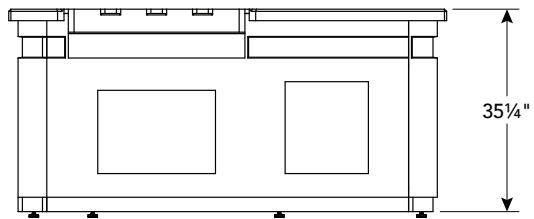

30" L-Series Island Bundle IP30LB-CGD-75SM

Dimensions: 76¼" wide x 34¾" deep x 36" high

L-Series Bundle includes:

- GFRC Island with Concrete Grey base & Polished Smoke top
- **30NBL** - 30" L-Series Built-In Grill with Backburner & Rotisserie Kit
- **16-15-DSSD** - 16" x 15" Double Drawer
- **20-14-SS DLV** - 20" x 14" Door with Tank Tray & Louvers
- **14-20-SS DL** - 14" x 20" Door
- **3092A** - 16" x 14½" 1-Hour Stainless Steel Gas Timer Box

L-Series Island Bundle **sold only as complete package** with products listed above.

30" T-Series Island Bundle IP30TO-CGT-75SM

Dimensions: 76¼" wide x 34¾" deep x 36" high

T-Series Bundle includes:

- GFRC Island with Concrete Grey base & Polished Smoke top
- **30NBT-00SP** - 30" T-Series Built-In Grill (-00SP model)
- **20-14-SS DLV** - 20" x 14" Door with Tank Tray & Louvers
- **14-20-SS DL** - 14" x 20" Door
- **3092A** - 16" x 14½" 1-Hour Stainless Steel Gas Timer Box

T-Series Island Bundle **sold only as complete package** with products listed above.

30" L-Series Island Bundle IP30LB-CGD-75SM

TOP

LEFT

FRONT

30" T-Series Island Bundle IP30T0-CGT-75SM

TOP

LEFT