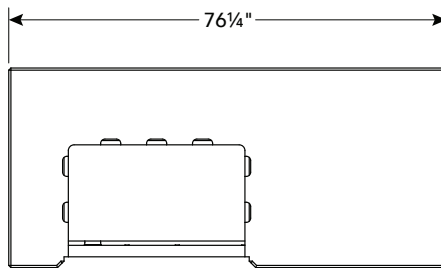

30" L-Series Island Bundle IP30LB-CGD-75SM

Dimensions: 76¼" wide x 34¾" deep x 36" high

L-Series Bundle includes:

- GFRC Island with Concrete Grey base & Polished Smoke top
- **30NBL** - 30" L-Series Built-In Grill with Backburner & Rotisserie Kit
- **16-15-DSSD** - 16" x 15" Double Drawer
- **20-14-SS DLV** - 20" x 14" Door with Tank Tray & Louvers
- **14-20-SS DL** - 14" x 20" Door
- **3092A** - 16" x 14½" 1-Hour Stainless Steel Gas Timer Box

L-Series Island Bundle **sold only as complete package** with products listed above.

30" T-Series Island Bundle IP30TO-CGT-75SM

Dimensions: 76¼" wide x 34¾" deep x 36" high

T-Series Bundle includes:

- GFRC Island with Concrete Grey base & Polished Smoke top
- **30NBT-00SP** - 30" T-Series Built-In Grill (-00SP model)
- **20-14-SS DLV** - 20" x 14" Door with Tank Tray & Louvers
- **14-20-SS DL** - 14" x 20" Door
- **3092A** - 16" x 14½" 1-Hour Stainless Steel Gas Timer Box

T-Series Island Bundle **sold only as complete package** with products listed above.

30" L-Series Island Bundle IP30LB-CGD-75SM

TOP

LEFT

FRONT

30" T-Series Island Bundle IP30T0-CGT-75SM

TOP

LEFT