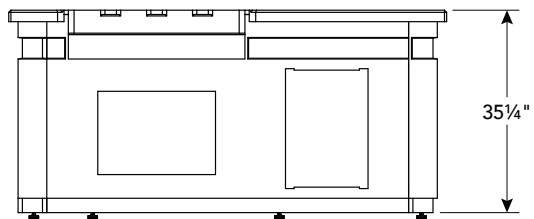

30" L-Series Island Bundle IP30LB-CGD-75SM

Dimensions: 76¼" wide x 34¾" deep x 36" high

L-Series Bundle includes:

- GFRC Island with Concrete Grey base & Polished Smoke top
- **30NBL** - 30" L-Series Built-In Grill with Backburner & Rotisserie Kit
- **16-15-DSSD** - 16" x 15" Double Drawer
- **20-14-SS DLV** - 20" x 14" Door with Tank Tray & Louvers
- **14-20-SS DL** - 14" x 20" Door
- **3092A** - 16" x 14½" 1-Hour Stainless Steel Gas Timer Box

L-Series Island Bundle **sold only as complete package** with products listed above.

30" T-Series Island Bundle IP30TO-CGT-75SM

Dimensions: 76¼" wide x 34¾" deep x 36" high

T-Series Bundle includes:

- GFRC Island with Concrete Grey base & Polished Smoke top
- **30NBT-00SP** - 30" T-Series Built-In Grill (-00SP model)
- **20-14-SS DLV** - 20" x 14" Door with Tank Tray & Louvers
- **14-20-SS DL** - 14" x 20" Door
- **3092A** - 16" x 14½" 1-Hour Stainless Steel Gas Timer Box

T-Series Island Bundle **sold only as complete package** with products listed above.

30" L-Series Island Bundle IP30LB-CGD-75SM

TOP

LEFT

FRONT

30" T-Series Island Bundle IP30T0-CGT-75SM

TOP

LEFT