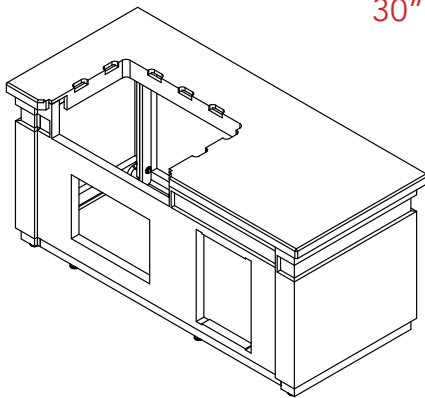

30" L-Series Island Bundle IP30LB-CGD-75SM

Dimensions: 76¼" wide x 34¾" deep x 36" high

L-Series Bundle includes:

- GFRC Island with Concrete Grey base & Polished Smoke top
- **30NBL** - 30" L-Series Built-In Grill with Backburner & Rotisserie Kit
- **16-15-DSSD** - 16" x 15" Double Drawer
- **20-14-SS DLV** - 20" x 14" Door with Tank Tray & Louvers
- **14-20-SS DL** - 14" x 20" Door
- **3092A** - 16" x 14½" 1-Hour Stainless Steel Gas Timer Box

L-Series Island Bundle **sold only as complete package** with products listed above.

30" T-Series Island Bundle IP30TO-CGT-75SM

Dimensions: 76¼" wide x 34¾" deep x 36" high

T-Series Bundle includes:

- GFRC Island with Concrete Grey base & Polished Smoke top
- **30NBT-00SP** - 30" T-Series Built-In Grill (-00SP model)
- **20-14-SS DLV** - 20" x 14" Door with Tank Tray & Louvers
- **14-20-SS DL** - 14" x 20" Door
- **3092A** - 16" x 14½" 1-Hour Stainless Steel Gas Timer Box

T-Series Island Bundle **sold only as complete package** with products listed above.

30" L-Series Island Bundle IP30LB-CGD-75SM

TOP

LEFT

FRONT

30" T-Series Island Bundle IP30T0-CGT-75SM

TOP

LEFT