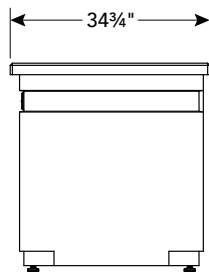

30" L-Series Island Bundle IP30LB-CGD-75SM

Dimensions: 76¼" wide x 34¾" deep x 36" high

L-Series Bundle includes:

- GFRC Island with Concrete Grey base & Polished Smoke top
- **30NBL** - 30" L-Series Built-In Grill with Backburner & Rotisserie Kit
- **16-15-DSSD** - 16" x 15" Double Drawer
- **20-14-SS DLV** - 20" x 14" Door with Tank Tray & Louvers
- **14-20-SS DL** - 14" x 20" Door
- **3092A** - 16" x 14½" 1-Hour Stainless Steel Gas Timer Box

L-Series Island Bundle **sold only as complete package** with products listed above.

30" T-Series Island Bundle IP30TO-CGT-75SM

Dimensions: 76¼" wide x 34¾" deep x 36" high

T-Series Bundle includes:

- GFRC Island with Concrete Grey base & Polished Smoke top
- **30NBT-00SP** - 30" T-Series Built-In Grill (-00SP model)
- **20-14-SS DLV** - 20" x 14" Door with Tank Tray & Louvers
- **14-20-SS DL** - 14" x 20" Door
- **3092A** - 16" x 14½" 1-Hour Stainless Steel Gas Timer Box

T-Series Island Bundle **sold only as complete package** with products listed above.

30" L-Series Island Bundle IP30LB-CGD-75SM

TOP

LEFT

FRONT

30" T-Series Island Bundle IP30T0-CGT-75SM

TOP

LEFT