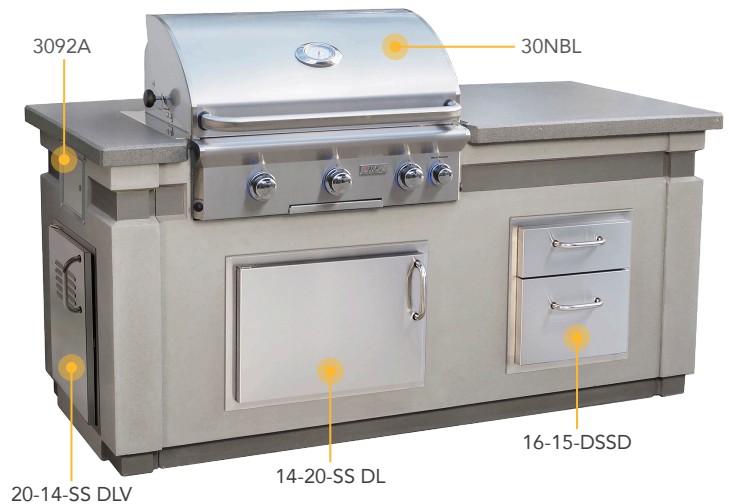

AOG Island Bundles

with Grey Concrete Base and Smoke Polished Top

AOG Island "Bundles"

Highlighting a GFRC island designed specifically for the AOG 30" built-in grills, these two handsome new island packages "bundle" the grill with popular accessories to hit sharp price points. The island has a concrete grey base with a smoke accent strip and kick plate and a polished smoke counter top. Choose the 30" L-Series island bundle featuring the new 30NBL or T-Series version with the basic 30NBT-00SP.

30" L-Series Island Bundle IP30LB-CGD-75SM

Dimensions: 76¼" wide x 34¾" deep x 36" high

L-Series Bundle includes:

- GFRC Island with Concrete Grey base & Polished Smoke top
- **30NBL** - 30" L-Series Built-In Grill with Backburner & Rotisserie Kit
- **16-15-DSSD** - 16" x 15" Double Drawer
- **20-14-SS DLV** - 20" x 14" Door with Tank Tray & Louvers
- **14-20-SS DL** - 14" x 20" Door
- **3092A** - 16" x 14½" 1-Hour Stainless Steel Gas Timer Box

L-Series Island Bundle **sold only as complete package** with products listed above.

30" T-Series Island Bundle IP30TO-CGT-75SM

Dimensions: 76¼" wide x 34¾" deep x 36" high

T-Series Bundle includes:

- GFRC Island with Concrete Grey base & Polished Smoke top
- **30NBT-00SP** - 30" T-Series Built-In Grill (-00SP model)
- **20-14-SS DLV** - 20" x 14" Door with Tank Tray & Louvers
- **14-20-SS DL** - 14" x 20" Door
- **3092A** - 16" x 14½" 1-Hour Stainless Steel Gas Timer Box

T-Series Island Bundle **sold only as complete package** with products listed above.

30" L-Series Island Bundle IP30LB-CGD-75SM

TOP

LEFT

FRONT

30" T-Series Island Bundle IP30T0-CGT-75SM

TOP

LEFT