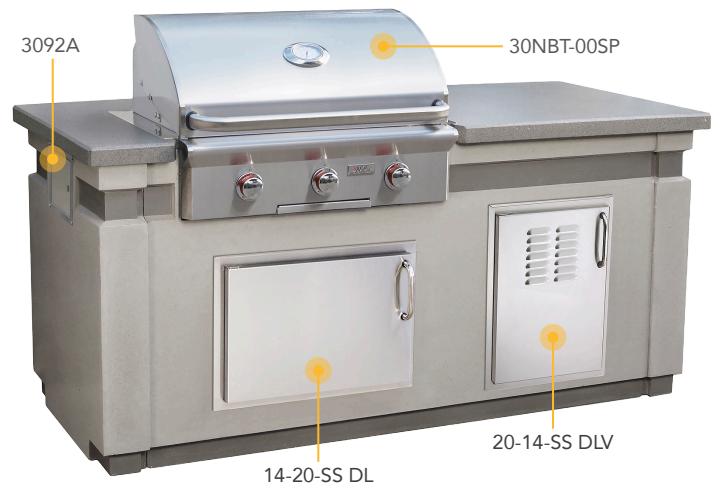

AOG Island Bundles

with Grey Concrete Base and Smoke Polished Top

AOG Island "Bundles"

Highlighting a GFRC island designed specifically for the AOG 30" built-in grills, these two handsome new island packages "bundle" the grill with popular accessories to hit sharp price points. The island has a concrete grey base with a smoke accent strip and kick plate and a polished smoke counter top. Choose the 30" L-Series island bundle featuring the new 30NBL or T-Series version with the basic 30NBT-00SP.

30" L-Series Island Bundle IP30LB-CGD-75SM

Dimensions: 76¼" wide x 34¾" deep x 36" high

L-Series Bundle includes:

- GFRC Island with Concrete Grey base & Polished Smoke top
- **30NBL** - 30" L-Series Built-In Grill with Backburner & Rotisserie Kit
- **16-15-DSSD** - 16" x 15" Double Drawer
- **20-14-SS DLV** - 20" x 14" Door with Tank Tray & Louvers
- **14-20-SS DL** - 14" x 20" Door
- **3092A** - 16" x 14½" 1-Hour Stainless Steel Gas Timer Box

L-Series Island Bundle **sold only as complete package** with products listed above.

30" T-Series Island Bundle IP30TO-CGT-75SM

Dimensions: 76¼" wide x 34¾" deep x 36" high

T-Series Bundle includes:

- GFRC Island with Concrete Grey base & Polished Smoke top
- **30NBT-00SP** - 30" T-Series Built-In Grill (-00SP model)
- **20-14-SS DLV** - 20" x 14" Door with Tank Tray & Louvers
- **14-20-SS DL** - 14" x 20" Door
- **3092A** - 16" x 14½" 1-Hour Stainless Steel Gas Timer Box

T-Series Island Bundle **sold only as complete package** with products listed above.

30" L-Series Island Bundle IP30LB-CGD-75SM

TOP

LEFT

FRONT

30" T-Series Island Bundle IP30T0-CGT-75SM

TOP

LEFT