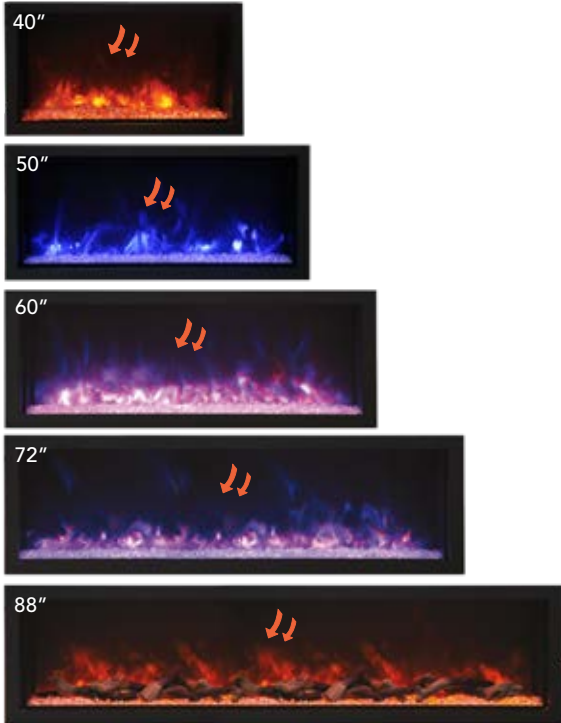

PANORAMA EXTRA TALL

LIGHTING

Ambient canopy lighting: Shown On and Off, illuminate media like never before with a spectrum of lighting in 13 different colors.

Fire & Ice Flame®: Vibrant multi-colored state-of-the-art FIRE & ICE® flame that is easily changed from purple to orange or yellow to blue to purple, rose or violet to blue with just a click of the remote.

Built with Amantii's FIRE & ICE® Flame presentation made of three color LED light strips allowing for multi-color flame options. With just a click of the included remote control, choose from blue, rose, violet, yellow or orange colored flames. Additional media options available for purchase, please see back page for more details.

FIRE & ICE® Flame presentation. Three light strips allow for yellow, orange, blue, violet & rose colored flames

*Remote control may not be exactly as shown

	BI-40	BI-50	BI-60	BI-72	BI-88
Volts	120	120	120	120	120
Amps	12.5	12.5	12.5	12.5	12.5
Watts	1500 max	1500 max	1500 max	1500 max	1500 max
Heater On	1500 watts high, 750 watts low	1500 watts high, 750 watts low	1500 watts high, 750 watts low	1500 watts high, 750 watts low	1500 watts high, 750 watts low
Heater Off	22 watts	22 watts	22 watts	22 watts	22 watts
Lamps	LED 22 watts	LED 22 watts	LED 22 watts	LED 22 watts	LED 22 watts
Rotor Motor	1 at 5 watts	1 at 5 watts	1 at 5 watts	1 at 5 watts	1 at 5 watts
Height, Width, Depth	29-1/2 x 38-5/8 x 12-5/8	29-1/2 x 48-5/8 x 12-5/8	29-1/2 x 58-5/8 x 12-5/8	29-1/2 x 72-1/8 x 12-5/8	29-1/2 x 88-5/8 x 12-5/8
Glass Viewing Opening	11-7/8 x 35-1/4	11-7/8 x 45-1/4	11-7/8 x 55-1/4	17-3/4 x 68-3/4	17-3/4 x 84-3/4
Surround Size	21-3/4 x 39-1/8	21-3/4 x 49-1/8	21-3/4 x 59-1/8	21-3/4 x 72-5/8	21-3/4 x 88-5/8
Shipping Size	45-1/4 x 14-1/2 x 31-1/4	55-1/2 x 14-1/2 x 31-1/4	65-1/2 x 14-1/2 x 31-1/4	82-1/2 x 14-1/2 x 31-1/4	98-1/2 x 14-1/2 x 31-1/4
Shipping Weight	94.6 lbs. Glass Included	110 lbs. Glass Included	127.6 lbs. Glass Included	156.2 lbs. Glass Included	195.8 lbs. Glass Included