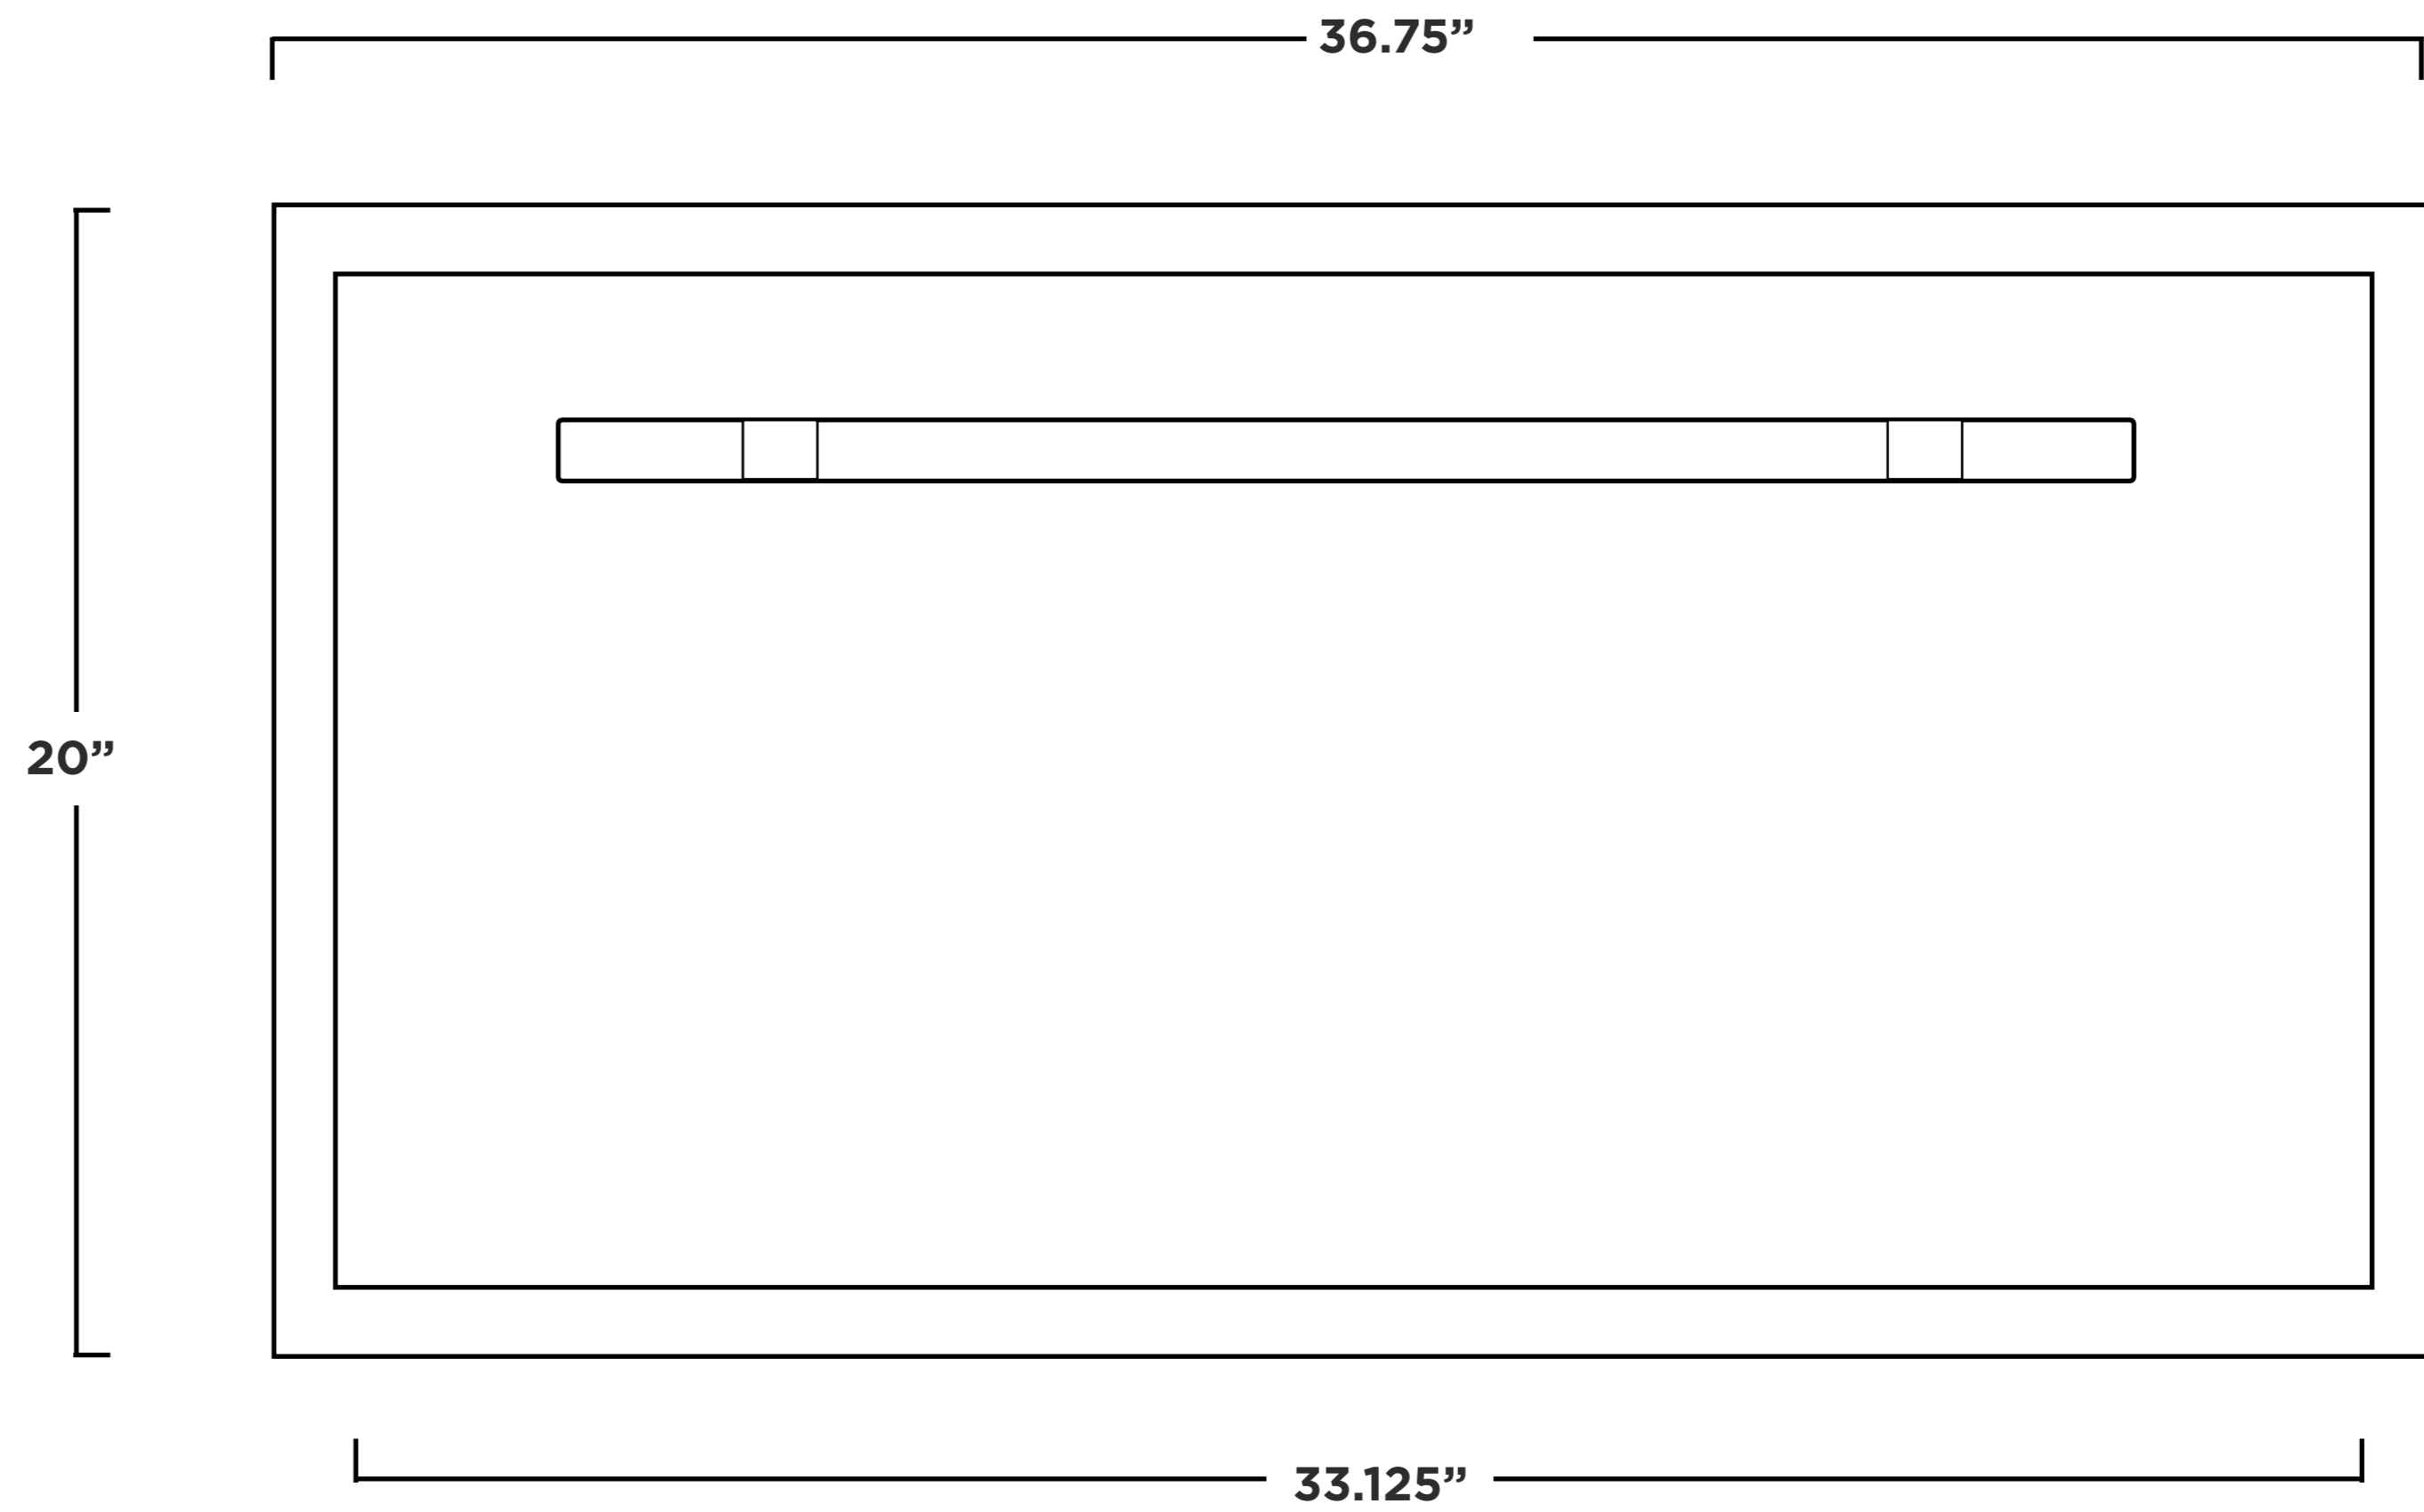

SUMMERSET

PROFESSIONAL GRILLS

36" Fuel Storage Drawer

Model	AMGSD-36
Cutout Dimensions **	34.75"W 17.75H x 22"D
Actual Dimensions	36.75"W 20"H x 17.875"D

NOTES