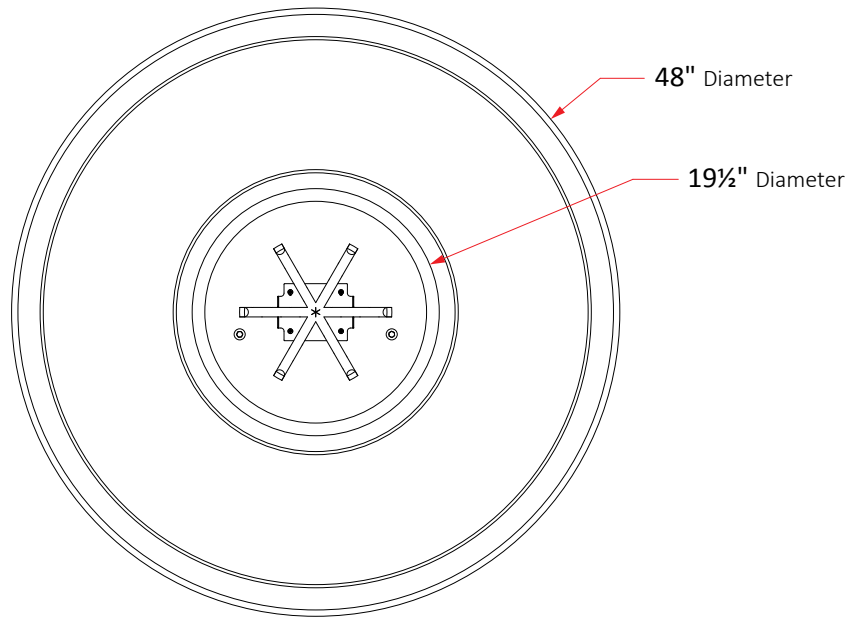

Cosmopolitan Round Firetable

Model #: 645-xx-11-V2xC

AMERICAN
FYRE DESIGNS™
 outdoor Products Collection

#645 - Cosmopolitan Firetable Specs

Dimensions:	48" diameter x 24"h
Weight:	250 lbs
Key Valve (V2) BTU's:	60,000 (NG)/50,000 (LP)

Accepts a 5 gal. Propane tank inside the unit (not included).