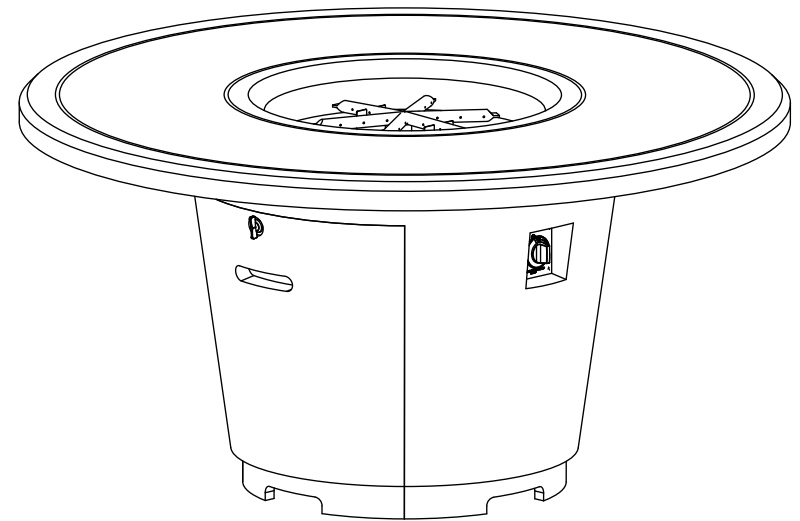

Cosmopolitan Round Firetable

Model #: 645-xx-11-V2xC

AMERICAN
FYRE DESIGNS™
 outdoor Products Collection

#645 - Cosmopolitan Firetable Specs

Dimensions:	48" diameter x 24"h
Weight:	250 lbs
Key Valve (V2) BTU's:	60,000 (NG)/50,000 (LP)

Accepts a 5 gal. Propane tank inside the unit (not included).