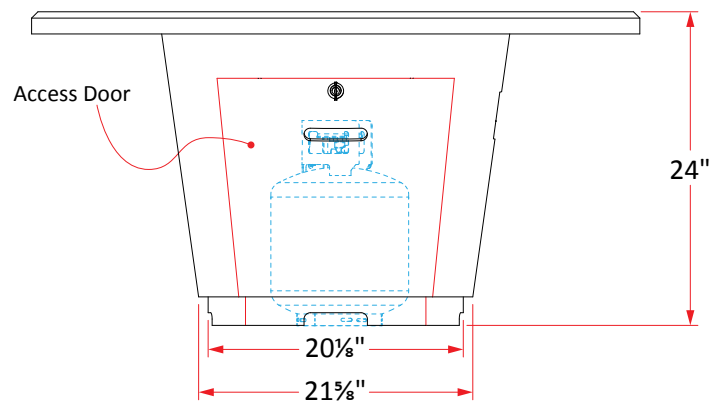

Cosmopolitan Round Firetable

Model #: 645-xx-11-V2xC

AMERICAN
FYRE DESIGNS™
 outdoor Products Collection

#645 - Cosmopolitan Firetable Specs

Dimensions:	48" diameter x 24"h
Weight:	250 lbs
Key Valve (V2) BTU's:	60,000 (NG)/50,000 (LP)

Accepts a 5 gal. Propane tank inside the unit (not included).