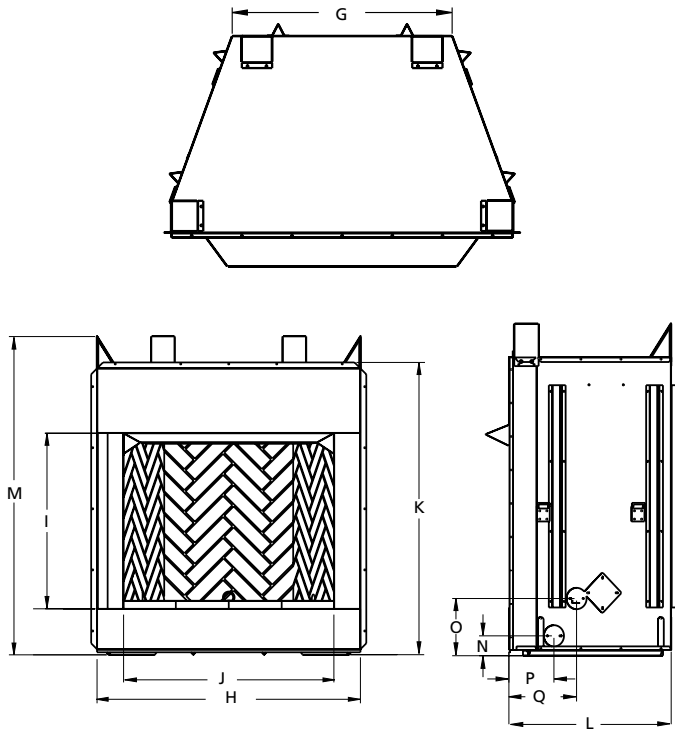

## FRAMING SPECIFICATIONS

	VRE6036	VRE6042	VRE6050
A	54-5/8"	54-5/8"	54-5/8"
B	45-3/8"	51-3/8"	59-1/4"
C	28-1/4"	30-1/8"	30-1/8"