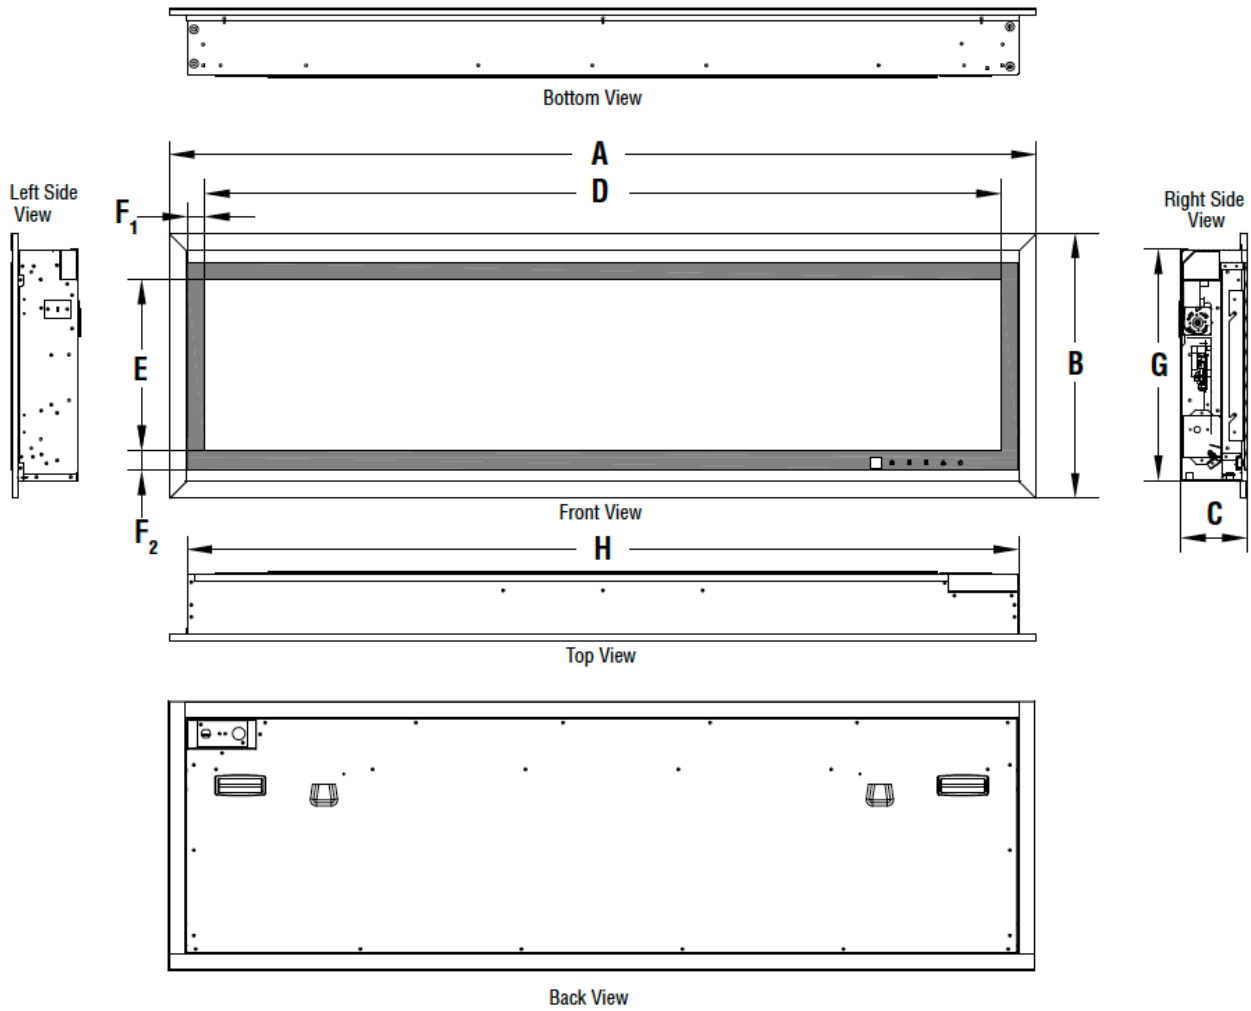

### ERL 2000 DIMENSIONS

	45"	55"
A	49-7/8"	59-7/8"
B	18-3/8"	18-3/8"
C	4-5/8"	4-5/8"
D	45"	55"
E	11-7/8"	11-7/8"
F <sub>1</sub>	1-1/4"	1-1/4"
F <sub>2</sub>	1-3/8"	1-3/8"
G	16"	16"
H	47-1/2"	57-1/2"

### FRAMING SPECIFICATIONS

	ERL2045	ERL2055
HEIGHT	16-1/2"	16-1/2"
WIDTH	48"	58"
DEPTH	5-1/8"	5-1/8"