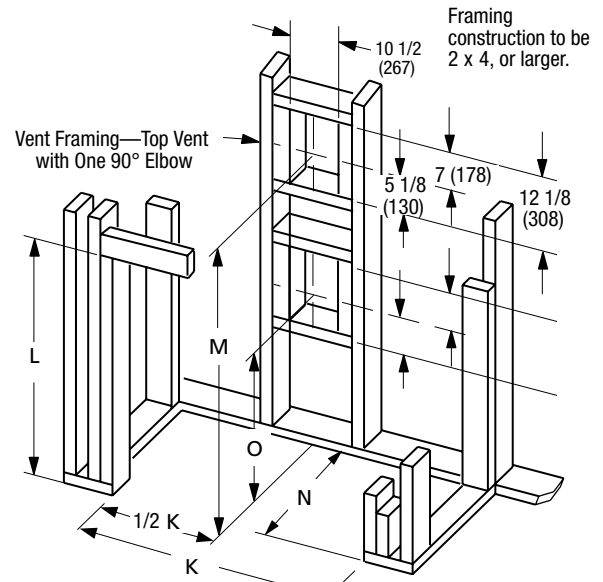

FLAT WALL FRAMING SPECIFICATIONS

* Includes 4" for fold-up standoffs

FIREPLACE EFFICIENCIES — Listed to ANSI Z21.88 as a gas fireplace heater

MODEL	FUEL	BTU/HR	AFUE**	P4 / ENERGYGUIDE*
DRT4240	NG	36,000-24,000	61.1%	62.4%
DRT4240	LP	31,000-21,000	61.6%	62.9%
DRT4245	NG	42,000-25,000	65.9%	62.7%
DRT4245	LP	41,000-22,000	61.1%	62.4%

*Intermittent ignition systems.

**Annual Fuel Utilization Efficiency (AFUE) is the recognized U.S. rating system for the total efficiency of heating products.

*Glass viewing area dimensions

On the Cover: DRT4245 shown with Blackstone Ceramic Fiber Liner

IMPORTANT NOTES:

As with any fireplace, this appliance is extremely hot during operation. Read and understand all operating instructions before using this appliance. For further information, consult your dealer.

Local conditions, such as elevation, wind, vent configuration and choice of fuel will affect overall appearance of the fire and heating performance. Performance can also vary with home design and insulation, climate, condition and type of fuel used, appliance location, burn rate, accessories chosen, chimney installation and how the appliance is operated.

Diagrams, illustrations and photographs are not to scale—consult installation instructions. Product designs, materials, dimensions, specifications, colors and prices are subject to change or discontinuance without notice.

© 2020 Innovative Hearth Products

785732M 01/20