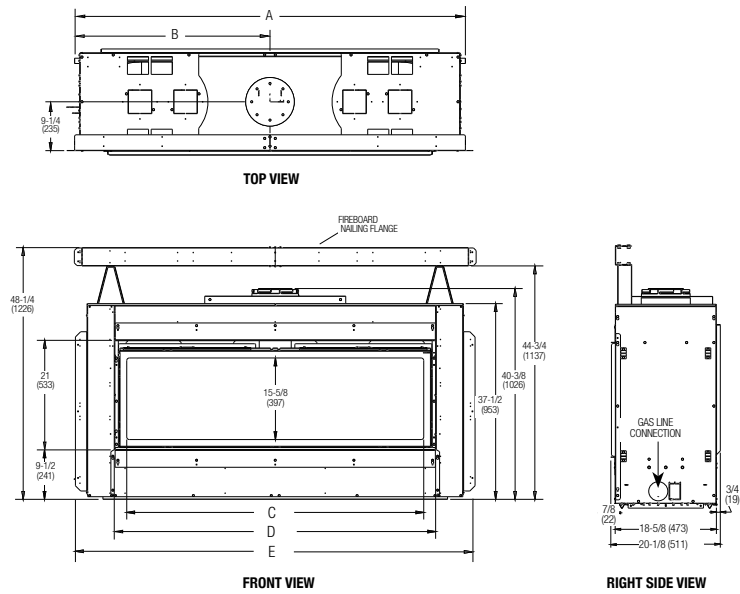

60", 72", & 84" MODELS

DRL 6000 SERIES DIMENSIONS

Models	A	B	C	D	E
48"	54-1/4"	27-1/8"	46"	50-3/8"	57-7/16"
60"	74"	37"	56-5/8"	61-1/2"	76-5/8"
72"	86"	43"	68-5/8"	73-1/2"	88-5/8"
84"	98"	49"	80-5/8"	85-1/2"	100-5/8"

• REFER TO INSTALLATION MANUAL FOR ALL REQUIRED CLEARANCES TO COMBUSTIBLES.

On the Cover: *DRL6084 fireplace with black porcelain interior and platinum crushed glass media*