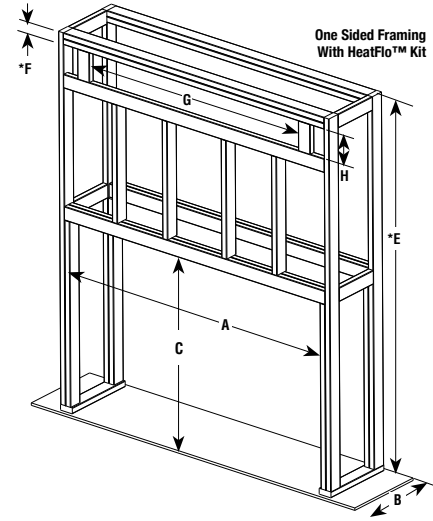

FRAMING SPECIFICATIONS

DRL 6000 SERIES FRAMING DIMENSIONS

Models	A	B	C	E	F	G	H
48" One Sided Framing HeatFlo Kit	55-5/8"	19-1/2"	39-1/8"	84"	1-1/2"	53-1/2"	5-1/8"
60" One Sided Framing HeatFlo Kit	74-1/4"	19-1/2"	48-1/2"	84"	3"	62"	7-1/2"
72" One Sided Framing HeatFlo Kit	86-1/4"	19-1/2"	48-1/2"	84"	3"	78"	7-1/2"
84" One Sided Framing HeatFlo Kit	98-1/4"	19-1/2"	48-1/2"	84"	3"	90"	7-1/2"

E. Minimum height from appliance base to ceiling
F. Minimum Opening Distance from Ceiling to Allow for Min Distance from HeatFlo Register to Ceiling of 6"

• REFER TO MANUAL FOR COMPLETE SEE-THROUGH APPLICATION FRAMING DIMENSIONS AND MORE.

FIREPLACE BTU OPERATING RANGE

MODEL	FUEL	BTU/HR	AFUE	P4
DRL 6048	NG	35,000-23,500	63.0	62.5
DRL 6048	LP	31,000-25,500	63.0	62.4
DRL 6060-B	NG	40,000-28,000	52.6	55.1
DRL 6060-B	LP	40,000-30,000	52.6	54.0
DRL 6072	NG	45,000-31,500	55.0	57.0
DRL 6072	LP	43,000-32,250	55.0	57.8
DRL 6084	NG	50,000-35,000	51.1	55.4
DRL 6084	LP	47,000-35,250	56.7	63.1

IMPORTANT NOTES:

As with any fireplace, this appliance is extremely hot during operation. Read and understand all operating instructions before using this appliance. For further information, consult your dealer.

Local conditions, such as elevation and choice of fuel will affect overall appearance of the fire and heating performance. Performance can also vary with home design and insulation, ceiling height, accessories chosen and appliance location.

Diagrams, illustrations and photographs are not to scale — consult installation instructions. Product designs, materials, dimensions, specifications, colors and prices are subject to change or discontinuance without notice.