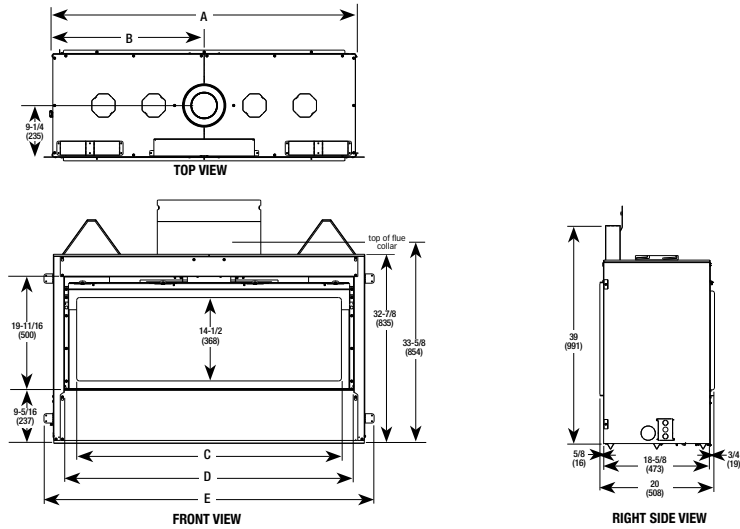

APPLIANCE SPECIFICATIONS

48" MODEL

60", 72", & 84" MODELS

DRL 4000 SERIES DIMENSIONS

Models	A	B	C	D	E
48"	54-1/4"	27-1/8"	46"	50-3/8"	57-7/16"
60"	74"	37"	56-5/8"	61-1/2"	76-5/8"
72"	86"	43"	68-5/8"	73-1/2"	88-5/8"
84"	98"	49"	80-5/8"	85-1/2"	100-5/8"