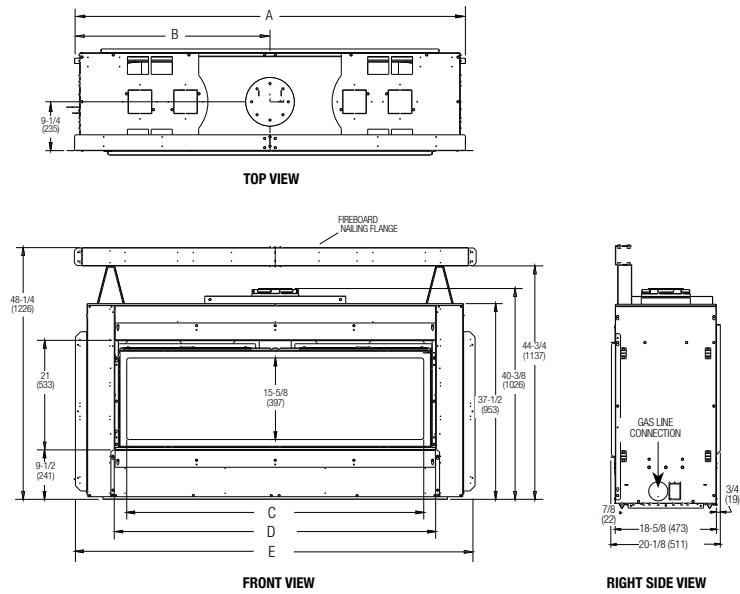

APPLIANCE SPECIFICATIONS

48" MODEL

60", 72", & 84" MODELS

DRL 4000 SERIES DIMENSIONS

Models	A	B	C	D	E
48"	54-1/4"	27-1/8"	46"	50-3/8"	57-7/16"
60"	74"	37"	56-5/8"	61-1/2"	76-5/8"
72"	86"	43"	68-5/8"	73-1/2"	88-5/8"
84"	98"	49"	80-5/8"	85-1/2"	100-5/8"