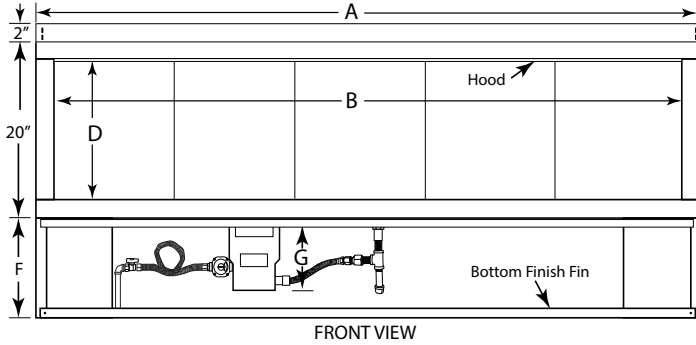

VRE4636 shown with Sapphire Blue large crushed glass media & optional see-through kit

INTERIOR MEDIA OPTIONS

Diamond Crystal (included)

Sapphire Blue

Onyx Black

APPLIANCE SPECIFICATIONS

VRE4600

	36	48	60	72
A	40"	52"	64"	76"
B	36"	48"	60"	72"
C	33-1/2"	33-1/2"	33-1/2"	33-1/2"
D	16"	16"	16"	16"
E*	16-1/4"*	16-1/4"*	16-1/4"*	16-1/4"*
F	11-1/2"	11-1/2"	11-1/2"	11-1/2"
G	8-3/4"	8-3/4"	8-3/4"	8-3/4"

* Subtract 1/4" for see-through applications.

FRAMING SPECIFICATIONS

VRE4600

	36	48	60	72
A	40-1/2"	52-1/2"	64-1/2"	76-1/2"
B	33-3/4"	33-3/4"	33-3/4"	33-3/4"
C ¹ SINGLE SIDED DEPTH	16-1/4"	16-1/4"	16-1/4"	16-1/4"
C ² SEE-THROUGH DEPTH	15"	15"	15"	15"