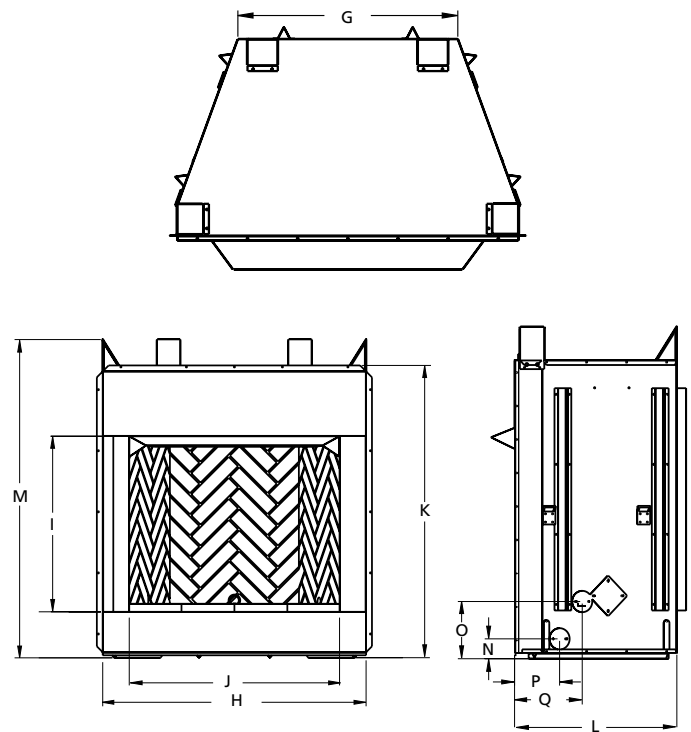

APPLIANCE SPECIFICATIONS

	VRE6036	VRE6042	VRE6050
G	29"	30-5/16"	38-5/16"
H	45-1/8"	51-1/8"	59"
I	30"	30"	30"
J	36"	42"	50"
K	49"	49"	49"
L	28"	30"	28-1/2"
M	54-1/2"	54-1/2"	54-1/2"
N	3-5/16"	3-5/16"	3-5/16"
O	9-7/16"	9-7/16"	9-7/16"
P	7-3/8"	8-3/4"	8-3/4"
Q	11-1/8"	13"	13"

INTERIOR FIREBOX DIMENSIONS*

	VRE6036	VRE6042	VRE6050
FRONT WIDTH	36"	42"	50"
REAR WIDTH	22 1/2"	26 3/8"	34 3/8"
DEPTH	19"	21 3/4"	21 3/4"
HEIGHT	30"	30"	30"

* To assist with compatible log size selection

© 2022 Innovative Hearth Products

785481M 07/22