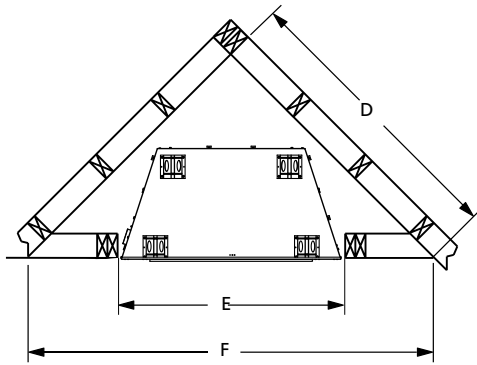

CORNER FRAMING SPECIFICATIONS

	VRE6036	VRE6042	VRE6050
D	61"	65"	71"
E	45-3/8"	51-3/8"	59-3/8"
F	86-1/2"	92"	100"

On the Cover: VRE6042 shown with Warm Red Full Herringbone brick

IMPORTANT NOTES:

As with any fireplace, this appliance is extremely hot during operation. Read and understand all operating instructions before using this appliance. For further information, consult your dealer.

Local conditions, such as elevation and choice of fuel will affect overall appearance of the fire and heating performance. Performance can also vary with home design and insulation, ceiling height, accessories chosen and appliance location.

Diagrams, illustrations and photographs are not to scale — consult installation instructions. Product designs, materials, dimensions, specifications, colors and prices are subject to change or discontinuance without notice.