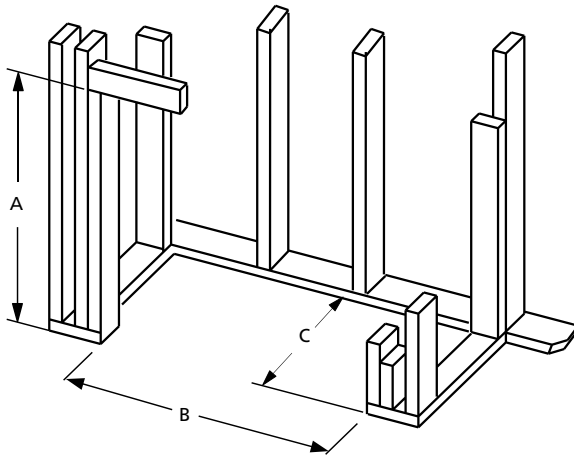

## FLAT WALL FRAMING SPECIFICATIONS

	VRE6036	VRE6042	VRE6050
A	54-5/8"	54-5/8"	54-5/8"
B	45-3/8"	51-3/8"	59-1/4"
C	28-1/4"	30-1/8"	30-1/8"