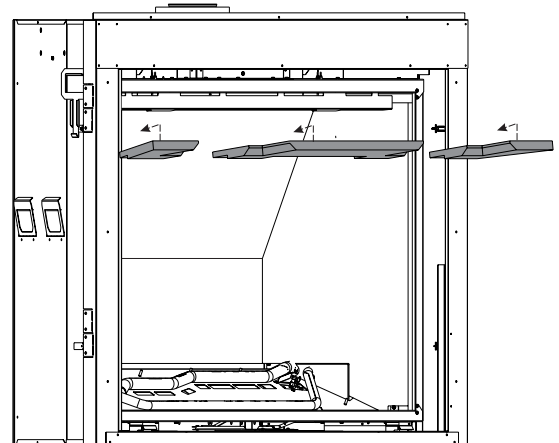

Figure 4

4. Place LINER SIDE - LEFT against left firebox wall and LINER REAR - BOTTOM and push back to hold into place.
5. Secure the LINER BRACKET with (4) screws, then place LINER TOP PIECES so they rest on the LINER REAR - TOP. (See Figure 5.)

NOTICE: Ensure (painted side) faces down, (black side) should face up.

Figure 5

CERAMIC FIBER LINER KIT EXPLODED VIEW AND PARTS LIST

INDEX NUMBER	PART NUMBERS	DESCRIPTION	QUANTITY SUPPLIED
	DVP50PWS		
1	39962	LINER FRONT - LEFT	1
2	39963	LINER FRONT - RIGHT	1
3	39964	LINER SIDE - LEFT	1
4	39965	LINER SIDE - RIGHT	1
5	39966	LINER REAR - BOTTOM	1
6	39967	LINER REAR - TOP	1
7	39968	LINER TOP - CENTER	1
8	39969	LINER TOP - LEFT	1
9	39970	LINER TOP - RIGHT	1
10	38271	BRACKET LINER	1