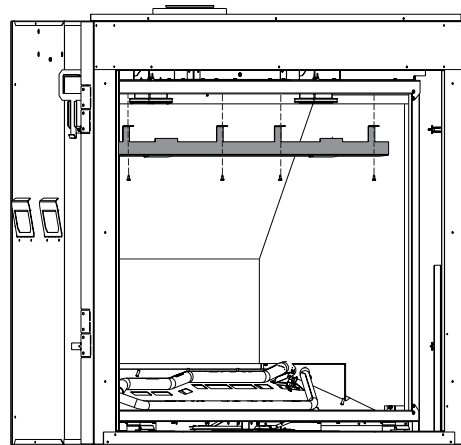

NOTICE: Ensure (painted side) faces down, (black side) should face up.

Figure 5

CERAMIC FIBER LINER KIT EXPLODED VIEW AND PARTS LIST

INDEX NUMBER	PART NUMBERS	DESCRIPTION	QUANTITY SUPPLIED
	DVP50PWS		
1	39962	LINER FRONT - LEFT	1
2	39963	LINER FRONT - RIGHT	1
3	39964	LINER SIDE - LEFT	1
4	39965	LINER SIDE - RIGHT	1
5	39966	LINER REAR - BOTTOM	1
6	39967	LINER REAR - TOP	1
7	39968	LINER TOP - CENTER	1
8	39969	LINER TOP - LEFT	1
9	39970	LINER TOP - RIGHT	1
10	38271	BRACKET LINER	1