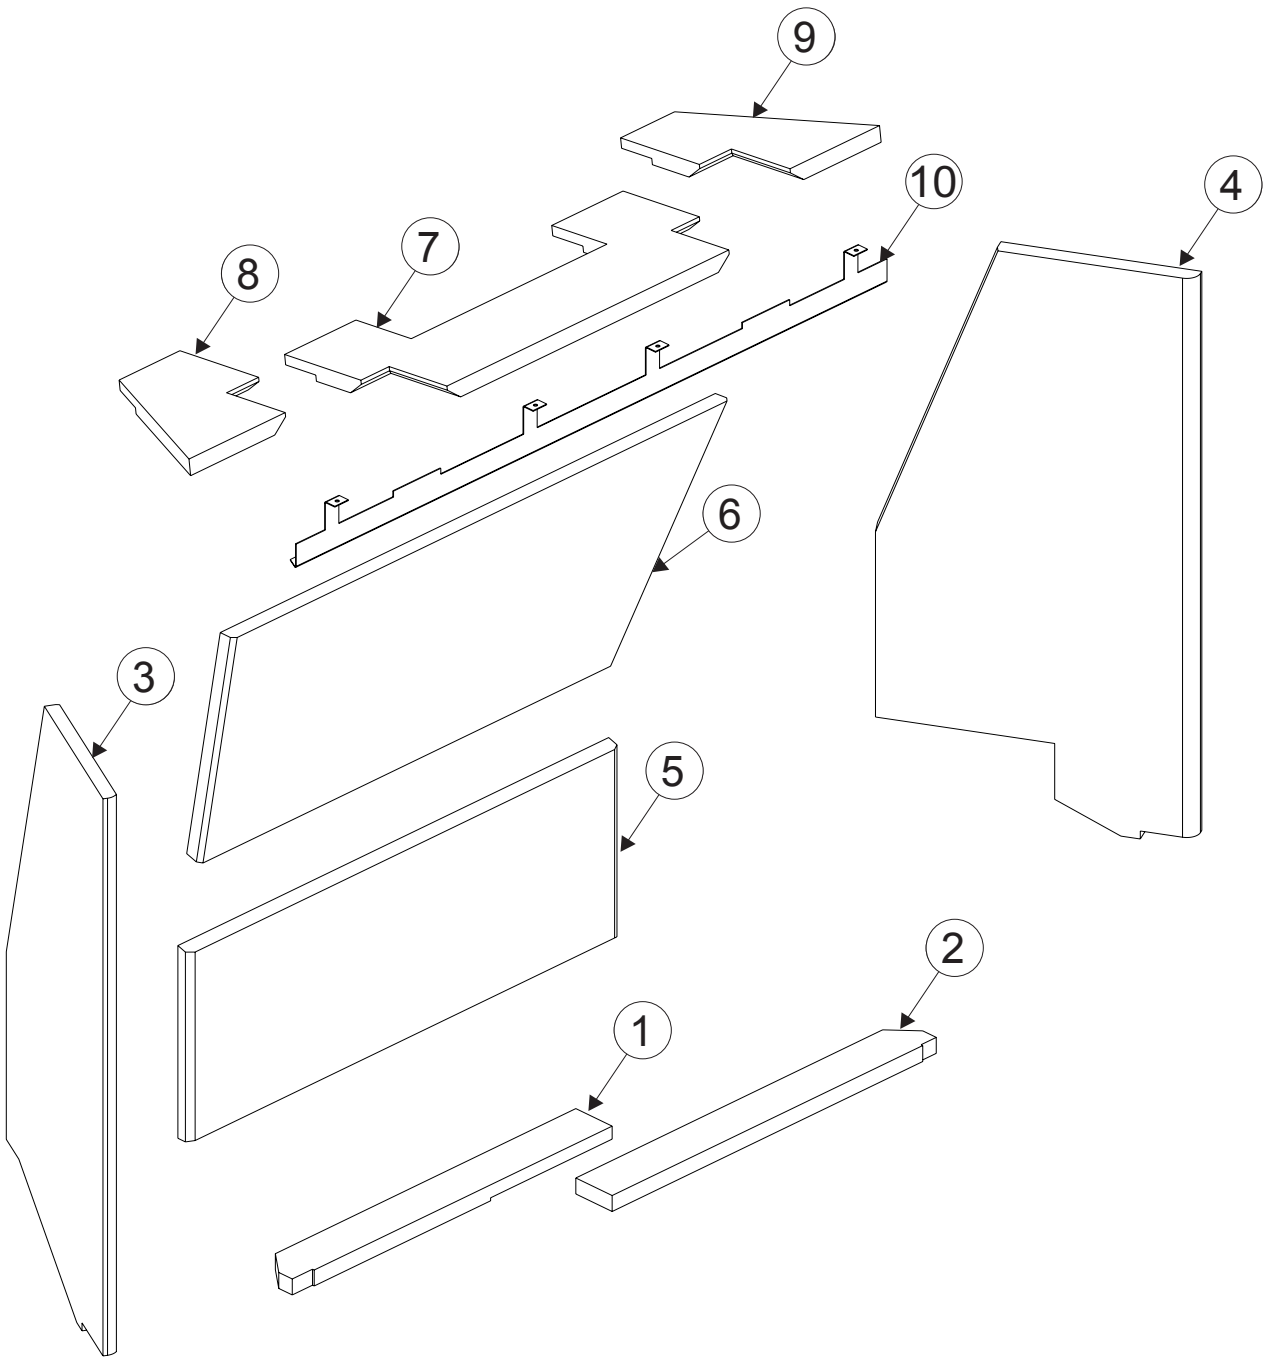

NOTICE: Thicker rocks are installed towards the top.

Figure 2

2. Place LINER SIDE - RIGHT against right firebox wall and LINER REAR - BOTTOM and push back to hold into place. (See Figure 3.)

Figure 3

3. Place the LINER REAR - TOP on top of LINER REAR - BOTTOM and rest against right side of FIREBOX and LINER SIDE - RIGHT. (See Figure 4.)

Figure 4

4. Place LINER SIDE - LEFT against left firebox wall and LINER REAR - BOTTOM and push back to hold into place.
5. Secure the LINER BRACKET with (4) screws, then place LINER TOP PIECES so they rest on the LINER REAR - TOP. (See Figure 5.)

NOTICE: Ensure (painted side) faces down, (black side) should face up.

Figure 5

CERAMIC FIBER LINER KIT EXPLODED VIEW AND PARTS LIST

INDEX NUMBER	PART NUMBERS	DESCRIPTION	QUANTITY SUPPLIED
	DVP50PWS		
1	39962	LINER FRONT - LEFT	1
2	39963	LINER FRONT - RIGHT	1
3	39964	LINER SIDE - LEFT	1
4	39965	LINER SIDE - RIGHT	1
5	39966	LINER REAR - BOTTOM	1
6	39967	LINER REAR - TOP	1
7	39968	LINER TOP - CENTER	1
8	39969	LINER TOP - LEFT	1
9	39970	LINER TOP - RIGHT	1
10	38271	BRACKET LINER	1