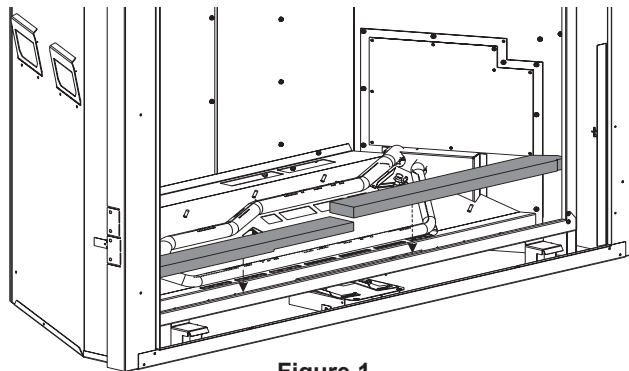

INSTALLATION INSTRUCTIONS

DVCT50 LINER KIT

CERAMIC FIBER LINERS	
Model 50	Description
DVP50PWS	Old World Stone

LEAVE INSTRUCTIONS WITH THE HOMEOWNER.

CARTON CONTENTS	
Description	Quantity Supplied
LINER FRONT - LEFT	1
LINER FRONT - RIGHT	1
LINER SIDE - LEFT	1
LINER SIDE - RIGHT	1
LINER REAR - BOTTOM	1
LINER REAR - TOP	1
LINER TOP - CENTER	1
LINER TOP - LEFT	1
LINER TOP - RIGHT	1
BRACKET LINER	1
#10 X 1/2 SCREW	4

Tools needed: Phillips screw driver

Installation of Front Liners

1. Remove barrier screen and glass door.
(See the owner's manual for instructions)
2. Place the RIGHT and LEFT FRONT LINER as **(Shown In Figure 1)**.