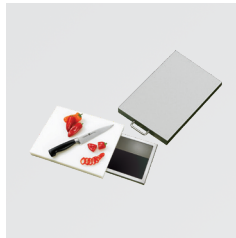

CUTTING BOARD & TRASH CHUTE

14" TRASH CHUTE & CUTTING BOARD WITH LID
SSTC-14