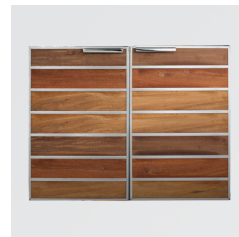

MADERA COMBOS

30" MADERA DRY STORAGE 2-DRAWER & ACCESS DOOR COMBO
SSMDP-30AC