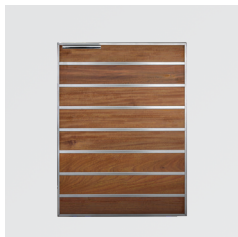

20" MADERA VERTICAL ACCESS DOOR
SSMDV-20