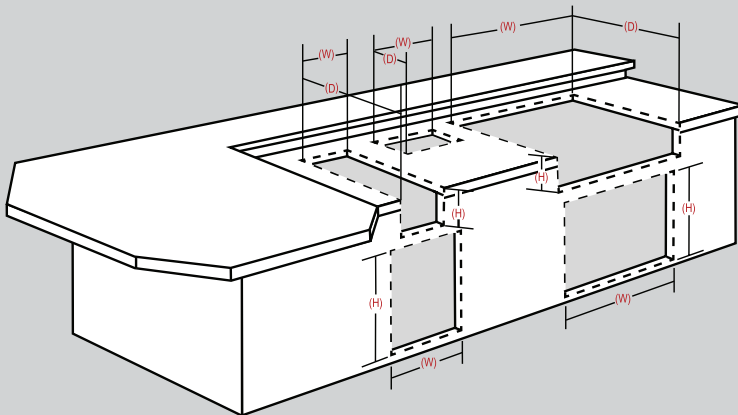

SUMMERSET GRILL SERIES

- Lifetime Warranty on construction and manufacturer defects
- Lifetime Warranty on frame and housing
- Lifetime Warranty on cooking grates, burners and valves
- 1 year Warranty on all other parts, components, and electrical

COMPONENTS

- Lifetime Warranty on construction, workmanship and materials for all stainless steel components, including doors, drawers, ice chests, beverage centers, sinks and grill liners
- 1 year on all other parts and electrical
- Limited (5 year) Warranty on carts
- Limited (1 year) Warranty on grill covers

REFRIGERATION

- 2 year warranty on all construction and compressor (SSRFR-21S, SSRFR-21D, SSRFR-24S, SSRFR-15S, SSRFR-15G, SSRFR-15W, SSRFR-15WD, SSRFR-24W, SSRFR-24WD)
- 3 year warranty on all construction and compressor (SSRFR-24D, SSRFR-24DR2, SSRFR-24DK1, SSRFR-24DK2, SSRFR-24DWC)
- 1 year warranty on all electrical components

MADERA PRODUCTS

- Lifetime warranty on construction, workmanship and materials for all stainless steel components

CUTOUTS

For cutouts, dimensions or more information on your Summerset product, visit Summersetgrills.com/cutouts or scan this QR Code with your smartphone's camera app.