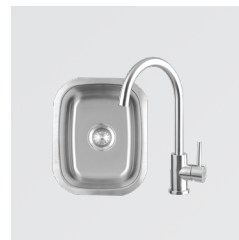

## ICE CHESTS

17" 1.7C DROP-IN COOLER (20LB ICE CAPACITY)  
SSIC-17

28" 2.7C DROP-IN COOLER (40LB ICE CAPACITY)  
SSIC-28

15" DROP-IN SINK & HOT/COLD FAUCET  
SSNK-15D

19" UNDERMOUNT SINK & 360° HOT/COLD FAUCET  
SSNK-19U

30" LIGHTED BEVERAGE & PREP STATION  
SSBC-30L