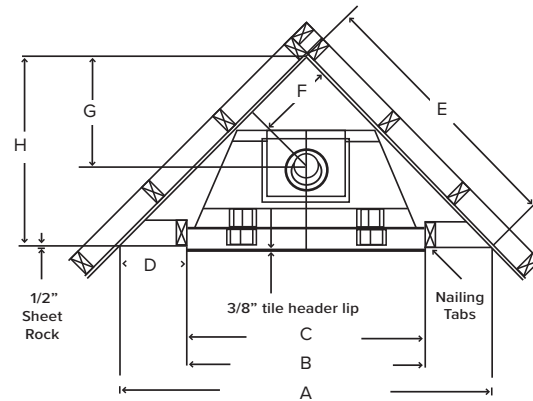

TOP FLUE MODEL	Height		Front Width		Depth	
	Actual	Framing	Actual	Framing	Actual	Framing
LOUVERS						
HBZDV36	34 13/16"	35"	36"	36 3/8"	16 7/16"	17"
HBZDV42	37"	37 3/8"	41 7/8"	42 3/8"	16 7/16"	17"
HBZDV47	43 1/16"	43 1/8"	47 1/16"	47 3/8"	19 7/16"	19 1/2"
CLEAN VIEW CIRCULATING KIT						
HBZDV36	34 1/16"	41"	38 1/16"	38 7/16"	18 7/8"	19 1/2"
HBZDV42	36 13/16"	43"	42 1/16"	42 7/16"	18 15/16"	19 1/2"
HBZDV47	49"	49 1/8"	48 1/16"	48 3/8"	21 15/16"	22"