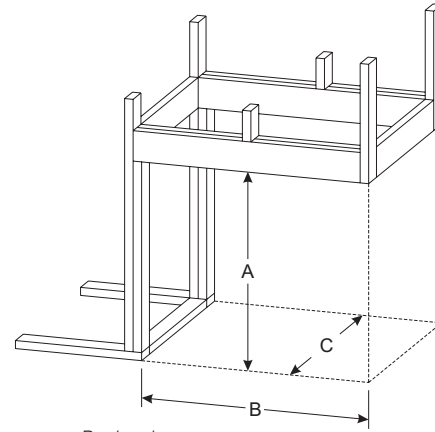

See owners manual for complete dimensions.

Deluxe, Premium, and Luxury

Minimum Framing Dimensions for Multisided Models (in inches)

Model	A	B	C
DVP36PP	41-1/2	39	23
DVP36SP	41-1/2	40	23

See owners manual for complete dimensions.