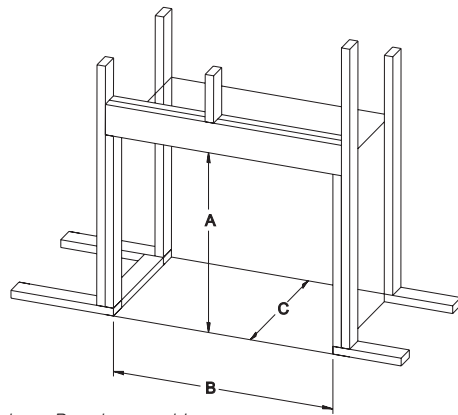

Minimum Framing Dimensions for Deluxe, Premium, & Luxury Models (in inches)

Model	A	B	C
DVD32FP	35-3/4	34-3/8	16-3/8
DVD36FP	35-3/4	37-3/8	16-3/8
DVD42FP	37-3/4	43-3/8	16-3/8
DVD48FP	37-3/4	49-3/8	16-3/8
DVP36FP	37-3/4	39-3/8	19-7/8
DVP42FP	37-3/4	43-3/8	19-7/8
DVP48FP	37-3/4	49-3/8	19-7/8
DVX36FP	40-7/8	39-3/8	19-7/8
DVX42FP	40-7/8	43-3/8	19-7/8

See owners manual for complete dimensions.

Deluxe, Premium, and Luxury