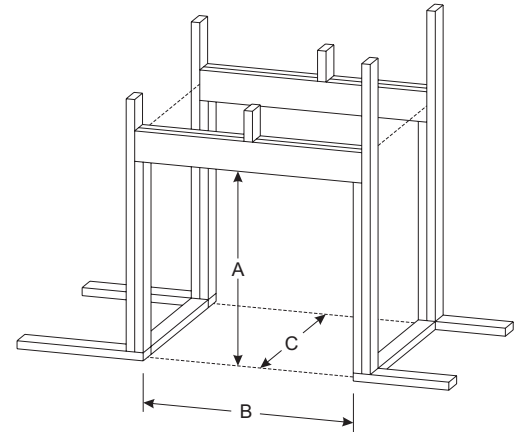

See-Through

Warranty for All Models

10-year limited warranty on combustion chamber; limited lifetime on glass.
All other parts carry a 3-year limited warranty.
All Remote Controls carry a 1-year limited warranty.

All direct-vent fireplaces manufactured after January 1, 2015, must be installed with a barrier screen to prevent accidental contact with hot glass. Depending on the fireplace model, the barrier screens are available separately or incorporated into decorative fronts. See owner's manual for details.

Refer to your Owner's Manual for complete installation and safety information.

Gas Inlet for All Models

Type of Gas	Natural or LP
Iron Pipe Size (N.P.T.)	1/2 inch

Empire is committed to continuous product improvement; specifications are subject to change without notice. Dimensions in this brochure are approximate; read and follow the framing dimensions in the owners manual supplied with your Empire product. Flame size, shape, and color will vary from photos.

Member of the following industry associations:

This appliance is design-certified to the ANSI standard by:

SINCE 1932

Empire Comfort Systems Inc.
918 Freeburg Ave.
Belleville, IL 62220-2623
info@empirecomfort.com

WMH-00641 3/01/21

The Empire Comfort Systems and White Mountain Hearth names and logos are registered U.S. trademarks.