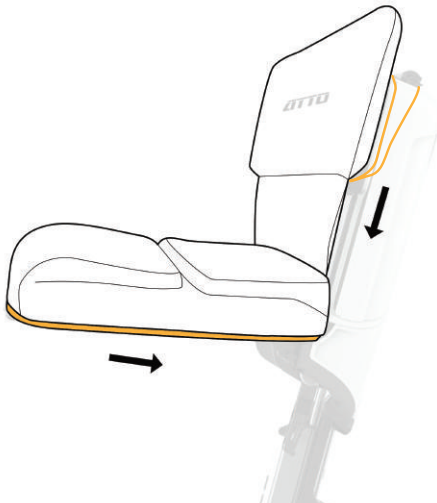

TECHNICAL

Cane / Crutches
Holders

Mobile Phone
Holder

Rear Light Lifting
Handle

ATTO Left Hand
Throttle Kit

Standard Flight
Battery

Long Distance Battery
Not Flight Approved

Sun & Rain
Foldable Canopy

Rear View Mirror

Cable Kit

SCAN TO LEARN
HOW TO COMBINE
OUR ACCESSORIES

**SEAT CUSHION
LEATHER**
REV UP YOUR COMFORT LEVEL!

How to Use

SEAT CUSHION LEATHER

01

Slip the cushion over the seat and backrest

NOTE!

Take off before folding ATTO

02

Fold for compact storing

03

Attach to ATTO Carryall & Cushion dedicated upper zip