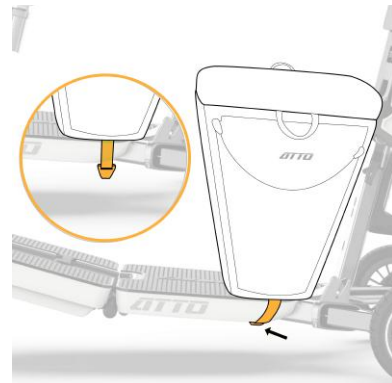

TECHNICAL

Cane / Crutches
Holders

Mobile Phone
Holder

Rear Light Lifting
Handle

ATTO Left Hand
Throttle Kit

Standard Flight
Battery

Long Distance Battery
Not Flight Approved

Sun & Rain
Foldable Canopy

Rear View Mirror

Cable Kit

SCAN TO LEARN
HOW TO COMBINE
OUR ACCESSORIES

CARRYALL & CUSHION LEATHER

DON'T THINK TWICE,
JUST BRING IT ALONG!

How to Use CARRYALL & CUSHION LEATHER

01

Slip the cushion over the seat (use handles to pull if needed)

02

Simply pull hook on elastic strap to fold under and connect to ATTO chassis

NOTE!

Take off before folding ATTO

03

One-hand "pull to open" secure funnel access, so nothing falls out.
Quick "no zip" flap, to ensure everything stays inside when closing.