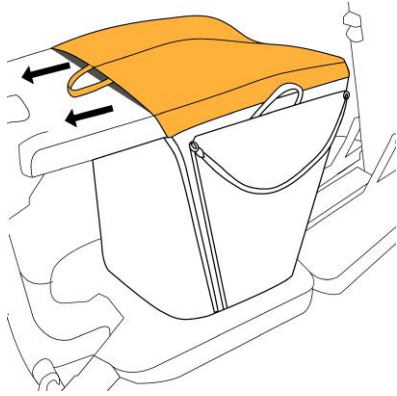

Rear View Mirror

Cable Kit

SCAN TO LEARN
HOW TO COMBINE
OUR ACCESSORIES

CARRYALL & CUSHION LEATHER

DON'T THINK TWICE,
JUST BRING IT ALONG!

How to Use CARRYALL & CUSHION LEATHER

01

Slip the cushion over the seat (use handles to pull if needed)

02

Simply pull hook on elastic strap to fold under and connect to ATTO chassis

NOTE!

Take off before folding ATTO

03

One-hand "pull to open" secure funnel access, so nothing falls out.
Quick "no zip" flap, to ensure everything stays inside when closing.