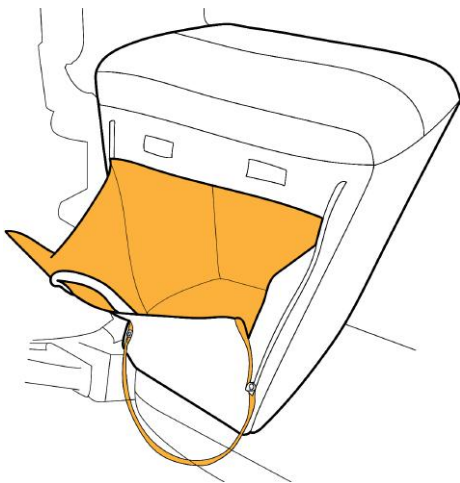

Rear View Mirror

Cable Kit

SCAN TO LEARN
HOW TO COMBINE
OUR ACCESSORIES

CARRYALL & CUSHION LEATHER

DON'T THINK TWICE,
JUST BRING IT ALONG!

How to Use CARRYALL & CUSHION LEATHER

01

Slip the cushion over the seat (use handles to pull if needed)

02

Simply pull hook on elastic strap to fold under and connect to ATTO chassis

NOTE!

Take off before folding ATTO

03

One-hand "pull to open" secure funnel access, so nothing falls out.
Quick "no zip" flap, to ensure everything stays inside when closing.