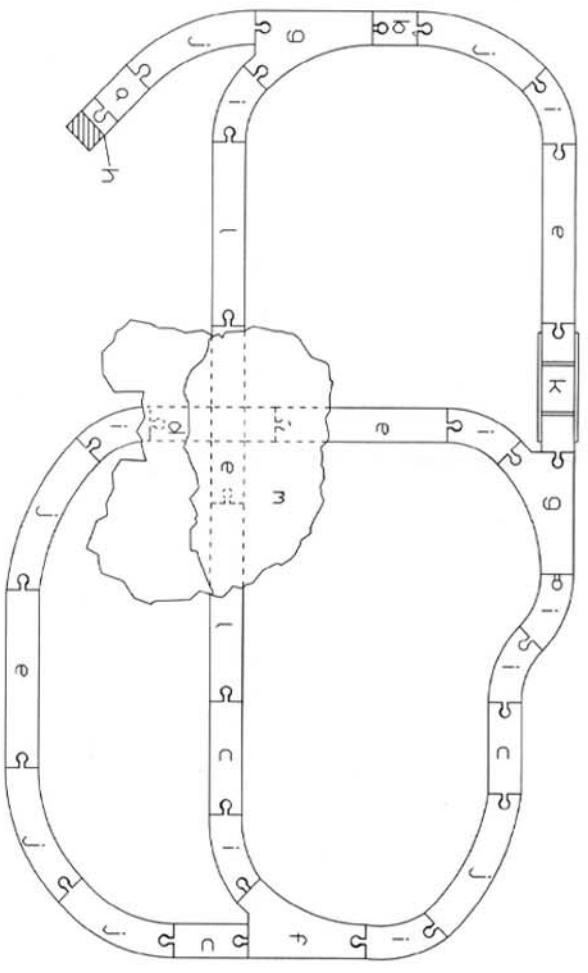

37237 Track Layout Guide

- a  2.125" Straight Track X1PC
- b  2.125" Straight Track X1PC
- c  4.25" Straight Track X3PCS
- d  6" Straight Track X1PC
- e  8.25" Straight Track X4PCS
- f  Curved Switch Track(Male) X1PC
- g  Curved Switch Track(Female) X2PCS

- h  Buffer Stop (Female) X1PC
- i  Short Curved Track X8PCS
- j  Curved Track X6PCS
- k  Red Bridge X1PC
- l  Ascending Track X2PCS
- m  Mountain

Maxim Enterprise, Inc. Toll Free Number: 1-888-26MAXIM