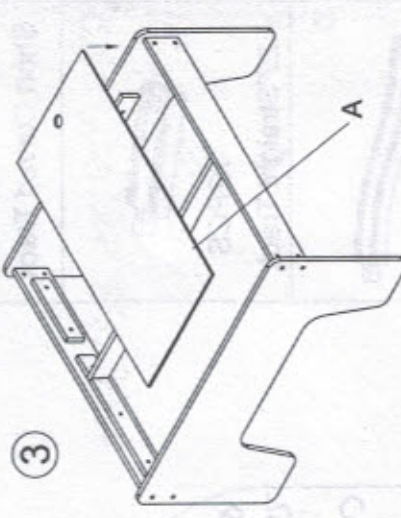

 <p>E x1PC Crossing Barrier</p>	 <p>F x1PC Short Curved Switch Track (Male)</p>	 <p>G x1PC Short Curved Switch Track (Female)</p>	 <p>H x2PCS Red Bridge</p>
---------------------------------------------------------------------------------------------------------------------------------	-------------------------------------------------------------------------------------------------------------------------------------------------	---------------------------------------------------------------------------------------------------------------------------------------------------	-----------------------------------------------------------------------------------------------------------------------------

WARNING:
CHOKING HAZARD - Small parts.
Not for children under 3 years.

WARNING
MADE IN CHINA

Table Assembly Instructions

item# 38080

A	 table top X2
B	 End panel X2
C	 Side panel X2
D	 Cross support X1
E	 Bolt X8
F	 Barrel for bolt X8

WARNING:
 The toy is to be assembled by an adult.
 Hardware contains sharp edge in unassembled state, so please keep out of reach of children.
CHOKING HAZARD - Small parts.
 Not for children under 3 years.