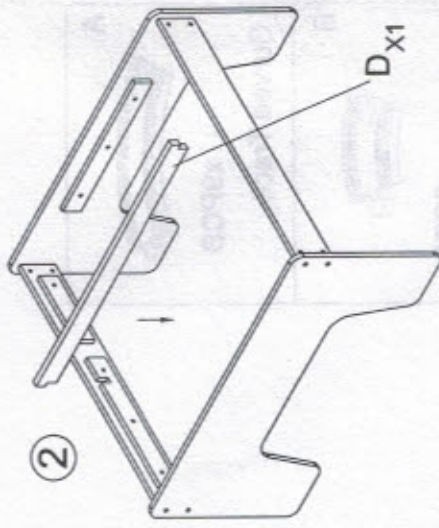

 <p>E x1PC Crossing Barrier</p>	 <p>F x1PC Short Curved Switch Track (Male)</p>	 <p>G x1PC Short Curved Switch Track (Female)</p>	 <p>H x2PCS Red Bridge</p>
---------------------------------------------------------------------------------------------------------------------------------	-------------------------------------------------------------------------------------------------------------------------------------------------	---------------------------------------------------------------------------------------------------------------------------------------------------	-----------------------------------------------------------------------------------------------------------------------------

WARNING:
CHOKING HAZARD - Small parts.
Not for children under 3 years.

WARNING
MADE IN CHINA

Table Assembly Instructions

item# 38080

A	 table top X2
B	 End panel X2
C	 Side panel X2
D	 Cross support X1
E	 Bolt X8
F	 Barrel for bolt X8

WARNING:
 The toy is to be assembled by an adult.
 Hardware contains sharp edge in unassembled state, so please keep out of reach of children.
CHOKING HAZARD - Small parts.
 Not for children under 3 years.