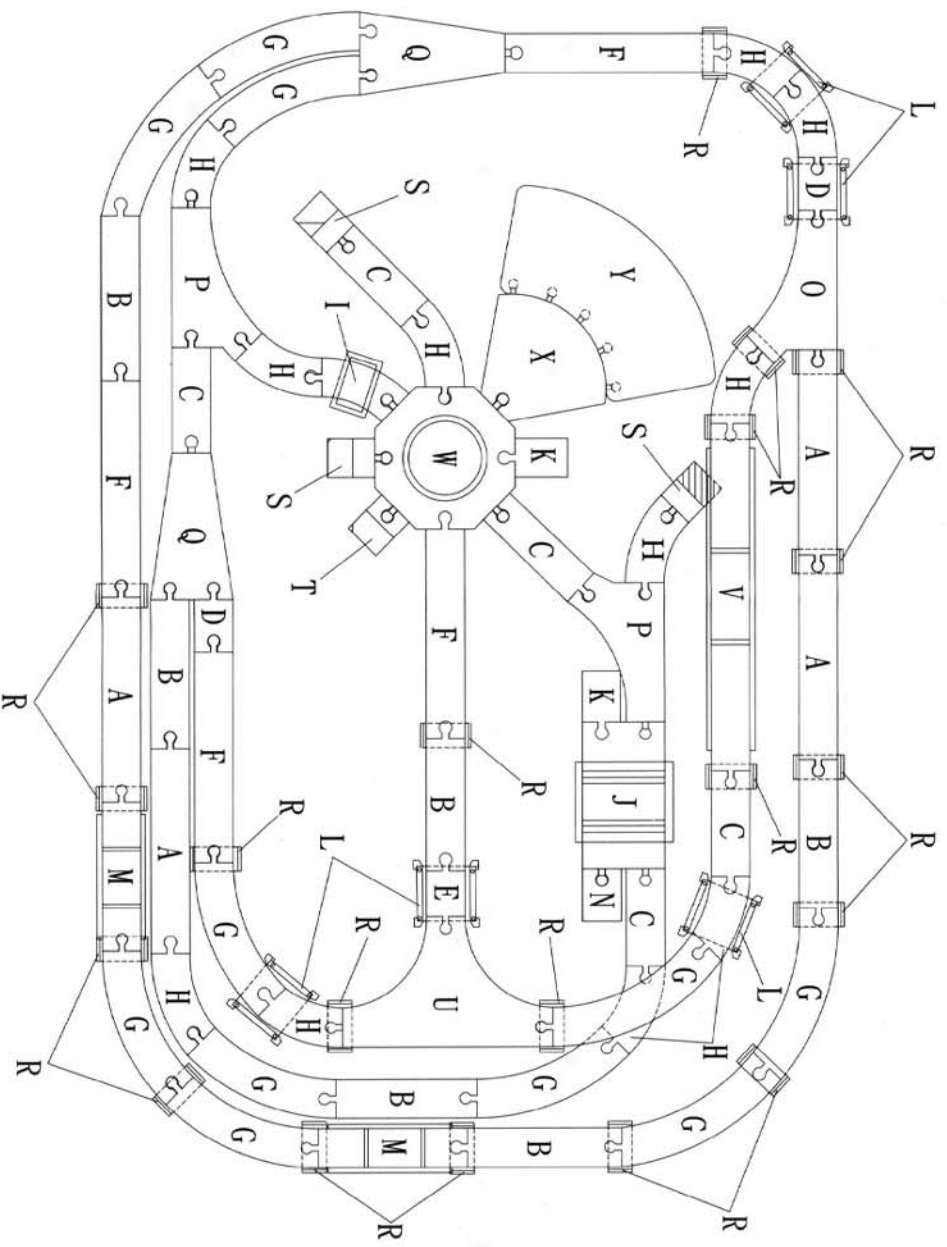

37153 Track Layout Guide

- A 8.25" Straight Track X 4pcs
- B 6" Straight Track X 6pcs
- C 4.25" Straight Track X 5pcs
- D 2.125" Straight Track X 2pcs
- E 2.125" Straight Track X 1pc
- F Ascending Track X 4pcs
- G Curved Track X 11pcs
- H Short Curved Track X 11pcs
- I Silo Track X 1pc
- J Container Terminal X 1pc
- K Ramp Track (Male) X 2pcs
- L Multi-Level X 5pcs
- M Red Bridge X 2pcs

- N Ramp Track (Female) X 1pc
- O Curved Switch Track (Male) X 1pc
- P Curved Switch Track (Female) X 2pcs
- Q Switch Track(Female) X 2pcs
- R Support Block X 20pcs
- S Buffer Stop (Male) X 3pcs
- T Buffer Stop (Female) X 1pc
- U T-Switch Track X 1pc
- V Suspension Bridge X 1pc
- W Turntable X 1pc
- X 5 Way Track X 1pc
- Y Round House X 1pc