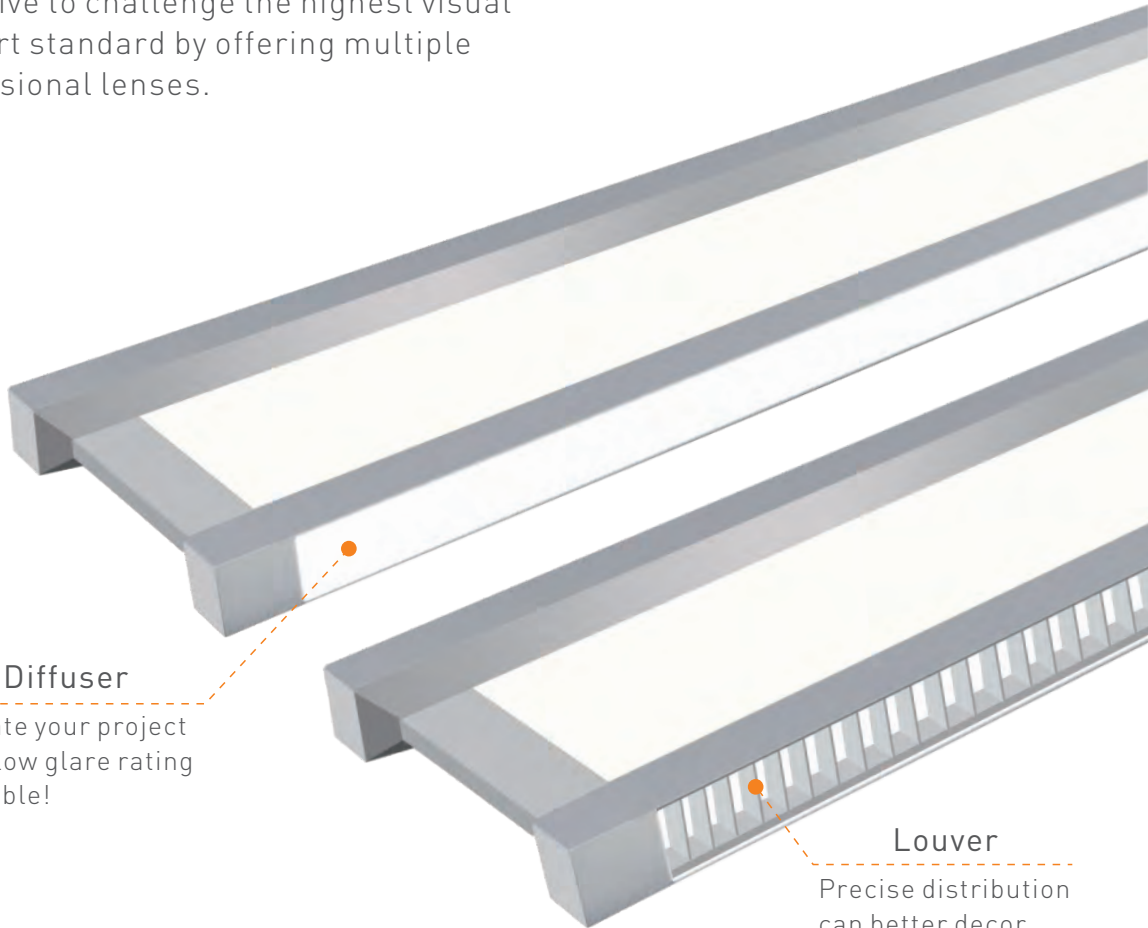

META

VERTICAL

Ultra-thin semi-transparent vertical optics, enveloped
in a signature sloping silhouette

Transparent A Touch of Aesthetic

Distinctive

It is integrated with ultra-thin semi-transparent vertical optics, enveloped in a signature sloping silhouette where the frame meets the optics, precisely controlled optimal direct indirect distributions at a split of light between the direct surfaces below and the ambient area horizontal the fixture.

7.48"

1.30"

Visual Comfort

We strive to challenge the highest visual comfort standard by offering multiple professional lenses.

Diffuser

Elevate your project with low glare rating possible!

Louver

Precise distribution can better decor your space without any concerns.

CCT Adjustable

The Magic Of CCT Adjustable

- Standard CCT adjustable only support 3 color temperatures.
- Multiple CCT adjustable option is available upon request.

Transparent Optics

Delicate Laser Dot

The ultra-thin semi-transparent optical light guide plate highly transmits the flux of LEDs and evenly delivers the lights at the horizontal sides.

Advanced Optics

The unique design makes it semi-transparent luminaire when off, excellent uniformity and efficiency when on.

Powerful

When suspended, the Meta Vertical series can provide smooth direct or indirect distribution, allowing for wider spacing between fixtures and better ceiling light uniformity.