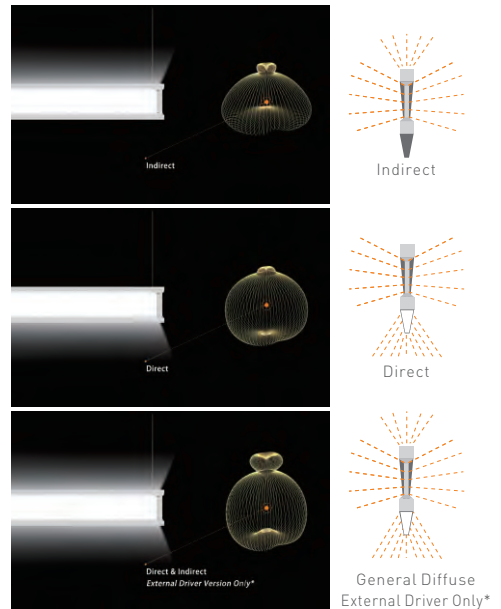

META

VERTICAL

Ultra-thin semi-transparent vertical optics, enveloped
in a signature sloping silhouette

Transparent A Touch of Aesthetic

Distinctive

It is integrated with ultra-thin semi-transparent vertical optics, enveloped in a signature sloping silhouette where the frame meets the optics, precisely controlled optimal direct indirect distributions at a split of light between the direct surfaces below and the ambient area horizontal the fixture.

7.48"

1.30"

Visual Comfort

We strive to challenge the highest visual comfort standard by offering multiple professional lenses.

Diffuser

Elevate your project with low glare rating possible!

Louver

Precise distribution can better decor your space without any concerns.

CCT Adjustable

The Magic Of CCT Adjustable

- Standard CCT adjustable only support 3 color temperatures.
- Multiple CCT adjustable option is available upon request.

Transparent Optics

Delicate Laser Dot

The ultra-thin semi-transparent optical light guide plate highly transmits the flux of LEDs and evenly delivers the lights at the horizontal sides.

Advanced Optics

The unique design makes it semi-transparent luminaire when off, excellent uniformity and efficiency when on.

Powerful

When suspended, the Meta Vertical series can provide smooth direct or indirect distribution, allowing for wider spacing between fixtures and better ceiling light uniformity.