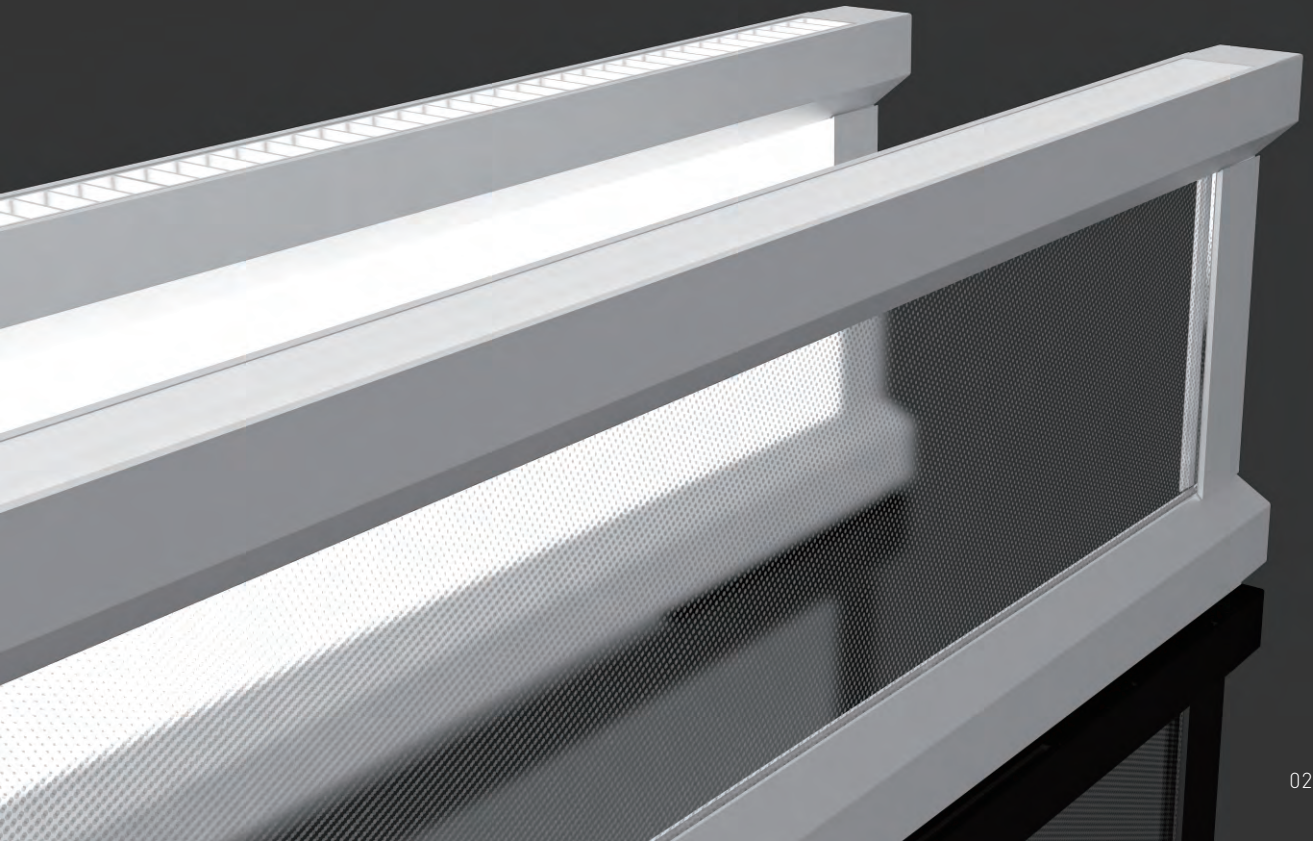

META

VERTICAL

Ultra-thin semi-transparent vertical optics, enveloped
in a signature sloping silhouette

Transparent A Touch of Aesthetic

Distinctive

It is integrated with ultra-thin semi-transparent vertical optics, enveloped in a signature sloping silhouette where the frame meets the optics, precisely controlled optimal direct indirect distributions at a split of light between the direct surfaces below and the ambient area horizontal the fixture.

7.48"

1.30"

Visual Comfort

We strive to challenge the highest visual comfort standard by offering multiple professional lenses.

Diffuser

Elevate your project with low glare rating possible!

Louver

Precise distribution can better decor your space without any concerns.

CCT Adjustable

The Magic Of CCT Adjustable

- Standard CCT adjustable only support 3 color temperatures.
- Multiple CCT adjustable option is available upon request.

Transparent Optics

Delicate Laser Dot

The ultra-thin semi-transparent optical light guide plate highly transmits the flux of LEDs and evenly delivers the lights at the horizontal sides.

Advanced Optics

The unique design makes it semi-transparent luminaire when off, excellent uniformity and efficiency when on.

Powerful

When suspended, the Meta Vertical series can provide smooth direct or indirect distribution, allowing for wider spacing between fixtures and better ceiling light uniformity.