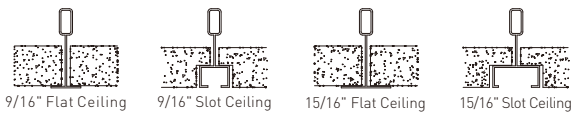

Application Flexibility T-grid Or Dry Ceiling Compatible

Canopy Style

Dry Ceiling

Dry Ceiling / Off Grid
"Various Hard Ceilings"
(Mount to J-box)

Internal Driver Version

External Driver Version

Dry ceiling only
Standard External driver option
Easy access to driver from below

Dry ceiling only
Standard External driver with
emergency option

Drop Ceiling / T-Grid Ceiling

Drop Ceiling / On Grid

Suspending the luminaire in the T-grid. Compatible for various T-grid, including 9/16" Flat, 9/16" Slot, 15/16" Flat.