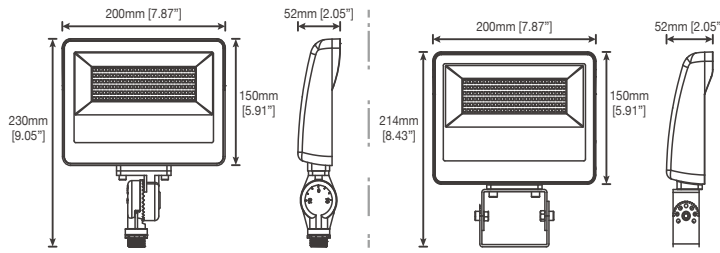

PACKAGING INFORMATION:

1L-FL3556W27-345K-D-K-P
Inner Box:263MMX204MMX66MM
 (10.35" X8.03" X2.60")
Outer Box:415MMX207MMX269MM(6Pcs/CTN)
 (16.34" X8.15" X10.59")
1L-FL101520W27-345K-D-S-P
 507MMX414MMX138MM(1Pcs/CTN)
 (19.96" X16.30" X5.43")
1L-FL243545W27-345K-D-S-P
 710MMX615MMX159MM(1Pcs/CTN)
 (27.96" X24.21" X6.26")

SPECIFICATION									
TYPE	1L-FL3556W27-345K-D-K-P			1L-FL101520W27-345K-D-S-P			1L-FL243545W27-345K-D-S-P		
WATTAGE	35W	50W	60W	100W	150W	200W	240W	350W	450W
LUMEN	5320 lm	7400 lm	8760 lm	15600 lm	22950 lm	30000 lm	37440 lm	53200 lm	67050 lm
CCT	3000K/4000K/5000K								
EFFICIENCY	> 140 lm/W								
CRI	> 80								
INPUT VOLTAGE	AC120-277V								
LIGHTING ANGLE	118°								
FACTORY SETTINGS	60W & 4000K Light-Sensitive Opening			200W & 4000K Light-Sensitive Opening			450W & 4000K Light-Sensitive Opening		
LED TYPE	SMD2835								
PF	> 0.98								
DRIVER EFFICIENCY	> 90%								
PROTECTION LEVEL	Wet location								
LIFE TIME	> 50000 hours								
CABLE	Score,18AWG (0.22 m)			Score,18AWG (0.1 m)					
WARRANTY	5 year limited								

Wattages: 35W-50W-60W-100W-150W-200W-240W-350W-450W

DIMENSION:

35-60W:

100-200W:

240-450W:

SPECIFICATIONS:

Shell materials: Aluminum & Glass.
Finish: Dark Bronze(Standard)
Net weight :

35-60W:2.95(lbs)
100-200W:12.15(lbs)
240-450W:25.29(lbs)

Product Size:

35-60W:200mmX150mmX52mm
7.87”X5.91”X2.05”

100-200W:341mmX253mmX87mm
13.41”X9.97”X3.42”

240-450W:541mmX456mmX114mm
21.29”X17.97”X4.48”

MOUNTING OPTIONS:

NAME	Knuckle
TYPE	1L-FLK-Bracket-35W-60W
FINISH	Bronze
USE	Available For Low Wattages (35W~60W)