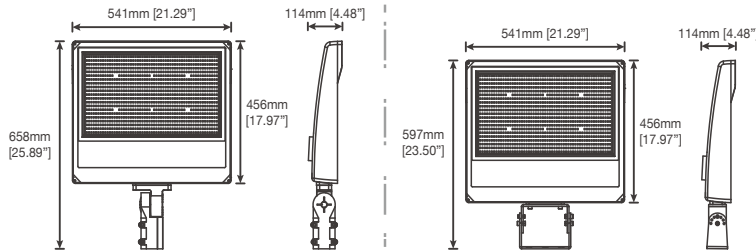

Wattages: 35W-50W-60W-100W-150W-200W-240W-350W-450W

DIMENSION:

35-60W:

100-200W:

240-450W:

SPECIFICATIONS:

Shell materials: Aluminum & Glass.
Finish: Dark Bronze(Standard)
Net weight :

35-60W:2.95(lbs)
100-200W:12.15(lbs)
240-450W:25.29(lbs)

Product Size:

35-60W:200mmX150mmX52mm
7.87”X5.91”X2.05”

100-200W:341mmX253mmX87mm
13.41”X9.97”X3.42”

240-450W:541mmX456mmX114mm
21.29”X17.97”X4.48”

MOUNTING OPTIONS:

NAME	Knuckle
TYPE	1L-FLK-Bracket-35W-60W
FINISH	Bronze
USE	Available For Low Wattages (35W~60W)