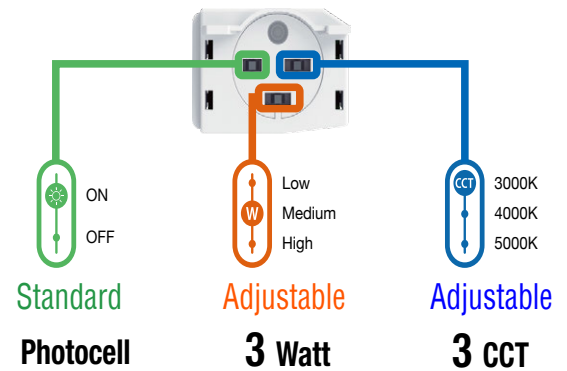

NAME	Slip Fitter
TYPE	1L-FLSF-Bracket-100W-450W
FINISH	Bronze
USE	Available For High Wattages (100W~450W)

NAME	U-Bracket
TYPE	1L-FLU-Bracket-30W-60W / 1L-FLU-Bracket-100W-450W
FINISH	Bronze
USE	Available For ALL Wattages (35W~450W)

Wattages: 35W-50W-60W-100W-150W-200W-240W-350W-450W

CONTROL MODULE:

3-Way Extreme Adjustability

The floodlights all feature 3-stage color temperature adjustment, 3-stage brightness adjustment, and the option to install additional controls over the integrated Photocell.