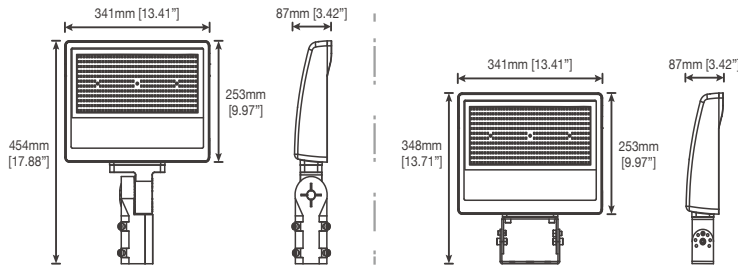

PACKAGING INFORMATION:

1L-FL3556W27-345K-D-K-P
Inner Box:263MMX204MMX66MM
 (10.35" X8.03" X2.60")
Outer Box:415MMX207MMX269MM(6Pcs/CTN)
 (16.34" X8.15" X10.59")
1L-FL101520W27-345K-D-S-P
 507MMX414MMX138MM(1Pcs/CTN)
 (19.96" X16.30" X5.43")
1L-FL243545W27-345K-D-S-P
 710MMX615MMX159MM(1Pcs/CTN)
 (27.96" X24.21" X6.26")

SPECIFICATION									
TYPE	1L-FL3556W27-345K-D-K-P			1L-FL101520W27-345K-D-S-P			1L-FL243545W27-345K-D-S-P		
WATTAGE	35W	50W	60W	100W	150W	200W	240W	350W	450W
LUMEN	5320 lm	7400 lm	8760 lm	15600 lm	22950 lm	30000 lm	37440 lm	53200 lm	67050 lm
CCT	3000K/4000K/5000K								
EFFICIENCY	> 140 lm/W								
CRI	> 80								
INPUT VOLTAGE	AC120-277V								
LIGHTING ANGLE	118°								
FACTORY SETTINGS	60W & 4000K Light-Sensitive Opening			200W & 4000K Light-Sensitive Opening			450W & 4000K Light-Sensitive Opening		
LED TYPE	SMD2835								
PF	> 0.98								
DRIVER EFFICIENCY	> 90%								
PROTECTION LEVEL	Wet location								
LIFE TIME	> 50000 hours								
CABLE	Score,18AWG (0.22 m)			Score,18AWG (0.1 m)					
WARRANTY	5 year limited								

Wattages: 35W-50W-60W-100W-150W-200W-240W-350W-450W

DIMENSION:

35-60W:

100-200W:

240-450W:

SPECIFICATIONS:

Shell materials: Aluminum & Glass.
Finish: Dark Bronze(Standard)
Net weight :

35-60W:2.95(lbs)
100-200W:12.15(lbs)
240-450W:25.29(lbs)

Product Size:

35-60W:200mmX150mmX52mm
7.87”X5.91”X2.05”

100-200W:341mmX253mmX87mm
13.41”X9.97”X3.42”

240-450W:541mmX456mmX114mm
21.29”X17.97”X4.48”

MOUNTING OPTIONS:

NAME	Knuckle
TYPE	1L-FLK-Bracket-35W-60W
FINISH	Bronze
USE	Available For Low Wattages (35W~60W)