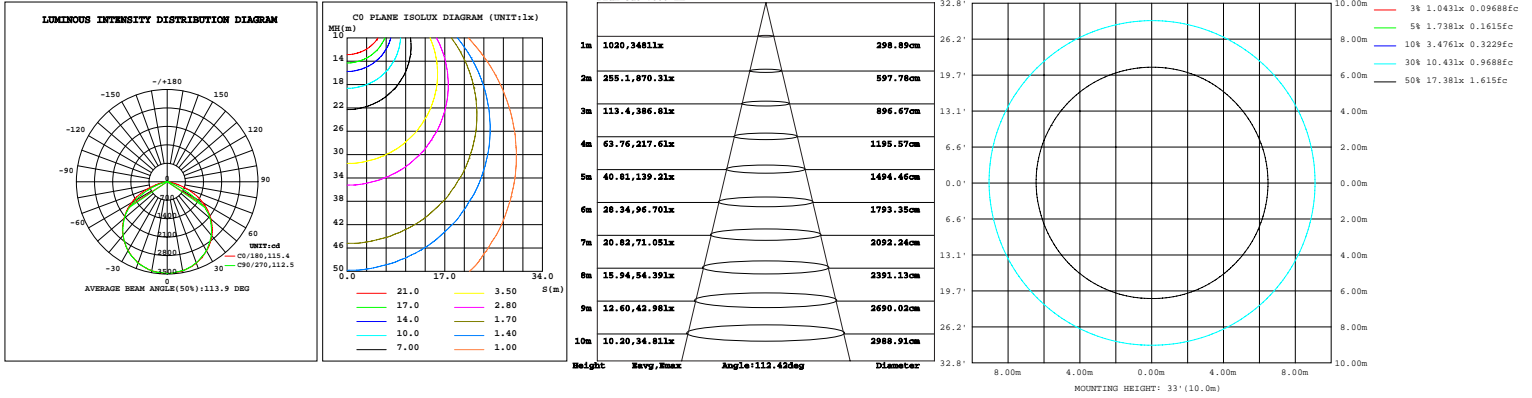

Wattages: 35W-50W-60W-100W-150W-200W-240W-350W-450W

PHOTOMETRICS:

For complete IES files, please visit our website.

1L-FL3556W27-345K-D-K-P (60W,4000K)